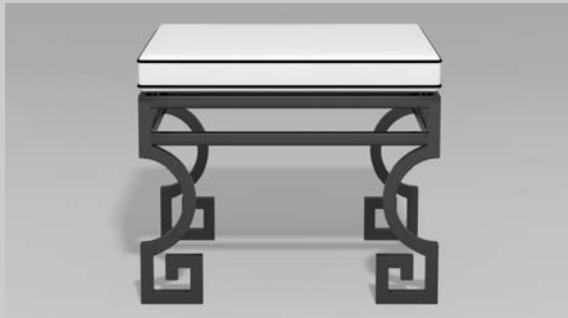

Our Greek Key collection is inspired by the Klismos furniture style of ancient Greece and incorporates the timeless design element known as the Greek Key or Meander. While the earliest Greek furniture was influenced by Egyptian designs, by the 5th century B.C. Greek furniture makers had developed their own style which is embodied in the classic Klismos chair. As a result, their furniture became less square and rigid and more curved and elegant. Furthermore, its smooth and flowing shape inspired cultures of the Middle Ages and the early 19th Century to revive the concept.

Other Products In this Collection

Please note that glass tops and cushions are for display only and are not included with our products. Stone tops and shelving are available on selected products. Please call us for current pricing on stone tops and shelving.

Fine, handcrafted furniture and ornamental pieces for the home, garden, patio, and pool.