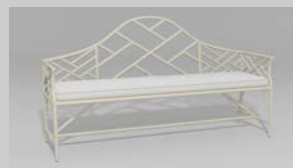

Description: Chinese Chippendale Curved Sectional Set (includes 3 sections).
Item Number: 6330 **Collection:** Chippendale
Materials: Iron, galvanized iron, or aluminum. Please contact us for assistance with material selection.
Weight: 240.00 lbs
Overall Dimensions: 104.00" x 90.00" x 44.00" H **Seat Height:** 17.00" **Seat Dimensions:** 72.00"W x 18.00"D
This product can be customized to your exact specifications

This product is available in your choice of our 15 standard finishes.

We also offer over 3,000 optional finishes for an additional charge.

Our Chippendale collection is inspired by Thomas Chippendale's 18th century furniture designs. Chippendale applied the Chinoiserie style of that era to his classic English look. Chinese Chippendale designs were embellished with architectural details from Chinese temples and palaces. Chippendale's seamless blending of English, Rococo and Chinese design elements set a new standard in European furniture design and created a classic style that has remained popular for more than two centuries. All of our Chippendale pieces are not only functional but provide elegant design focal points as well.

Other Products In this Collection

Item # 6340

Please note that glass tops and cushions are for display only and are not included with our products. Stone tops and shelving are available on selected products. Please call us for current pricing on stone tops and shelving.

Fine, handcrafted furniture and ornamental pieces for the home, garden, patio, and pool.