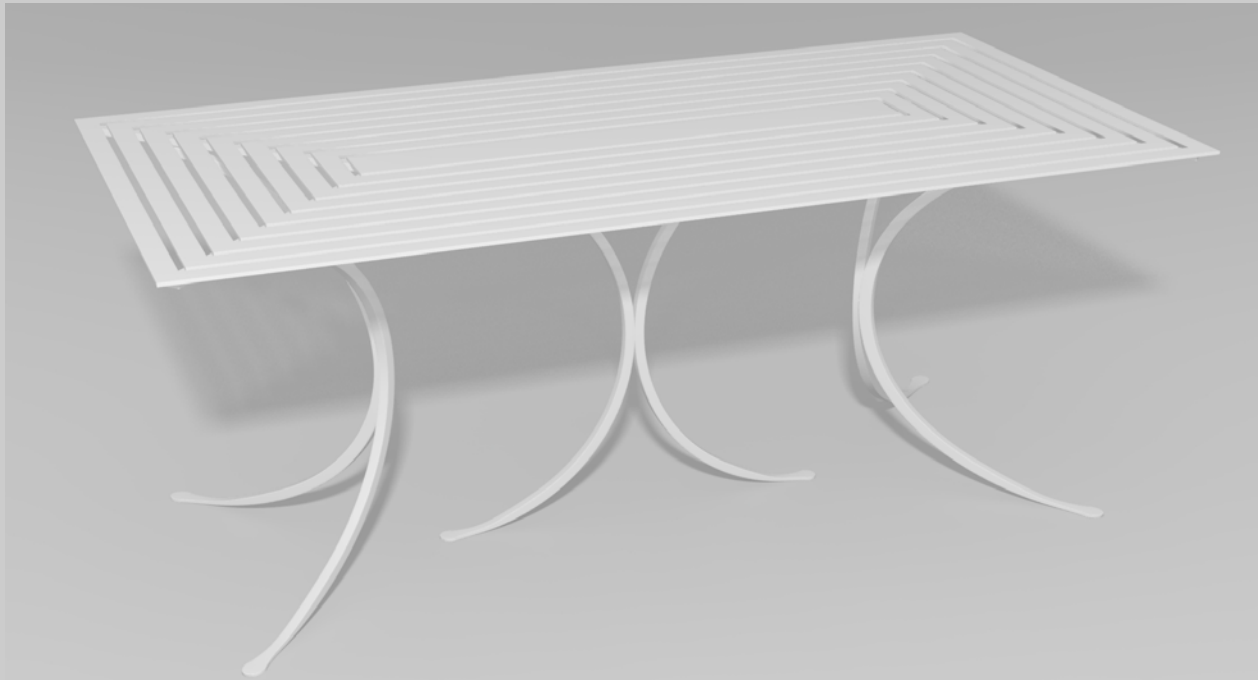

Fine, handcrafted furniture and ornamental pieces for the home, garden, patio, and pool.

Description: Avignon Dining Table
Item Number: 5318 **Collection:** French Provincial
Materials: Iron, galvanized iron, or aluminum. Please contact us for assistance with material selection.
Weight: 110.00 lbs
Overall Dimensions: 72.00" x 36.00" x 29.00" H
This product can be customized to your exact specifications