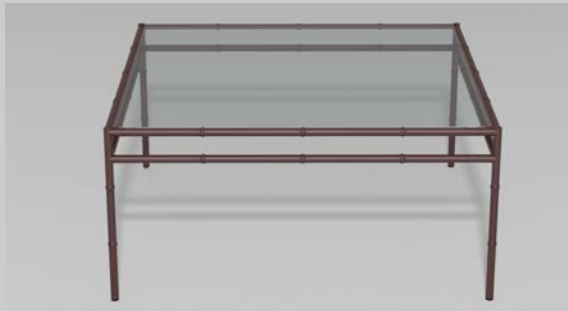

Our Faux Bamboo collection is inspired by the furniture design style that began with the Louis XVI era Chinoiserie and reached its pinnacle in the Royal Pavilion furniture that John Nash designed for the Prince Regent George IV. This design style was heavily influenced by various Oriental design patterns for fretwork, arm rests, back rests, and leg details. We do not use pre-formed material for our Faux Bamboo pieces. Instead, each of the joints or "nodes" in our pieces is individually hand-forged by our master artisans prior to assembly and welding. This important distinction differentiates the pieces in our collection from mass-produced faux bamboo furniture and gives our collection a more natural appearance.

Other Products In this Collection

Please note that glass tops and cushions are for display only and are not included with our products. Stone tops and shelving are available on selected products. Please call us for current pricing on stone tops and shelving.

Fine, handcrafted furniture and ornamental pieces for the home, garden, patio, and pool.