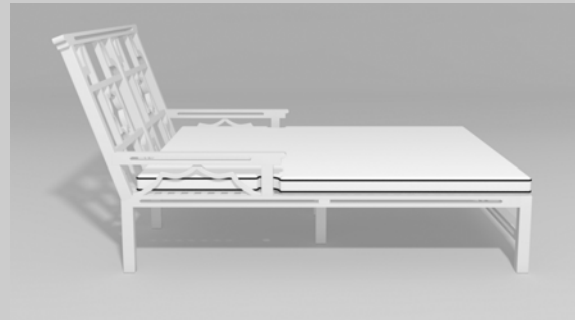

Our Dynasty Collection is inspired by various Chinese furniture designs which boast a history that spans over 4000 years. Classical Chinese furniture traces its origins back to the Tang Dynasty of the first millennium and reached its golden age during the Ming and Qing Dynasties. During this era, master artisans elevated furniture making into an art form. Their pieces were not only used indoors, but also adorned the royal gardens of the emperor, his court, and the Chinese aristocracy. Furniture from this period is prized for its beauty, elegance and design harmony. The distinctive elements of these furniture designs have remained popular in the West since their introduction in the seventeenth century.

Other Products In this Collection

Please note that glass tops and cushions are for display only and are not included with our products. Stone tops and shelving are available on selected products. Please call us for current pricing on stone tops and shelving.

Fine, handcrafted furniture and ornamental pieces for the home, garden, patio, and pool.