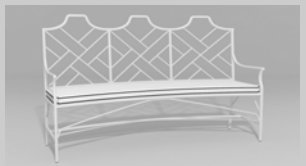

Description: Chinese Chippendale Armchair
Item Number: 6301 **Collection:** Chippendale
Materials: Iron, galvanized iron, or aluminum. Please contact us for assistance with material selection.
Weight: 30.00 lbs
Overall Dimensions: 18.00" x 22.00" x 42.00" H **Seat Height:** 17.00" **Seat Dimensions:** 18.00"W x 18.00"D
This product can be customized to your exact specifications

This product is available in your choice of our 15 standard finishes.

We also offer over 3,000 optional finishes for an additional charge.

Our Chippendale collection is inspired by Thomas Chippendale's 18th century furniture designs. Chippendale applied the Chinoiserie style of that era to his classic English look. Chinese Chippendale designs were embellished with architectural details from Chinese temples and palaces. Chippendale's seamless blending of English, Rococo and Chinese design elements set a new standard in European furniture design and created a classic style that has remained popular for more than two centuries. All of our Chippendale pieces are not only functional but provide elegant design focal points as well.

Other Products In this Collection

Item # 6315

Please note that glass tops and cushions are for display only and are not included with our products. Stone tops and shelving are available on selected products. Please call us for current pricing on stone tops and shelving.

Fine, handcrafted furniture and ornamental pieces for the home, garden, patio, and pool.