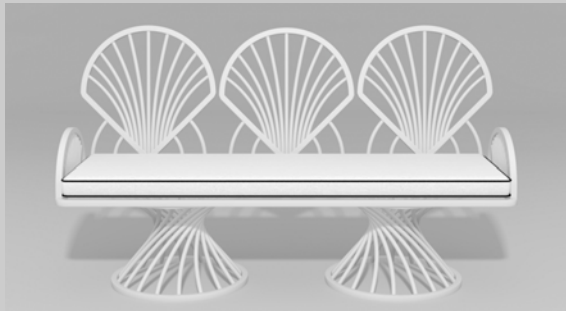

Our Art Deco collection is inspired by the modern furniture designs that first appeared in France following World War I and continued on through the 1940s. The Art Deco style is characterized by streamlined, Machine Age forms and images with rich colors, lavish ornamentation, and bold geometric patterns. Its distinctive symmetry and rectilinear design style marked a departure from the organic and curvilinear style of the Art Nouveau period which preceded it. Throughout this era, the Art Deco style evoked a sense of luxury and glamour, and reflected the rapid pace of technological progress that occurred during the industrialization of the early to mid-20th century.

Other Products In this Collection

Please note that glass tops and cushions are for display only and are not included with our products. Stone tops and shelving are available on selected products. Please call us for current pricing on stone tops and shelving.

Fine, handcrafted furniture and ornamental pieces for the home, garden, patio, and pool.