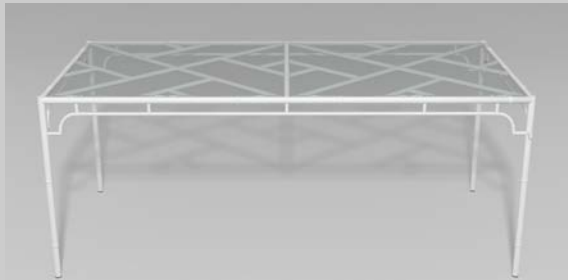

Our Faux Bamboo collection is inspired by the furniture design style that began with the Louis XVI era Chinoiserie and reached its pinnacle in the Royal Pavilion furniture that John Nash designed for the Prince Regent George IV. This design style was heavily influenced by various Oriental design patterns for fretwork, arm rests, back rests, and leg details. We do not use pre-formed material for our Faux Bamboo pieces. Instead, each of the joints or "nodes" in our pieces is individually hand-forged by our master artisans prior to assembly and welding. This important distinction differentiates the pieces in our collection from mass-produced faux bamboo furniture and gives our collection a more natural appearance.

Other Products In this Collection

Please note that glass tops and cushions are for display only and are not included with our products. Stone tops and shelving are available on selected products. Please call us for current pricing on stone tops and shelving.

Fine, handcrafted furniture and ornamental pieces for the home, garden, patio, and pool.