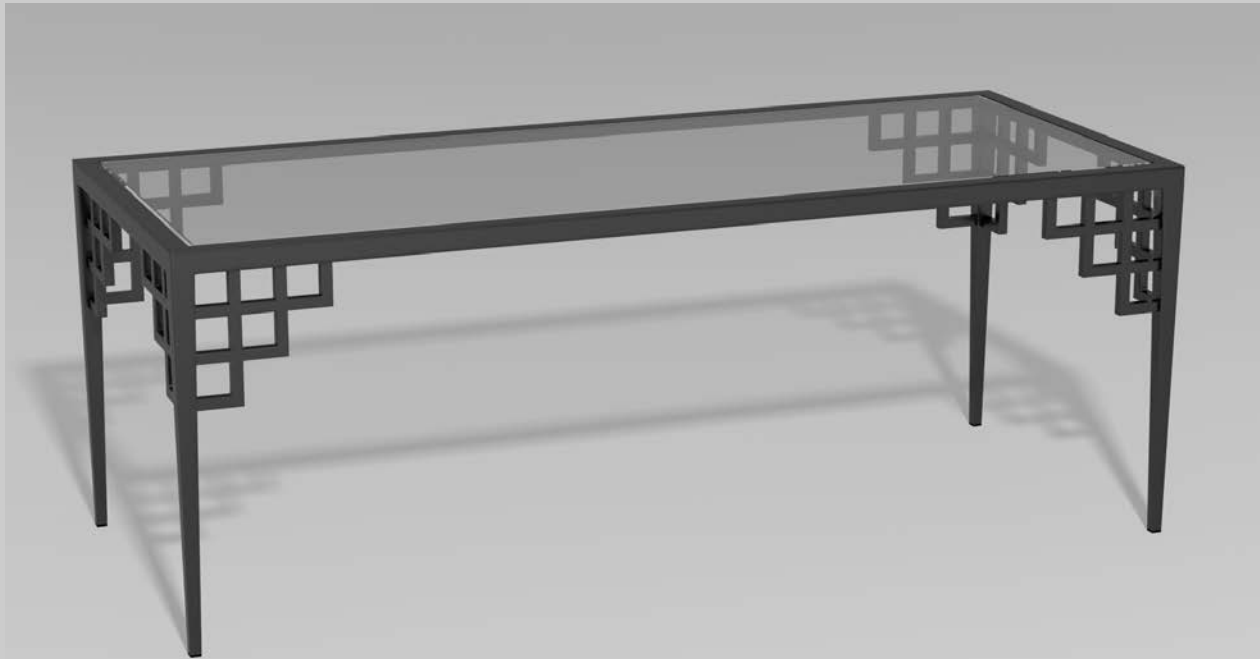

Fine, handcrafted furniture and ornamental pieces for the home, garden, patio, and pool.

Description: Manhattan Coffee Table
Item Number: 5415 **Collection:** Neoclassic
Materials: Iron, galvanized iron, or aluminum. Please contact us for assistance with material selection.
Weight: 40.00 lbs
Overall Dimensions: 48.00" x 20.00" x 18.00" H
This product can be customized to your exact specifications