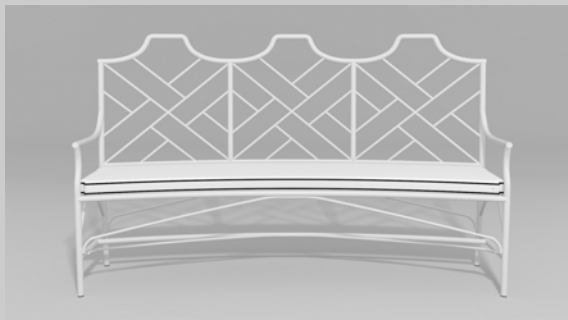

Our Chippendale collection is inspired by Thomas Chippendale's 18th century furniture designs. Chippendale applied the Chinoiserie style of that era to his classic English look. Chinese Chippendale designs were embellished with architectural details from Chinese temples and palaces. Chippendale's seamless blending of English, Rococo and Chinese design elements set a new standard in European furniture design and created a classic style that has remained popular for more than two centuries. All of our Chippendale pieces are not only functional but provide elegant design focal points as well.

Other Products In this Collection

Please note that glass tops and cushions are for display only and are not included with our products. Stone tops and shelving are available on selected products. Please call us for current pricing on stone tops and shelving.

Fine, handcrafted furniture and ornamental pieces for the home, garden, patio, and pool.