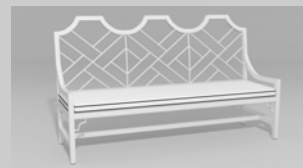

Item # 6703

Please note that glass tops and cushions are for display only and are not included with our products. Stone tops and shelving are available on selected products. Please call us for current pricing on stone tops and shelving.

Fine, handcrafted furniture and ornamental pieces for the home, garden, patio, and pool.