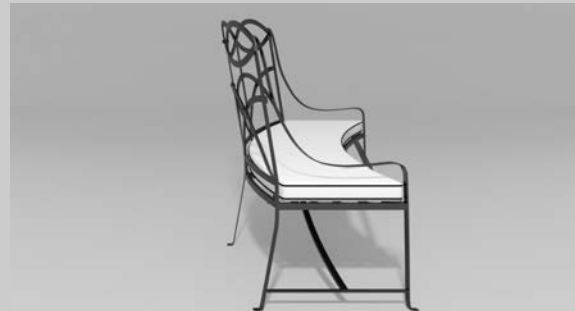

Our Regency collection is inspired by the Regency period of Britain under the proxy reign of the Prince Regent George IV. This short era, which lasted from 1811-1820, gave rise to a new design style that followed the neo-classical Georgian Style of the 18th century by adding an elegance and lightness of touch. John Nash, one of the great architects of this period, designed the world renowned Regency terraces of Regent's Park and Regent Street in London. During the Regency period, the use of elegant, wrought iron architectural design elements became popular.

Other Products In this Collection

Please note that glass tops and cushions are for display only and are not included with our products. Stone tops and shelving are available on selected products. Please call us for current pricing on stone tops and shelving.

Fine, handcrafted furniture and ornamental pieces for the home, garden, patio, and pool.