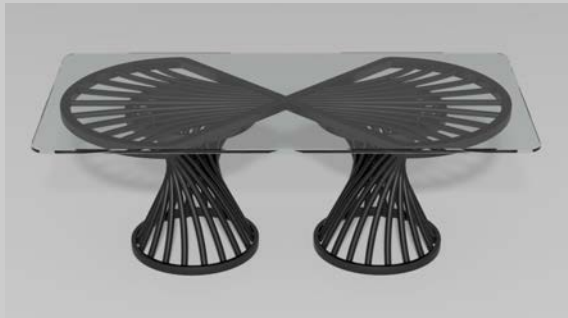

Our Art Deco collection is inspired by the modern furniture designs that first appeared in France following World War I and continued on through the 1940s. The Art Deco style is characterized by streamlined, Machine Age forms and images with rich colors, lavish ornamentation, and bold geometric patterns. Its distinctive symmetry and rectilinear design style marked a departure from the organic and curvilinear style of the Art Nouveau period which preceded it. Throughout this era, the Art Deco style evoked a sense of luxury and glamour, and reflected the rapid pace of technological progress that occurred during the industrialization of the early to mid-20th century.

Other Products In this Collection

Please note that glass tops and cushions are for display only and are not included with our products. Stone tops and shelving are available on selected products. Please call us for current pricing on stone tops and shelving.

Fine, handcrafted furniture and ornamental pieces for the home, garden, patio, and pool.