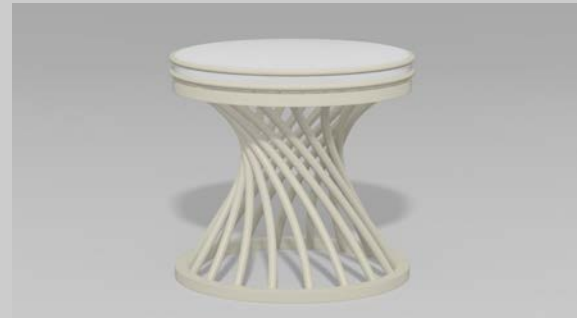

Our Art Deco collection is inspired by the modern furniture designs that first appeared in France following World War I and continued on through the 1940s. The Art Deco style is characterized by streamlined, Machine Age forms and images with rich colors, lavish ornamentation, and bold geometric patterns. Its distinctive symmetry and rectilinear design style marked a departure from the organic and curvilinear style of the Art Nouveau period which preceded it. Throughout this era, the Art Deco style evoked a sense of luxury and glamour, and reflected the rapid pace of technological progress that occurred during the industrialization of the early to mid-20th century.

Other Products In this Collection

Please note that glass tops and cushions are for display only and are not included with our products. Stone tops and shelving are available on selected products. Please call us for current pricing on stone tops and shelving.

Fine, handcrafted furniture and ornamental pieces for the home, garden, patio, and pool.