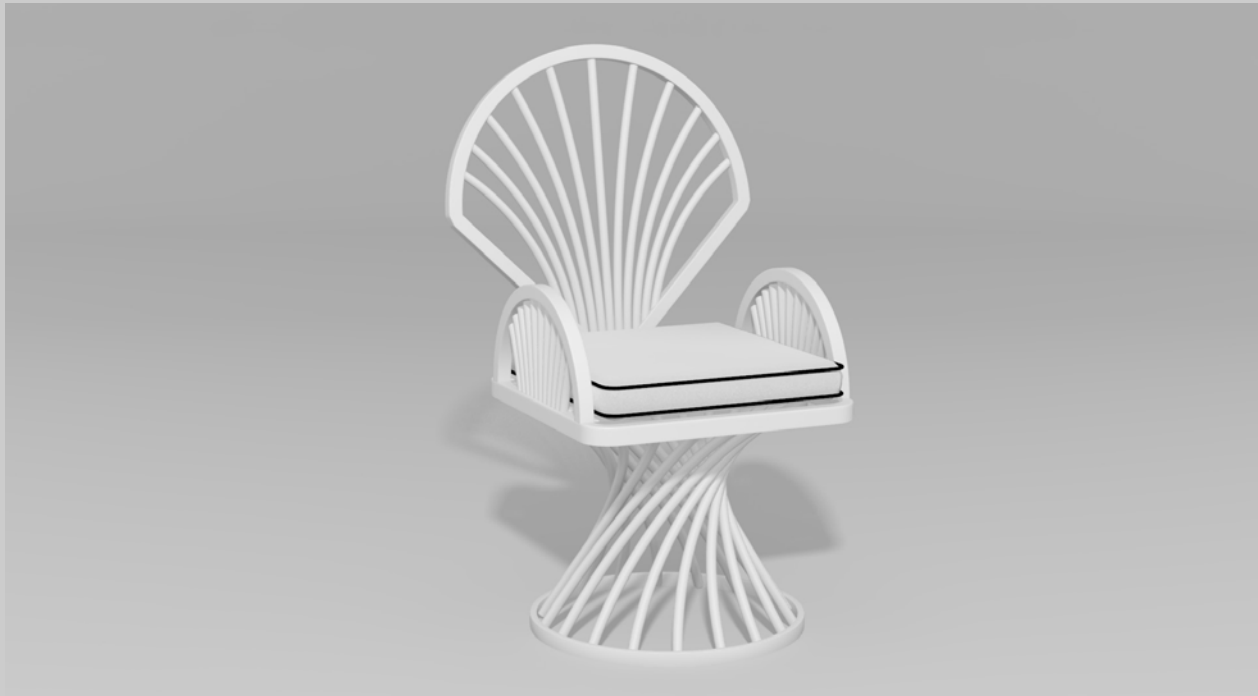

Fine, handcrafted furniture and ornamental pieces for the home, garden, patio, and pool.

Description: Neptune Side Chair
Item Number: 4503 **Collection:** Art Deco
Materials: Iron, galvanized iron, or aluminum. Please contact us for assistance with material selection.
Weight: 30.00 lbs
Overall Dimensions: 24.00" x 24.00" x 40.00" H **Seat Height:** 17.00" **Seat Dimensions:** 20.00"W x 19.00"D
 This product can be customized to your exact specifications

This product is available in your choice of our 15 standard finishes.

We also offer over 3,000 optional finishes for an additional charge.

Our Art Deco collection is inspired by the modern furniture designs that first appeared in France following World War I and continued on through the 1940s. The Art Deco style is characterized by streamlined, Machine Age forms and images with rich colors, lavish ornamentation, and bold geometric patterns. Its distinctive symmetry and rectilinear design style marked a departure from the organic and curvilinear style of the Art Nouveau period which preceded it. Throughout this era, the Art Deco style evoked a sense of luxury and glamour, and reflected the rapid pace of technological progress that occurred during the industrialization of the early to mid-20th century.

Fine, handcrafted furniture and ornamental pieces for the home, garden, patio, and pool.

Description: Neptune Arm Chair
Item Number: 4505 **Collection:** Art Deco
Materials: Iron, galvanized iron, or aluminum. Please contact us for assistance with material selection.
Weight: 32.00 lbs
Overall Dimensions: 24.00" x 24.00" x 40.00" H **Seat Height:** 17.00" **Seat Dimensions:** 18.00"W x 19.00"D
 This product can be customized to your exact specifications