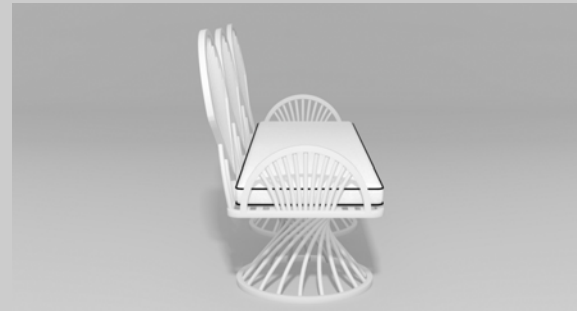

Our Art Deco collection is inspired by the modern furniture designs that first appeared in France following World War I and continued on through the 1940s. The Art Deco style is characterized by streamlined, Machine Age forms and images with rich colors, lavish ornamentation, and bold geometric patterns. Its distinctive symmetry and rectilinear design style marked a departure from the organic and curvilinear style of the Art Nouveau period which preceded it. Throughout this era, the Art Deco style evoked a sense of luxury and glamour, and reflected the rapid pace of technological progress that occurred during the industrialization of the early to mid-20th century.

Other Products In this Collection

Please note that glass tops and cushions are for display only and are not included with our products. Stone tops and shelving are available on selected products. Please call us for current pricing on stone tops and shelving.

Fine, handcrafted furniture and ornamental pieces for the home, garden, patio, and pool.