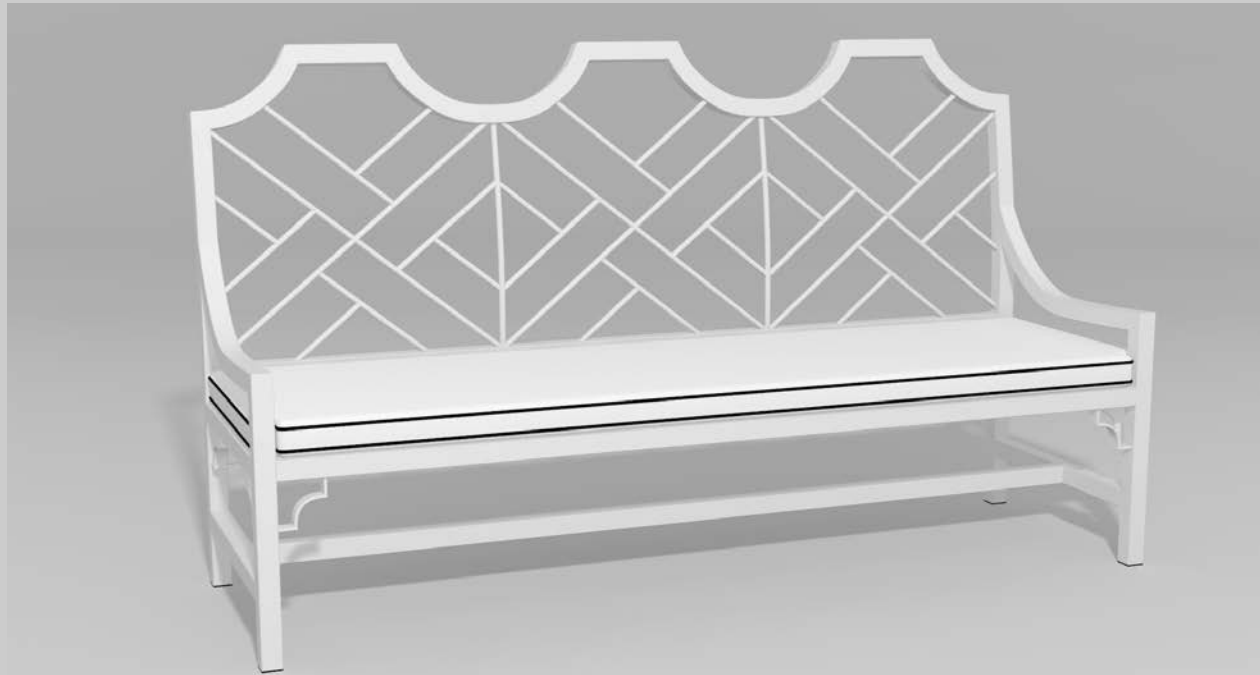

Description: Manchester Chippendale Bench
Item Number: 6703 **Collection:** Chippendale
Materials: Iron, galvanized iron, or aluminum. Please contact us for assistance with material selection.
Weight: 95.00 lbs
Overall Dimensions: 72.00" x 24.00" x 40.00" H **Seat Height:** 17.00" **Seat Dimensions:** 72.00"W x 20.00"D
This product can be customized to your exact specifications