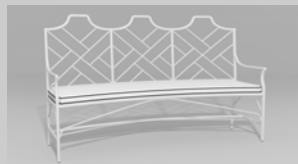

Description: Chinese Chippendale Side Table
Item Number: 6325 **Collection:** Chippendale
Materials: Iron, galvanized iron, or aluminum. Please contact us for assistance with material selection.
Weight: 20.00 lbs
Overall Dimensions: 20.00" x 14.00" x 20.00" H
This product can be customized to your exact specifications

This product is available in your choice of our 15 standard finishes.

We also offer over 3,000 optional finishes for an additional charge.

Our Chippendale collection is inspired by Thomas Chippendale's 18th century furniture designs. Chippendale applied the Chinoiserie style of that era to his classic English look. Chinese Chippendale designs were embellished with architectural details from Chinese temples and palaces. Chippendale's seamless blending of English, Rococo and Chinese design elements set a new standard in European furniture design and created a classic style that has remained popular for more than two centuries. All of our Chippendale pieces are not only functional but provide elegant design focal points as well.

Other Products In this Collection

Item # 6315

Please note that glass tops and cushions are for display only and are not included with our products. Stone tops and shelving are available on selected products. Please call us for current pricing on stone tops and shelving.

Fine, handcrafted furniture and ornamental pieces for the home, garden, patio, and pool.