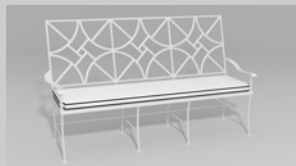

Other Products In this Collection

Item # 5600