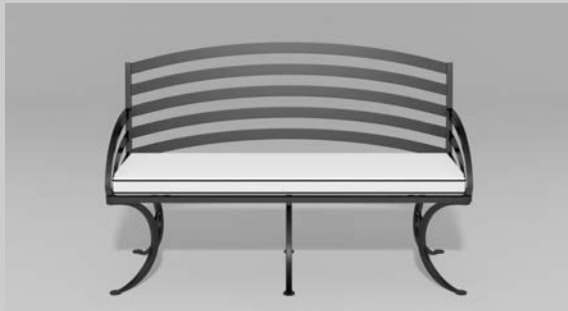

Our French Provincial collection is inspired by the French Provincial furniture that graced country homes and farm houses in Normandy, Provence and Bordeaux from the 18th to mid-19th centuries. This furniture was produced by French artisans in provincial centers such as Blois, Orleans and Lyon who crafted rustic versions of the elaborate Louis XV and Rococo furniture that was popular in Paris. Their designs combined form and functionality with grace, and made finer living accessible to those who lived in the countryside.

Other Products In this Collection

Please note that glass tops and cushions are for display only and are not included with our products. Stone tops and shelving are available on selected products. Please call us for current pricing on stone tops and shelving.

Fine, handcrafted furniture and ornamental pieces for the home, garden, patio, and pool.