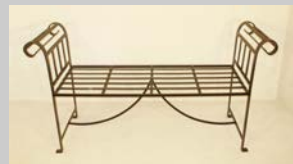

Description: Regency Park Garden Chair
Item Number: 6152 **Collection:** Regency
Materials: Iron, galvanized iron, or aluminum. Please contact us for assistance with material selection.
Weight: 30.00 lbs
Overall Dimensions: 24.00" x 26.00" x 42.00" H **Seat Height:** 17.00" **Seat Dimensions:** 22.00"W x 20.00"D
This product can be customized to your exact specifications

This product is available in your choice of our 15 standard finishes.

We also offer over 3,000 optional finishes for an additional charge.

Our Regency collection is inspired by the Regency period of Britain under the proxy reign of the Prince Regent George IV. This short era, which lasted from 1811-1820, gave rise to a new design style that followed the neo-classical Georgian Style of the 18th century by adding an elegance and lightness of touch. John Nash, one of the great architects of this period, designed the world renowned Regency terraces of Regent's Park and Regent Street in London. During the Regency period, the use of elegant, wrought iron architectural design elements became popular.

Other Products In this Collection

Item # 6158

Please note that glass tops and cushions are for display only and are not included with our products. Stone tops and shelving are available on selected products. Please call us for current pricing on stone tops and shelving.

Fine, handcrafted furniture and ornamental pieces for the home, garden, patio, and pool.