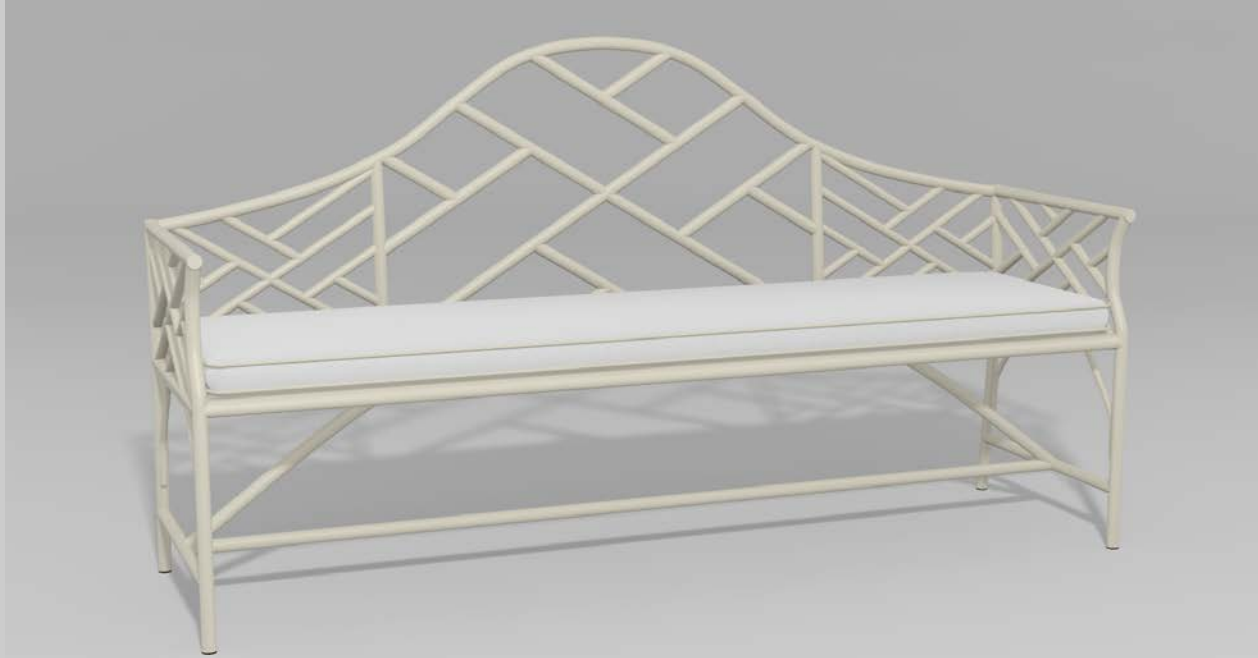

Fine, handcrafted furniture and ornamental pieces for the home, garden, patio, and pool.

Description: Chinese Chippendale Camelback Bench
Item Number: 6340 **Collection:** Chippendale
Materials: Iron, galvanized iron, or aluminum. Please contact us for assistance with material selection.
Weight: 100.00 lbs
Overall Dimensions: 72.00" x 22.00" x 40.00" H **Seat Height:** 17.00" **Seat Dimensions:** 70.00"W x 18.00"D
 This product can be customized to your exact specifications