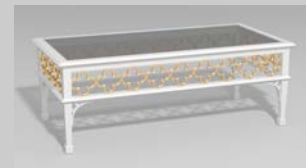

Item # 6932

Please note that glass tops and cushions are for display only and are not included with our products. Stone tops and shelving are available on selected products. Please call us for current pricing on stone tops and shelving.

Fine, handcrafted furniture and ornamental pieces for the home, garden, patio, and pool.