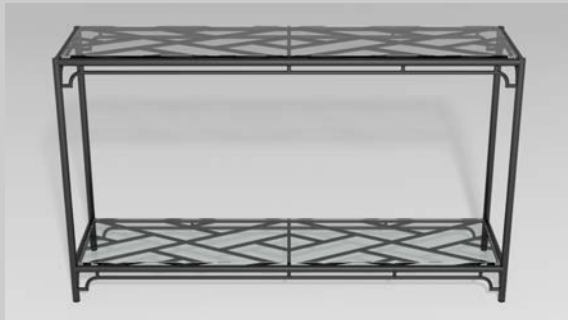

Our Chippendale collection is inspired by Thomas Chippendale's 18th century furniture designs. Chippendale applied the Chinoiserie style of that era to his classic English look. Chinese Chippendale designs were embellished with architectural details from Chinese temples and palaces. Chippendale's seamless blending of English, Rococo and Chinese design elements set a new standard in European furniture design and created a classic style that has remained popular for more than two centuries. All of our Chippendale pieces are not only functional but provide elegant design focal points as well.

Other Products In this Collection

Please note that glass tops and cushions are for display only and are not included with our products. Stone tops and shelving are available on selected products. Please call us for current pricing on stone tops and shelving.

Fine, handcrafted furniture and ornamental pieces for the home, garden, patio, and pool.