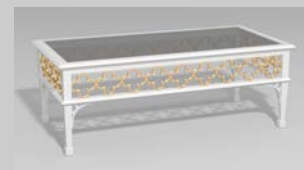

Item # 6932

Please note that glass tops and cushions are for display only and are not included with our products. Stone tops and shelving are available on selected products. Please call us for current pricing on stone tops and shelving.

Fine, handcrafted furniture and ornamental pieces for the home, garden, patio, and pool.