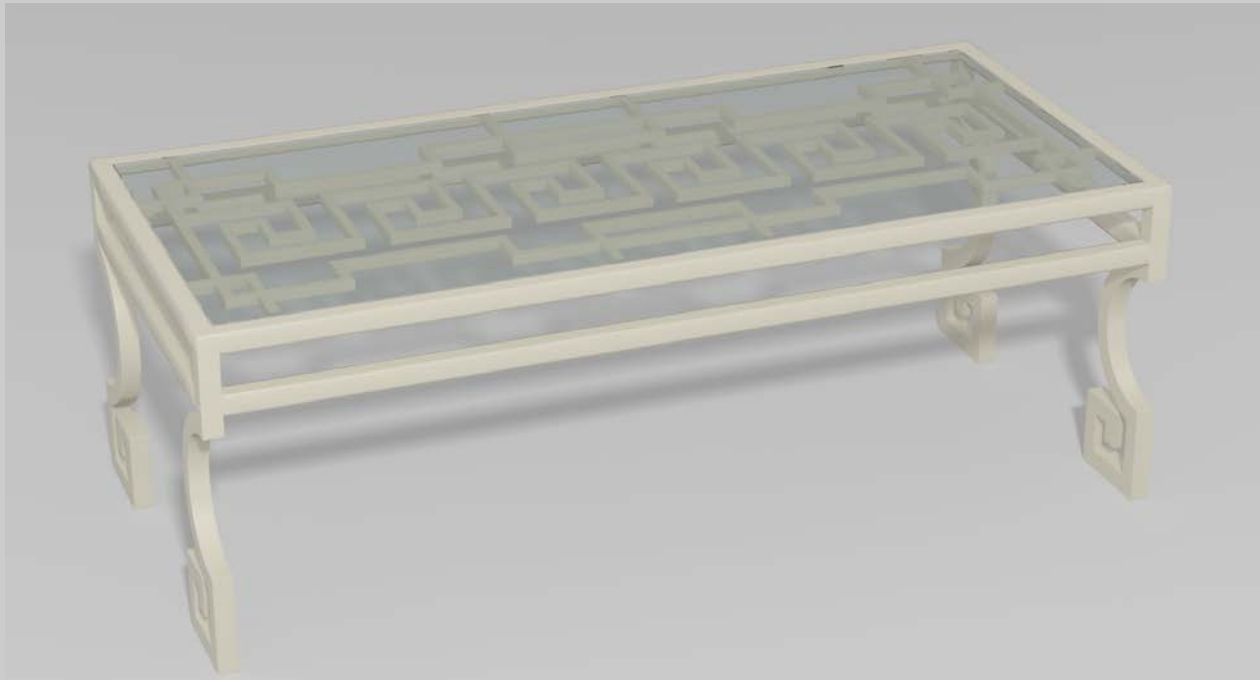

Fine, handcrafted furniture and ornamental pieces for the home, garden, patio, and pool.

Description: Greek Key Coffee Table
Item Number: 6404 **Collection:** Greek Key
Materials: Iron, galvanized iron, or aluminum. Please contact us for assistance with material selection.
Weight: 75.00 lbs
Overall Dimensions: 48.00" x 22.00" x 17.00" H
This product can be customized to your exact specifications