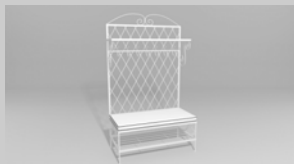

Description: Baroque Dining Table Base
Item Number: 5002 **Collection:** French Provincial
Materials: Iron, galvanized iron, or aluminum. Please contact us for assistance with material selection.
Weight: 75.00 lbs
Overall Dimensions: 40.00" x 40.00" x 29.00" H
This product can be customized to your exact specifications

This product is available in your choice of our 15 standard finishes.

We also offer over 3,000 optional finishes for an additional charge.

Our French Provincial collection is inspired by the French Provincial furniture that graced country homes and farm houses in Normandy, Provence and Bordeaux from the 18th to mid-19th centuries. This furniture was produced by French artisans in provincial centers such as Blois, Orleans and Lyon who crafted rustic versions of the elaborate Louis XV and Rococo furniture that was popular in Paris. Their designs combined form and functionality with grace, and made finer living accessible to those who lived in the countryside.

Other Products In this Collection

Item # 5810

Please note that glass tops and cushions are for display only and are not included with our products. Stone tops and shelving are available on selected products. Please call us for current pricing on stone tops and shelving.

Fine, handcrafted furniture and ornamental pieces for the home, garden, patio, and pool.