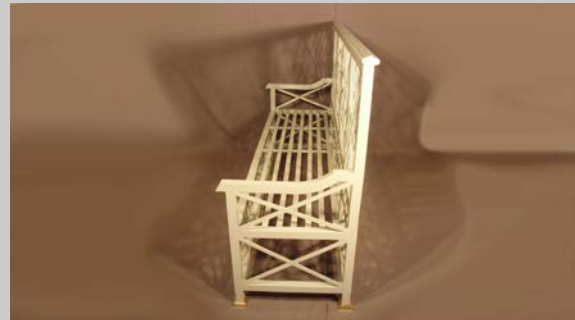

Fine, handcrafted furniture and ornamental pieces for the home, garden, patio, and pool.

Description: Chippendale Starback Bench
Item Number: 6120 **Collection:** Chippendale
Materials: Iron, galvanized iron, or aluminum. Please contact us for assistance with material selection.
Weight: 150.00 lbs
Overall Dimensions: 75.00" x 26.00" x 48.00" H **Seat Height:** 17.00" **Seat Dimensions:** 72.00"W x 20.00"D
 This product can be customized to your exact specifications

This product is available in your choice of our 15 standard finishes.

We also offer over 3,000 optional finishes for an additional charge.

Our Chippendale collection is inspired by Thomas Chippendale's 18th century furniture designs. Chippendale applied the Chinoiserie style of that era to his classic English look. Chinese Chippendale designs were embellished with architectural details from Chinese temples and palaces. Chippendale's seamless blending of English, Rococo and Chinese design elements set a new standard in European furniture design and created a classic style that has remained popular for more than two centuries. All of our Chippendale pieces are not only functional but provide elegant design focal points as well.