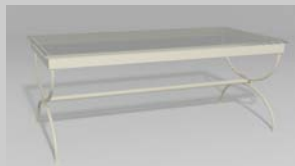

Other Products In this Collection

Item # 5412