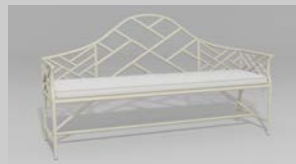

Description: Highstreet Chippendale Side Chair
Item Number: 5602 **Collection:** Chippendale
Materials: Iron, galvanized iron, or aluminum. Please contact us for assistance with material selection.
Weight: 25.00 lbs
Overall Dimensions: 20.00" x 22.00" x 40.00" H **Seat Height:** 17.00" **Seat Dimensions:** 18.00"W x 20.00"D
This product can be customized to your exact specifications

This product is available in your choice of our 15 standard finishes.

We also offer over 3,000 optional finishes for an additional charge.

Our Chippendale collection is inspired by Thomas Chippendale's 18th century furniture designs. Chippendale applied the Chinoiserie style of that era to his classic English look. Chinese Chippendale designs were embellished with architectural details from Chinese temples and palaces. Chippendale's seamless blending of English, Rococo and Chinese design elements set a new standard in European furniture design and created a classic style that has remained popular for more than two centuries. All of our Chippendale pieces are not only functional but provide elegant design focal points as well.

Other Products In this Collection

Item # 6340

Please note that glass tops and cushions are for display only and are not included with our products. Stone tops and shelving are available on selected products. Please call us for current pricing on stone tops and shelving.

Fine, handcrafted furniture and ornamental pieces for the home, garden, patio, and pool.