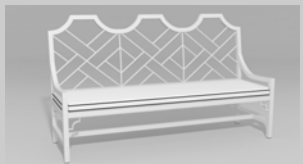

Description: Chippendale Statement Tree Box with 30" Panels. Available with optional, removable liner.
Item Number: 7102 **Collection:** Chippendale
Materials: Iron, galvanized iron, or aluminum. Please contact us for assistance with material selection.
Weight: 150.00 lbs
Overall Dimensions: 30.00" x 30.00" x 34.25" H
This product can be customized to your exact specifications

This product is available in your choice of our 15 standard finishes.

We also offer over 3,000 optional finishes for an additional charge.

Our Chippendale collection is inspired by Thomas Chippendale's 18th century furniture designs. Chippendale applied the Chinoiserie style of that era to his classic English look. Chinese Chippendale designs were embellished with architectural details from Chinese temples and palaces. Chippendale's seamless blending of English, Rococo and Chinese design elements set a new standard in European furniture design and created a classic style that has remained popular for more than two centuries. All of our Chippendale pieces are not only functional but provide elegant design focal points as well.

Other Products In this Collection

Item # 6703

Please note that glass tops and cushions are for display only and are not included with our products. Stone tops and shelving are available on selected products. Please call us for current pricing on stone tops and shelving.

Fine, handcrafted furniture and ornamental pieces for the home, garden, patio, and pool.