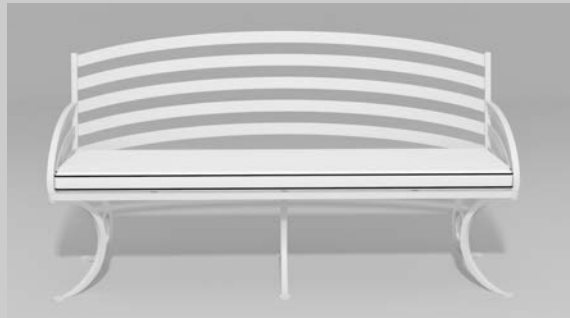

Our French Provincial collection is inspired by the French Provincial furniture that graced country homes and farm houses in Normandy, Provence and Bordeaux from the 18th to mid-19th centuries. This furniture was produced by French artisans in provincial centers such as Blois, Orleans and Lyon who crafted rustic versions of the elaborate Louis XV and Rococo furniture that was popular in Paris. Their designs combined form and functionality with grace, and made finer living accessible to those who lived in the countryside.

Other Products In this Collection

Please note that glass tops and cushions are for display only and are not included with our products. Stone tops and shelving are available on selected products. Please call us for current pricing on stone tops and shelving.

Fine, handcrafted furniture and ornamental pieces for the home, garden, patio, and pool.