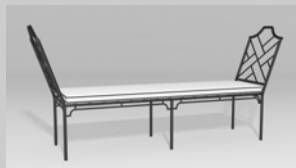

Other Products In this Collection

Item # 6318