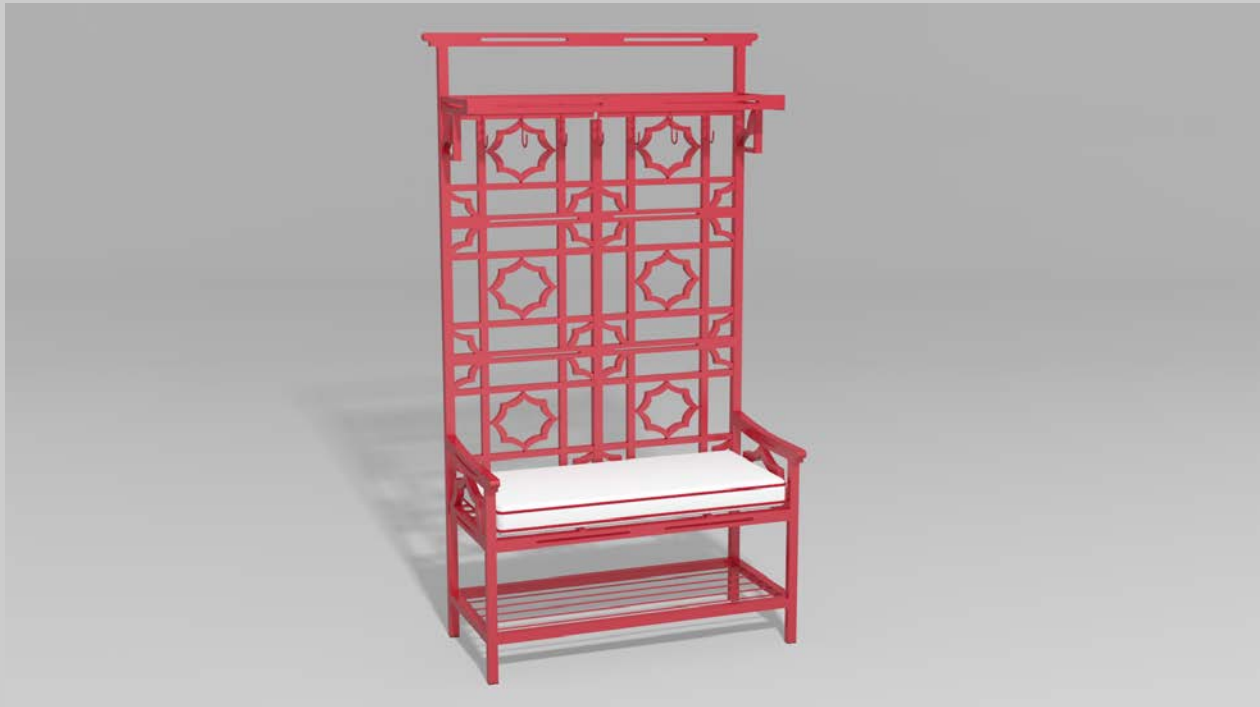

Fine, handcrafted furniture and ornamental pieces for the home, garden, patio, and pool.

Description: Mandarin Coat Rack
Item Number: 6810 **Collection:** Dynasty
Materials: Iron, galvanized iron, or aluminum. Please contact us for assistance with material selection.
Weight: 214.00 lbs
Overall Dimensions: 45.00" x 23.00" x 86.00" H **Seat Height:** 17.00" **Seat Dimensions:** 38.00"W x 19.00"D
 This product can be customized to your exact specifications