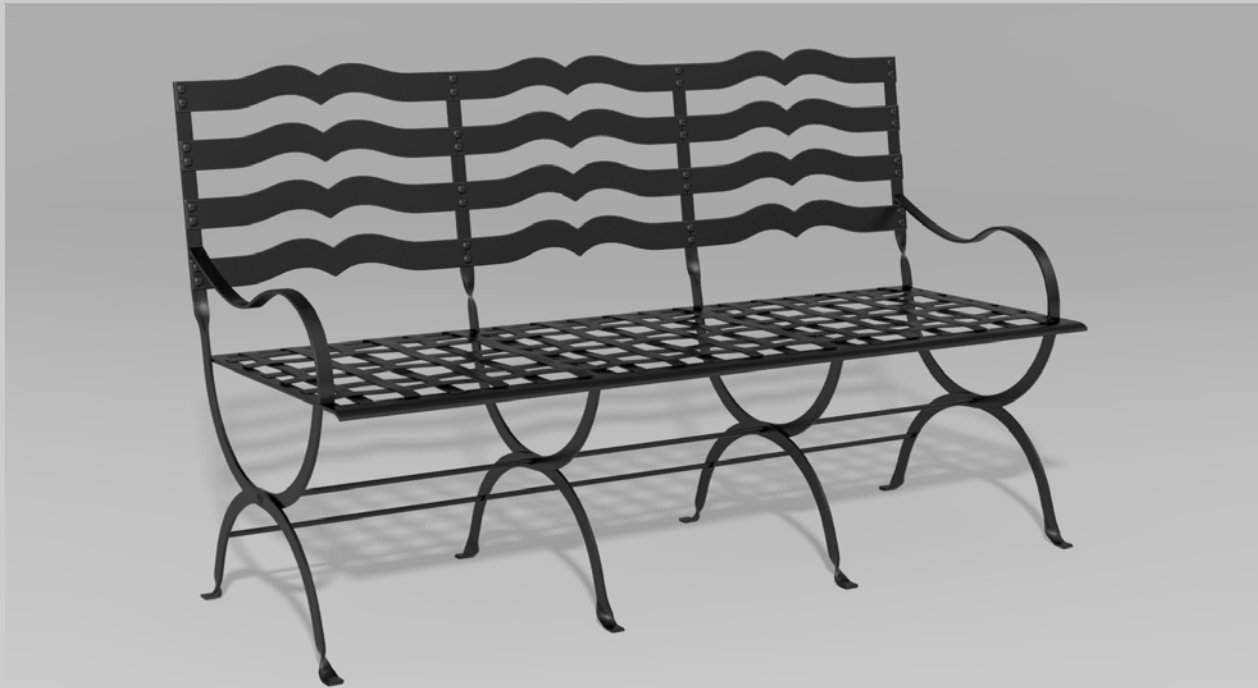

Fine, handcrafted furniture and ornamental pieces for the home, garden, patio, and pool.

Description: Avignon Garden Bench
Item Number: 5300 **Collection:** French Provincial
Materials: Iron, galvanized iron, or aluminum. Please contact us for assistance with material selection.
Weight: 110.00 lbs
Overall Dimensions: 60.00" x 24.00" x 34.00" H **Seat Height:** 17.00" **Seat Dimensions:** 58.00"W x 20.00"D
 This product can be customized to your exact specifications