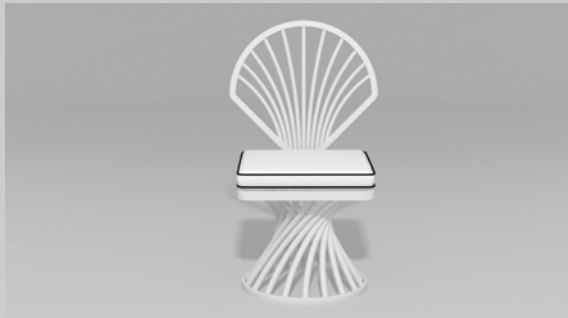

Fine, handcrafted furniture and ornamental pieces for the home, garden, patio, and pool.

Description: Neptune Side Chair
Item Number: 4503 **Collection:** Art Deco
Materials: Iron, galvanized iron, or aluminum. Please contact us for assistance with material selection.
Weight: 30.00 lbs
Overall Dimensions: 24.00" x 24.00" x 40.00" H **Seat Height:** 17.00" **Seat Dimensions:** 20.00"W x 19.00"D
 This product can be customized to your exact specifications

This product is available in your choice of our 15 standard finishes.

We also offer over 3,000 optional finishes for an additional charge.

Our Art Deco collection is inspired by the modern furniture designs that first appeared in France following World War I and continued on through the 1940s. The Art Deco style is characterized by streamlined, Machine Age forms and images with rich colors, lavish ornamentation, and bold geometric patterns. Its distinctive symmetry and rectilinear design style marked a departure from the organic and curvilinear style of the Art Nouveau period which preceded it. Throughout this era, the Art Deco style evoked a sense of luxury and glamour, and reflected the rapid pace of technological progress that occurred during the industrialization of the early to mid-20th century.