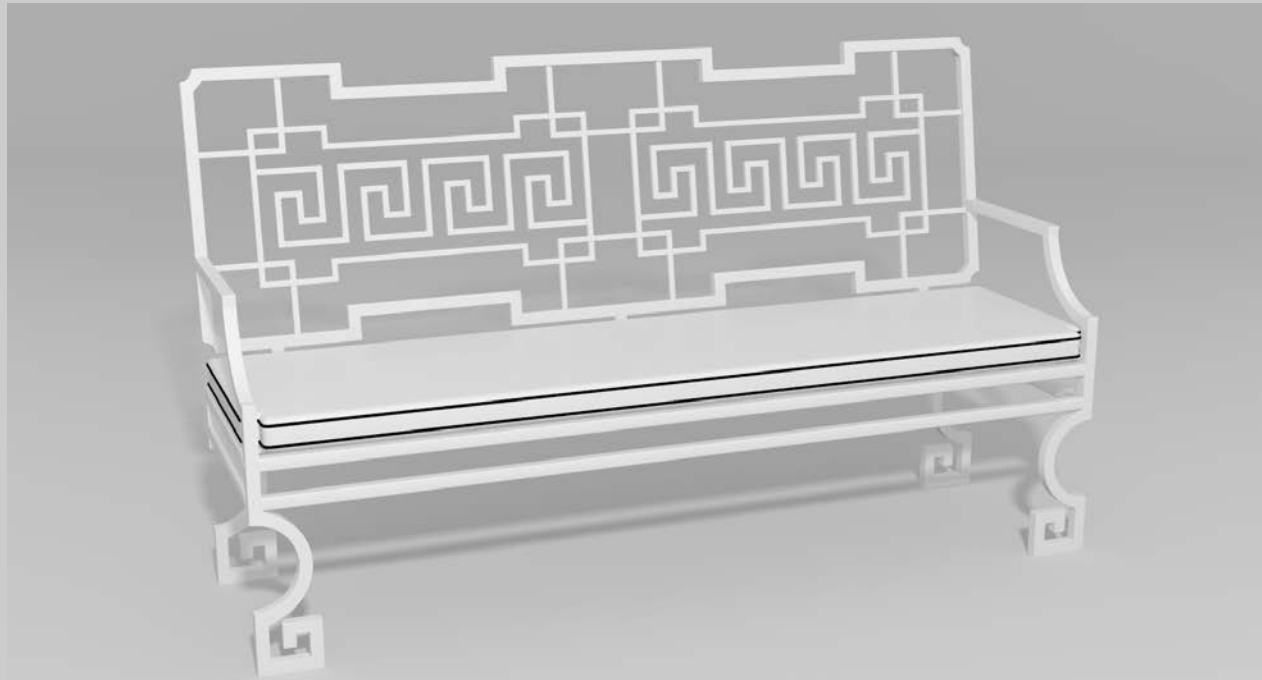

Description: Greek Key Garden Bench. Also available with straight legs.
Item Number: 6410 **Collection:** Greek Key
Materials: Iron, galvanized iron, or aluminum. Please contact us for assistance with material selection.
Weight: 100.00 lbs
Overall Dimensions: 72.00" x 26.00" x 43.00" H **Seat Height:** 17.00" **Seat Dimensions:** 70.00"W x 22.00"D
This product can be customized to your exact specifications