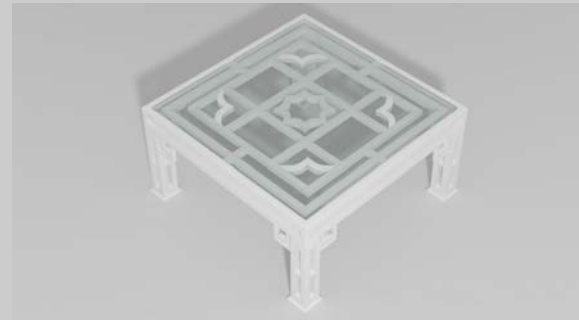

Our Dynasty Collection is inspired by various Chinese furniture designs which boast a history that spans over 4000 years. Classical Chinese furniture traces its origins back to the Tang Dynasty of the first millennium and reached its golden age during the Ming and Qing Dynasties. During this era, master artisans elevated furniture making into an art form. Their pieces were not only used indoors, but also adorned the royal gardens of the emperor, his court, and the Chinese aristocracy. Furniture from this period is prized for its beauty, elegance and design harmony. The distinctive elements of these furniture designs have remained popular in the West since their introduction in the seventeenth century.

Other Products In this Collection

Please note that glass tops and cushions are for display only and are not included with our products. Stone tops and shelving are available on selected products. Please call us for current pricing on stone tops and shelving.

Fine, handcrafted furniture and ornamental pieces for the home, garden, patio, and pool.