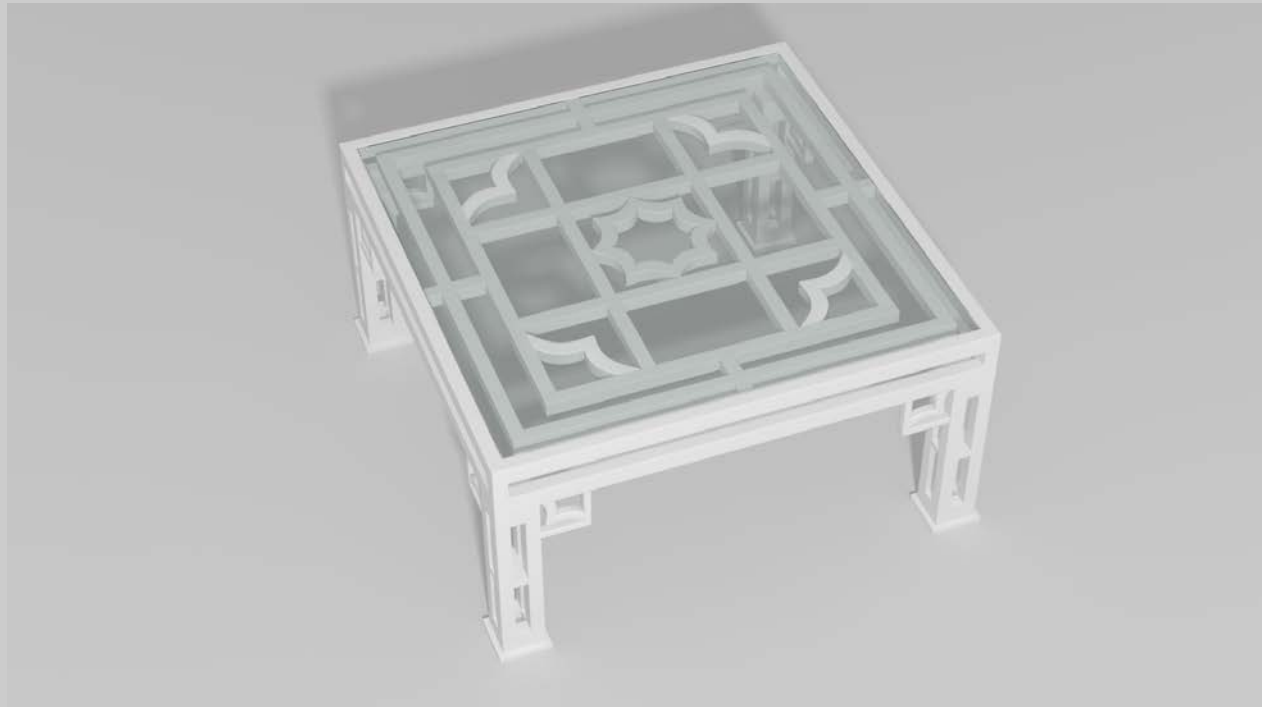

Fine, handcrafted furniture and ornamental pieces for the home, garden, patio, and pool.

Description: Mandarin Coffee Table
Item Number: 6808 **Collection:** Dynasty
Materials: Iron, galvanized iron, or aluminum. Please contact us for assistance with material selection.
Weight: 65.00 lbs
Overall Dimensions: 36.00" x 36.00" x 18.00" H
This product can be customized to your exact specifications