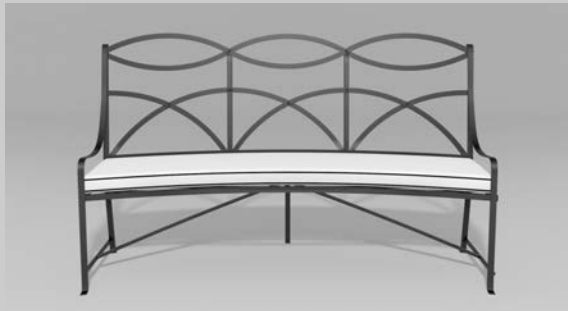

Our Regency collection is inspired by the Regency period of Britain under the proxy reign of the Prince Regent George IV. This short era, which lasted from 1811-1820, gave rise to a new design style that followed the neo-classical Georgian Style of the 18th century by adding an elegance and lightness of touch. John Nash, one of the great architects of this period, designed the world renowned Regency terraces of Regent's Park and Regent Street in London. During the Regency period, the use of elegant, wrought iron architectural design elements became popular.

Other Products In this Collection

Please note that glass tops and cushions are for display only and are not included with our products. Stone tops and shelving are available on selected products. Please call us for current pricing on stone tops and shelving.

Fine, handcrafted furniture and ornamental pieces for the home, garden, patio, and pool.