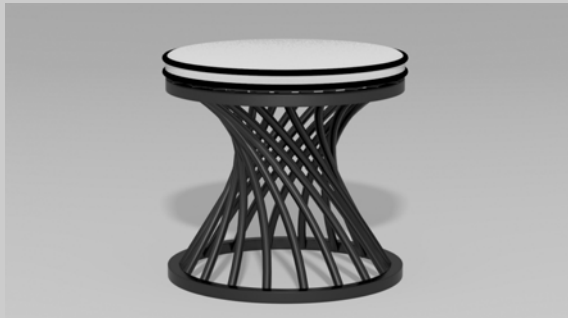

Our Art Deco collection is inspired by the modern furniture designs that first appeared in France following World War I and continued on through the 1940s. The Art Deco style is characterized by streamlined, Machine Age forms and images with rich colors, lavish ornamentation, and bold geometric patterns. Its distinctive symmetry and rectilinear design style marked a departure from the organic and curvilinear style of the Art Nouveau period which preceded it. Throughout this era, the Art Deco style evoked a sense of luxury and glamour, and reflected the rapid pace of technological progress that occurred during the industrialization of the early to mid-20th century.

Other Products In this Collection

Please note that glass tops and cushions are for display only and are not included with our products. Stone tops and shelving are available on selected products. Please call us for current pricing on stone tops and shelving.

Fine, handcrafted furniture and ornamental pieces for the home, garden, patio, and pool.