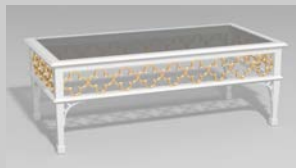

Other Products In this Collection

Item # 6932