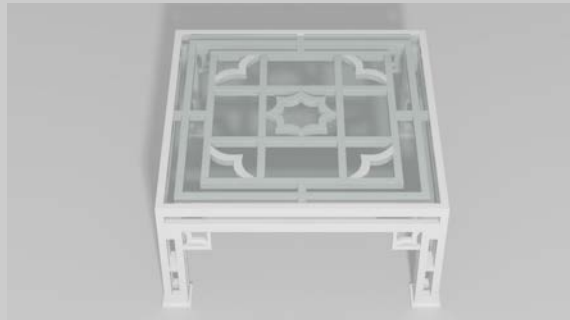

Our Dynasty Collection is inspired by various Chinese furniture designs which boast a history that spans over 4000 years. Classical Chinese furniture traces its origins back to the Tang Dynasty of the first millennium and reached its golden age during the Ming and Qing Dynasties. During this era, master artisans elevated furniture making into an art form. Their pieces were not only used indoors, but also adorned the royal gardens of the emperor, his court, and the Chinese aristocracy. Furniture from this period is prized for its beauty, elegance and design harmony. The distinctive elements of these furniture designs have remained popular in the West since their introduction in the seventeenth century.

Other Products In this Collection

Please note that glass tops and cushions are for display only and are not included with our products. Stone tops and shelving are available on selected products. Please call us for current pricing on stone tops and shelving.

Fine, handcrafted furniture and ornamental pieces for the home, garden, patio, and pool.