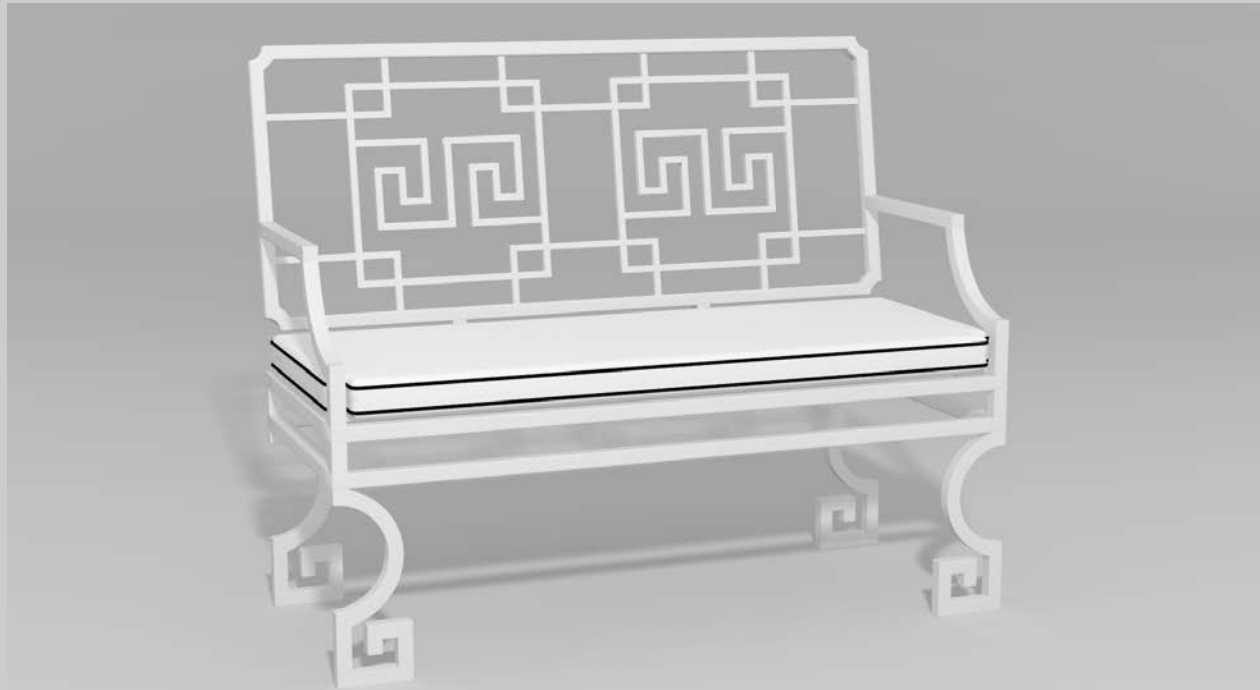

Fine, handcrafted furniture and ornamental pieces for the home, garden, patio, and pool.

Description: Greek Key Settee
Item Number: 6405 **Collection:** Greek Key
Materials: Iron, galvanized iron, or aluminum. Please contact us for assistance with material selection.
Weight: 75.00 lbs
Overall Dimensions: 50.00" x 26.00" x 43.00" H **Seat Height:** 17.00" **Seat Dimensions:** 48.00"W x 22.00"D
 This product can be customized to your exact specifications