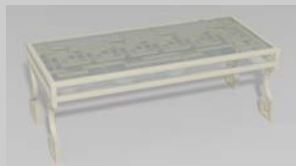

Other Products In this Collection

Item # 6404