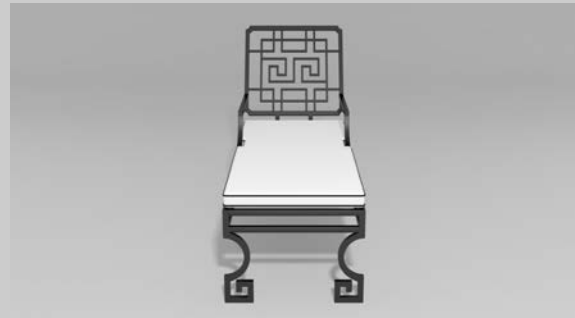

Our Greek Key collection is inspired by the Klismos furniture style of ancient Greece and incorporates the timeless design element known as the Greek Key or Meander. While the earliest Greek furniture was influenced by Egyptian designs, by the 5th century B.C. Greek furniture makers had developed their own style which is embodied in the classic Klismos chair. As a result, their furniture became less square and rigid and more curved and elegant. Furthermore, its smooth and flowing shape inspired cultures of the Middle Ages and the early 19th Century to revive the concept.

Other Products In this Collection

Please note that glass tops and cushions are for display only and are not included with our products. Stone tops and shelving are available on selected products. Please call us for current pricing on stone tops and shelving.

Fine, handcrafted furniture and ornamental pieces for the home, garden, patio, and pool.