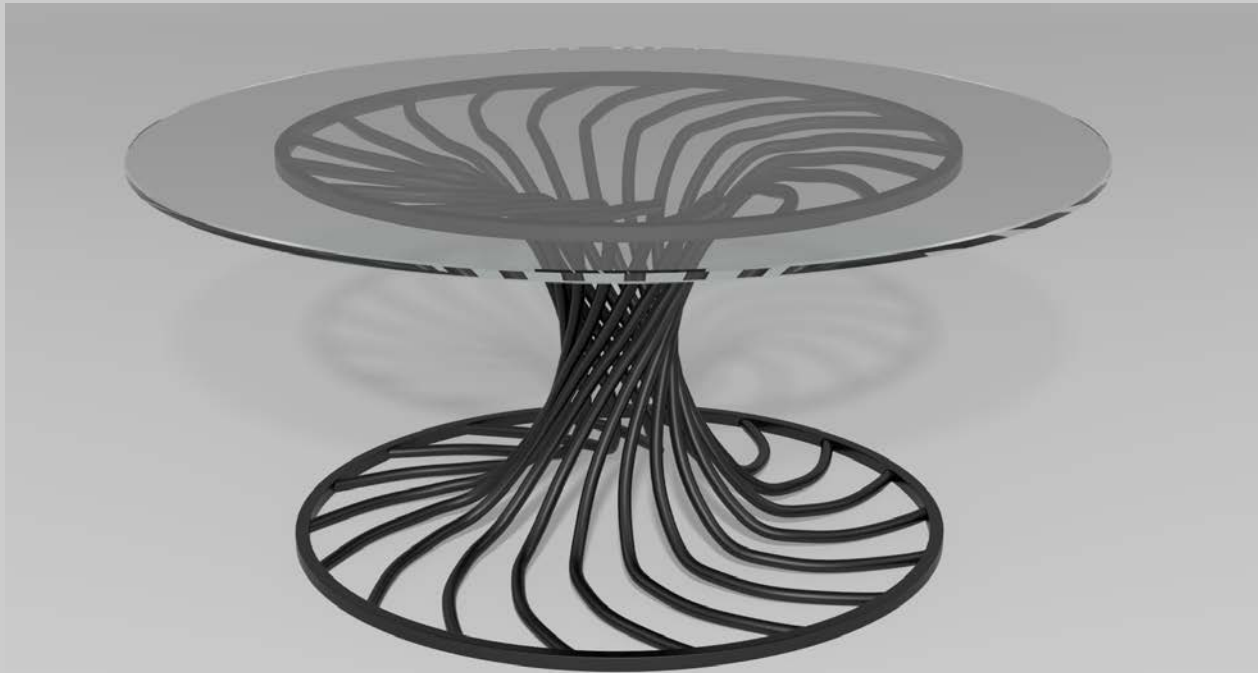

Description: Neptune Dining Table
Item Number: 4520 **Collection:** Art Deco
Materials: Iron, galvanized iron, or aluminum. Please contact us for assistance with material selection.
Weight: 110.00 lbs
Overall Dimensions: 48.00" x 48.00" x 29.00" H
This product can be customized to your exact specifications