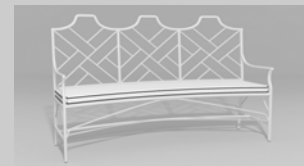

Item # 6315

Please note that glass tops and cushions are for display only and are not included with our products. Stone tops and shelving are available on selected products. Please call us for current pricing on stone tops and shelving.

Fine, handcrafted furniture and ornamental pieces for the home, garden, patio, and pool.