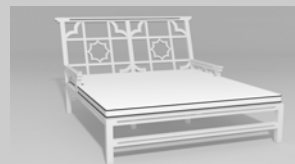

Description: Mandarin Coat Rack
Item Number: 6810 **Collection:** Dynasty
Materials: Iron, galvanized iron, or aluminum. Please contact us for assistance with material selection.
Weight: 214.00 lbs
Overall Dimensions: 45.00" x 23.00" x 86.00" H **Seat Height:** 17.00" **Seat Dimensions:** 38.00"W x 19.00"D
This product can be customized to your exact specifications

This product is available in your choice of our 14 standard finishes.

We also offer over 3,000 optional finishes for an additional charge.

Our Dynasty Collection is inspired by various Chinese furniture designs which boast a history that spans over 4000 years. Classical Chinese furniture traces its origins back to the Tang Dynasty of the first millennium and reached its golden age during the Ming and Qing Dynasties. During this era, master artisans elevated furniture making into an art form. Their pieces were not only used indoors, but also adorned the royal gardens of the emperor, his court, and the Chinese aristocracy. Furniture from this period is prized for its beauty, elegance and design harmony. The distinctive elements of these furniture designs have remained popular in the West since their introduction in the seventeenth century.

Other Products In this Collection

Item # 6820

Please note that glass tops and cushions are for display only and are not included with our products. Stone tops and shelving are available on selected products. Please call us for current pricing on stone tops and shelving.

Fine, handcrafted furniture and ornamental pieces for the home, garden, patio, and pool.