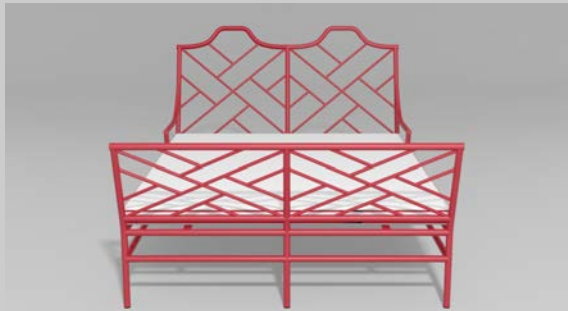

This product is available in your choice of our 15 standard finishes.

We also offer over 3,000 optional finishes for an additional charge.

Our Chippendale collection is inspired by Thomas Chippendale's 18th century furniture designs. Chippendale applied the Chinoiserie style of that era to his classic English look. Chinese Chippendale designs were embellished with architectural details from Chinese temples and palaces. Chippendale's seamless blending of English, Rococo and Chinese design elements set a new standard in European furniture design and created a classic style that has remained popular for more than two centuries. All of our Chippendale pieces are not only functional but provide elegant design focal points as well.