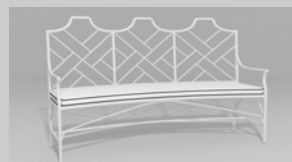

Description: Chippendale Star Back Club Chair
Item Number: 6122 **Collection:** Chippendale
Materials: Iron, galvanized iron, or aluminum. Please contact us for assistance with material selection.
Weight: 50.00 lbs
Overall Dimensions: 26.00" x 28.00" x 48.00" H **Seat Height:** 17.00" **Seat Dimensions:** 24.00"W x 22.00"D
This product can be customized to your exact specifications

This product is available in your choice of our 15 standard finishes.

We also offer over 3,000 optional finishes for an additional charge.

Our Chippendale collection is inspired by Thomas Chippendale's 18th century furniture designs. Chippendale applied the Chinoiserie style of that era to his classic English look. Chinese Chippendale designs were embellished with architectural details from Chinese temples and palaces. Chippendale's seamless blending of English, Rococo and Chinese design elements set a new standard in European furniture design and created a classic style that has remained popular for more than two centuries. All of our Chippendale pieces are not only functional but provide elegant design focal points as well.

Other Products In this Collection

Item # 6315

Please note that glass tops and cushions are for display only and are not included with our products. Stone tops and shelving are available on selected products. Please call us for current pricing on stone tops and shelving.

Fine, handcrafted furniture and ornamental pieces for the home, garden, patio, and pool.