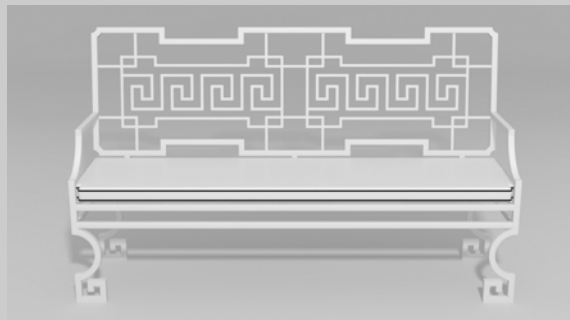

Our Greek Key collection is inspired by the Klismos furniture style of ancient Greece and incorporates the timeless design element known as the Greek Key or Meander. While the earliest Greek furniture was influenced by Egyptian designs, by the 5th century B.C. Greek furniture makers had developed their own style which is embodied in the classic Klismos chair. As a result, their furniture became less square and rigid and more curved and elegant. Furthermore, its smooth and flowing shape inspired cultures of the Middle Ages and the early 19th Century to revive the concept.

Other Products In this Collection

Please note that glass tops and cushions are for display only and are not included with our products. Stone tops and shelving are available on selected products. Please call us for current pricing on stone tops and shelving.

Fine, handcrafted furniture and ornamental pieces for the home, garden, patio, and pool.