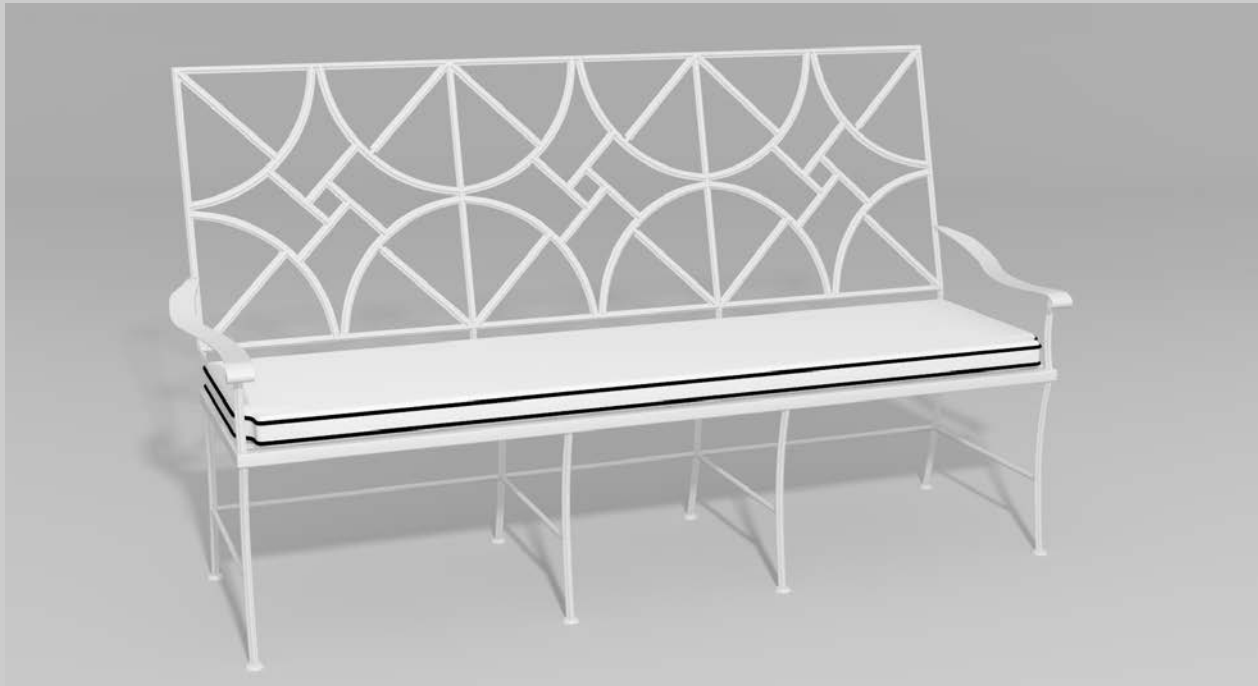

Fine, handcrafted furniture and ornamental pieces for the home, garden, patio, and pool.

Description: Highstreet Chippendale Bench
Item Number: 5600 **Collection:** Chippendale
Materials: Iron, galvanized iron, or aluminum. Please contact us for assistance with material selection.
Weight: 100.00 lbs
Overall Dimensions: 63.00" x 25.00" x 43.00" H **Seat Height:** 17.00" **Seat Dimensions:** 60.00"W x 20.00"D
 This product can be customized to your exact specifications