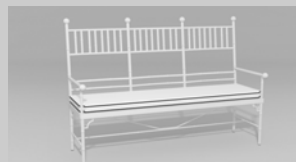

Description: Faux Bamboo Counter Stool
Item Number: 6028 **Collection:** Faux Bamboo
Materials: Iron, galvanized iron, or aluminum. Please contact us for assistance with material selection.
Weight: 35.00 lbs
Overall Dimensions: 18.00" x 22.00" x 49.00" H **Seat Height:** 24.00" **Seat Dimensions:** 18.00"W x 18.00"D
This product can be customized to your exact specifications

This product is available in your choice of our 15 standard finishes.

We also offer over 3,000 optional finishes for an additional charge.

Our Faux Bamboo collection is inspired by the furniture design style that began with the Louis XVI era Chinoiserie and reached its pinnacle in the Royal Pavilion furniture that John Nash designed for the Prince Regent George IV. This design style was heavily influenced by various Oriental design patterns for fretwork, arm rests, back rests, and leg details. We do not use pre-formed material for our Faux Bamboo pieces. Instead, each of the joints or "nodes" in our pieces is individually hand-forged by our master artisans prior to assembly and welding. This important distinction differentiates the pieces in our collection from mass-produced faux bamboo furniture and gives our collection a more natural appearance.

Other Products In this Collection

Item # 6000

Please note that glass tops and cushions are for display only and are not included with our products. Stone tops and shelving are available on selected products. Please call us for current pricing on stone tops and shelving.

Fine, handcrafted furniture and ornamental pieces for the home, garden, patio, and pool.