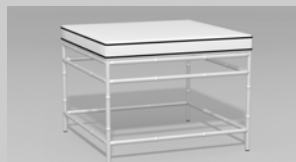

Description: Faux Bamboo Square Coffee Table
Item Number: 6015 **Collection:** Faux Bamboo
Materials: Iron, galvanized iron, or aluminum. Please contact us for assistance with material selection.
Weight: 50.00 lbs
Overall Dimensions: 36.00" x 36.00" x 17.00" H
This product can be customized to your exact specifications

This product is available in your choice of our 15 standard finishes.

We also offer over 3,000 optional finishes for an additional charge.

Our Faux Bamboo collection is inspired by the furniture design style that began with the Louis XVI era Chinoiserie and reached its pinnacle in the Royal Pavilion furniture that John Nash designed for the Prince Regent George IV. This design style was heavily influenced by various Oriental design patterns for fretwork, arm rests, back rests, and leg details. We do not use pre-formed material for our Faux Bamboo pieces. Instead, each of the joints or "nodes" in our pieces is individually hand-forged by our master artisans prior to assembly and welding. This important distinction differentiates the pieces in our collection from mass-produced faux bamboo furniture and gives our collection a more natural appearance.

Other Products In this Collection

Item # 6022

Please note that glass tops and cushions are for display only and are not included with our products. Stone tops and shelving are available on selected products. Please call us for current pricing on stone tops and shelving.

Fine, handcrafted furniture and ornamental pieces for the home, garden, patio, and pool.