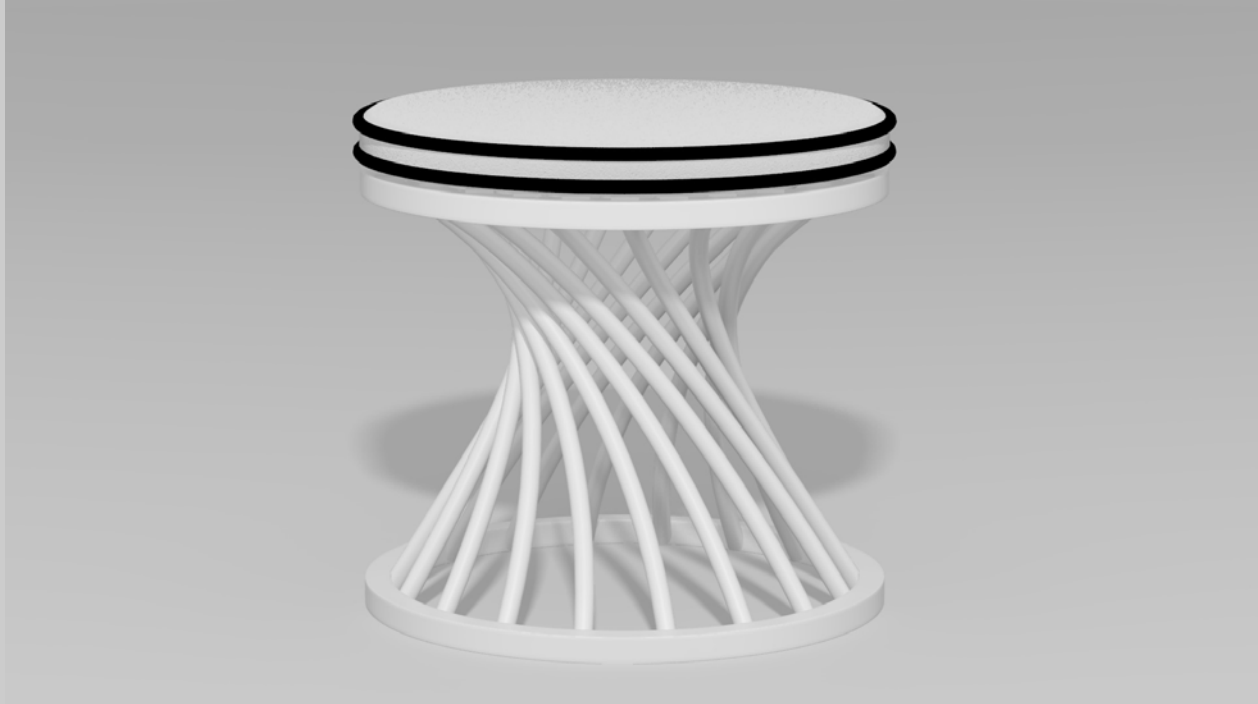

Description: Neptune Ottoman
Item Number: 4512 **Collection:** Art Deco
Materials: Iron, galvanized iron, or aluminum. Please contact us for assistance with material selection.
Weight: 20.00 lbs
Overall Dimensions: 20.00" x 20.00" x 17.00" H
This product can be customized to your exact specifications

This product is available in your choice of our 15 standard finishes.