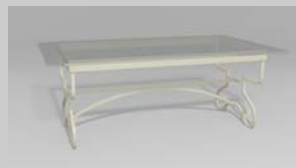

Description: Mediterranean Dining Table Base, 28" diameter base. Shown with 48" diameter top (not included).
Item Number: 5200 **Collection:** Tuscany
Materials: Iron, galvanized iron, or aluminum. Please contact us for assistance with material selection.
Weight: 50.00 lbs
Overall Dimensions: 36.00" x 36.00" x 29.00" H
This product can be customized to your exact specifications

This product is available in your choice of our 15 standard finishes.

We also offer over 3,000 optional finishes for an additional charge.

Our Tuscany collection is inspired by the iron furniture produced in Tuscany, Italy. Long considered the birthplace of the Renaissance, the Tuscany region of Italy is renowned for its rich, artistic legacy. The region's cultural heritage features timeless contributions by some of the grand masters of art, literature and music including Michelangelo, Leonardo da Vinci, Dante and Puccini. For centuries, the master furniture makers of the Tuscany region have produced various styles of wrought iron furniture ranging from Gothic to neo-classical. Furniture and decorative works featuring these classic designs continue to adorn estates and formal gardens throughout the Mediterranean coastal areas.

Other Products In this Collection

Item # 5114

Please note that glass tops and cushions are for display only and are not included with our products. Stone tops and shelving are available on selected products. Please call us for current pricing on stone tops and shelving.

Fine, handcrafted furniture and ornamental pieces for the home, garden, patio, and pool.