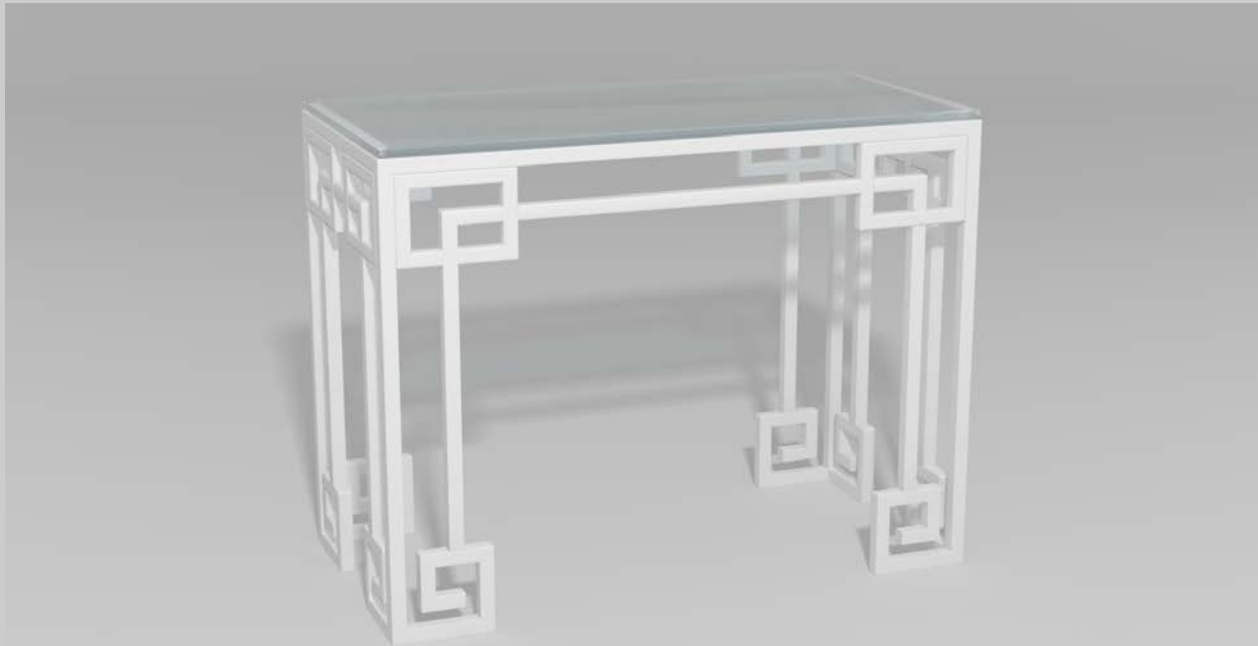

Fine, handcrafted furniture and ornamental pieces for the home, garden, patio, and pool.

Description: Greek Key Apollo Console.
Item Number: 6400 **Collection:** Greek Key
Materials: Iron, galvanized iron, or aluminum. Please contact us for assistance with material selection.
Weight: 100.00 lbs
Overall Dimensions: 42.00" x 21.00" x 32.00" H
This product can be customized to your exact specifications