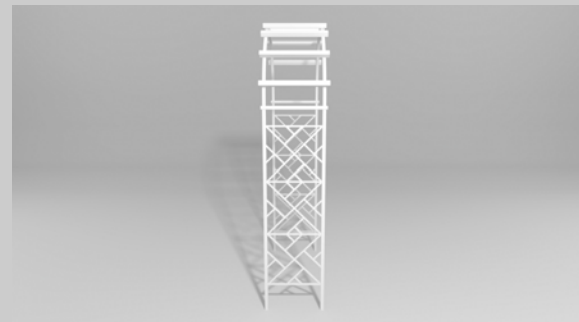

Our Chippendale collection is inspired by Thomas Chippendale's 18th century furniture designs. Chippendale applied the Chinoiserie style of that era to his classic English look. Chinese Chippendale designs were embellished with architectural details from Chinese temples and palaces. Chippendale's seamless blending of English, Rococo and Chinese design elements set a new standard in European furniture design and created a classic style that has remained popular for more than two centuries. All of our Chippendale pieces are not only functional but provide elegant design focal points as well.

Other Products In this Collection

Please note that glass tops and cushions are for display only and are not included with our products. Stone tops and shelving are available on selected products. Please call us for current pricing on stone tops and shelving.

Fine, handcrafted furniture and ornamental pieces for the home, garden, patio, and pool.