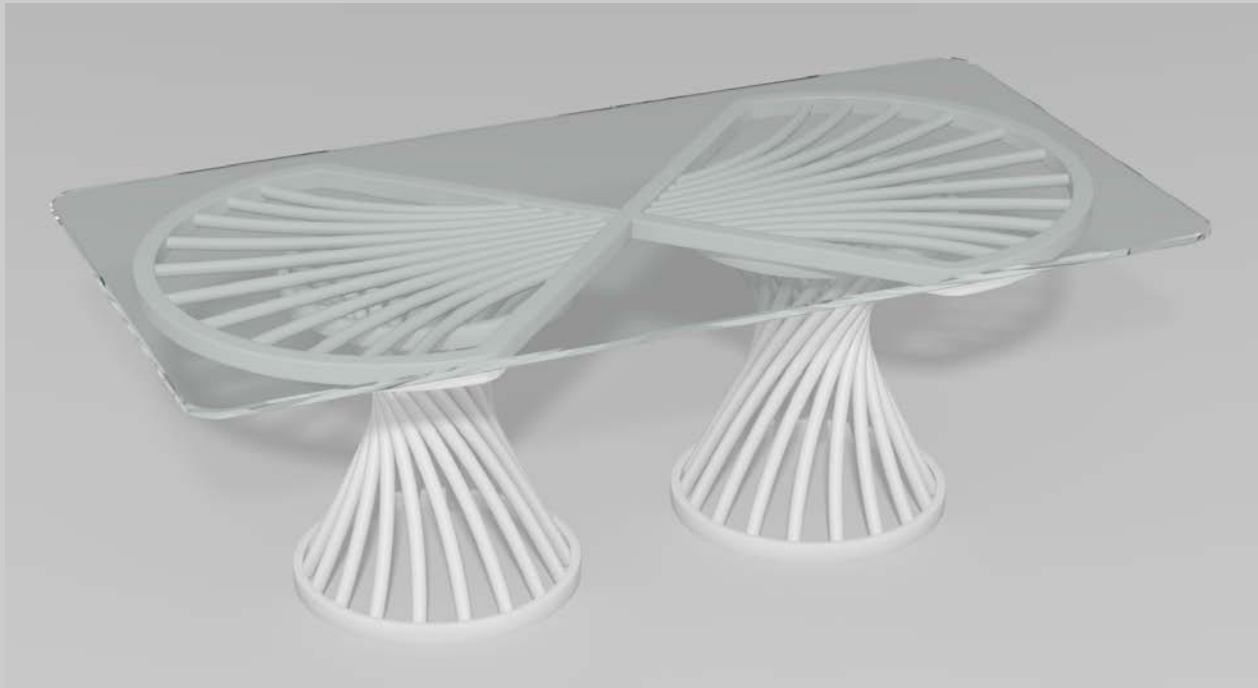

Fine, handcrafted furniture and ornamental pieces for the home, garden, patio, and pool.

Description: Neptune Coffee Table
Item Number: 4514 **Collection:** Art Deco
Materials: Iron, galvanized iron, or aluminum. Please contact us for assistance with material selection.
Weight: 55.00 lbs
Overall Dimensions: 48.00" x 24.00" x 17.00" H
 This product can be customized to your exact specifications