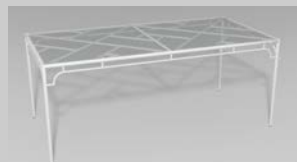

Description: Faux Bamboo Side Chair
Item Number: 6024 **Collection:** Faux Bamboo
Materials: Iron, galvanized iron, or aluminum. Please contact us for assistance with material selection.
Weight: 20.00 lbs
Overall Dimensions: 20.00" x 22.00" x 42.00" H **Seat Height:** 17.00" **Seat Dimensions:** 18.00"W x 18.00"D
This product can be customized to your exact specifications

This product is available in your choice of our 15 standard finishes.

We also offer over 3,000 optional finishes for an additional charge.

Our Faux Bamboo collection is inspired by the furniture design style that began with the Louis XVI era Chinoiserie and reached its pinnacle in the Royal Pavilion furniture that John Nash designed for the Prince Regent George IV. This design style was heavily influenced by various Oriental design patterns for fretwork, arm rests, back rests, and leg details. We do not use pre-formed material for our Faux Bamboo pieces. Instead, each of the joints or "nodes" in our pieces is individually hand-forged by our master artisans prior to assembly and welding. This important distinction differentiates the pieces in our collection from mass-produced faux bamboo furniture and gives our collection a more natural appearance.

Other Products In this Collection

Item # 6010

Please note that glass tops and cushions are for display only and are not included with our products. Stone tops and shelving are available on selected products. Please call us for current pricing on stone tops and shelving.

Fine, handcrafted furniture and ornamental pieces for the home, garden, patio, and pool.