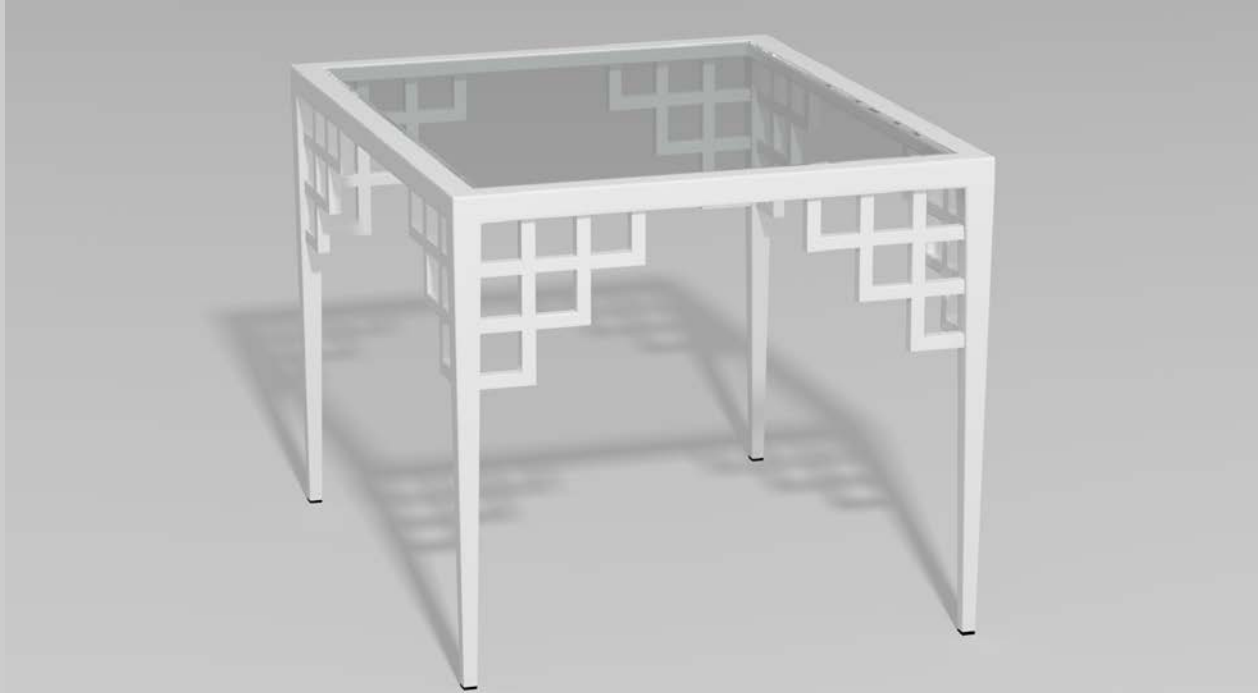

Description: Manhattan Side Table
Item Number: 5420 **Collection:** Neoclassic
Materials: Iron, galvanized iron, or aluminum. Please contact us for assistance with material selection.
Weight: 25.00 lbs
Overall Dimensions: 24.00" x 20.00" x 18.00" H
This product can be customized to your exact specifications

This product is available in your choice of our 14 standard finishes.