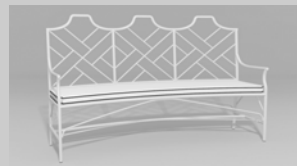

Description: Chinese Chippendale Barstool
Item Number: 6302 **Collection:** Chippendale
Materials: Iron, galvanized iron, or aluminum. Please contact us for assistance with material selection.
Weight: 30.00 lbs
Overall Dimensions: 18.00" x 20.00" x 54.00" H **Seat Height:** 28.00" **Seat Dimensions:** 18.00"W x 18.00"D
This product can be customized to your exact specifications

This product is available in your choice of our 15 standard finishes.

We also offer over 3,000 optional finishes for an additional charge.

Our Chippendale collection is inspired by Thomas Chippendale's 18th century furniture designs. Chippendale applied the Chinoiserie style of that era to his classic English look. Chinese Chippendale designs were embellished with architectural details from Chinese temples and palaces. Chippendale's seamless blending of English, Rococo and Chinese design elements set a new standard in European furniture design and created a classic style that has remained popular for more than two centuries. All of our Chippendale pieces are not only functional but provide elegant design focal points as well.

Other Products In this Collection

Item # 6315

Please note that glass tops and cushions are for display only and are not included with our products. Stone tops and shelving are available on selected products. Please call us for current pricing on stone tops and shelving.

Fine, handcrafted furniture and ornamental pieces for the home, garden, patio, and pool.