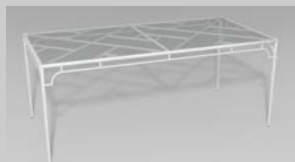

Other Products In this Collection

Item # 6010