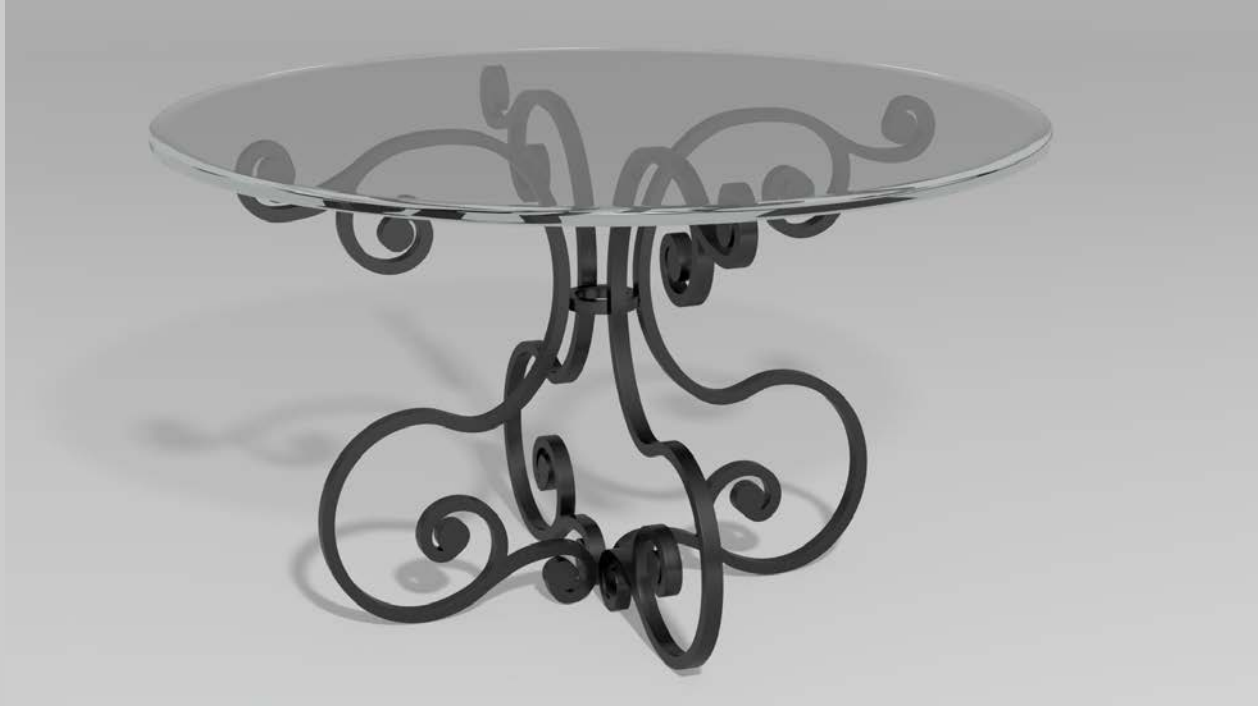

Description: Tuscany Dining Table Base
Item Number: 5710 **Collection:** Tuscany
Materials: Iron, galvanized iron, or aluminum. Please contact us for assistance with material selection.
Weight: 90.00 lbs
Overall Dimensions: 30.00" x 30.00" x 29.00" H
This product can be customized to your exact specifications

This product is available in your choice of our 15 standard finishes.