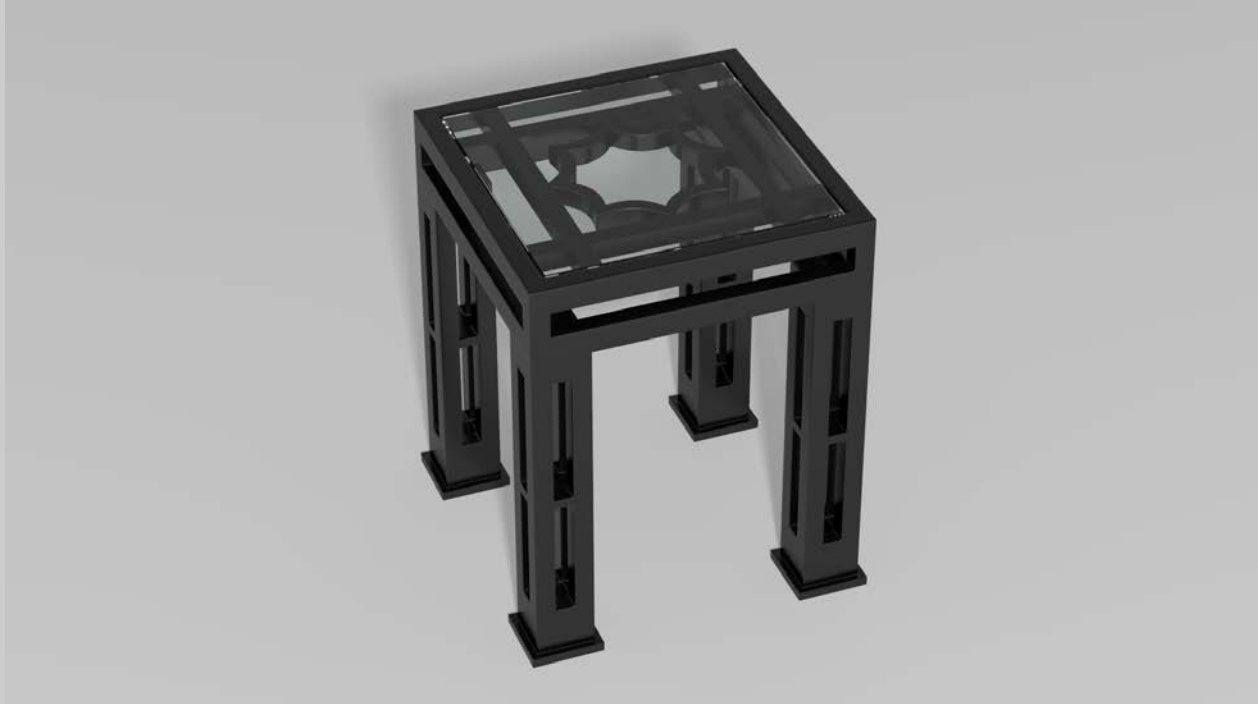

Fine, handcrafted furniture and ornamental pieces for the home, garden, patio, and pool.

Description: Mandarin End Table
Item Number: 6809 **Collection:** Dynasty
Materials: Iron, galvanized iron, or aluminum. Please contact us for assistance with material selection.
Weight: 30.00 lbs
Overall Dimensions: 18.00" x 18.00" x 22.00" H
This product can be customized to your exact specifications