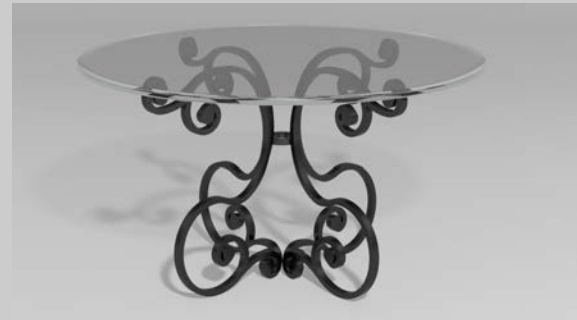

This product is available in your choice of our 15 standard finishes.

We also offer over 3,000 optional finishes for an additional charge.

Our Tuscany collection is inspired by the iron furniture produced in Tuscany, Italy. Long considered the birthplace of the Renaissance, the Tuscany region of Italy is renowned for its rich, artistic legacy. The region's cultural heritage features timeless contributions by some of the grand masters of art, literature and music including Michelangelo, Leonardo da Vinci, Dante and Puccini. For centuries, the master furniture makers of the Tuscany region have produced various styles of wrought iron furniture ranging from Gothic to neo-classical. Furniture and decorative works featuring these classic designs continue to adorn estates and formal gardens throughout the Mediterranean coastal areas.