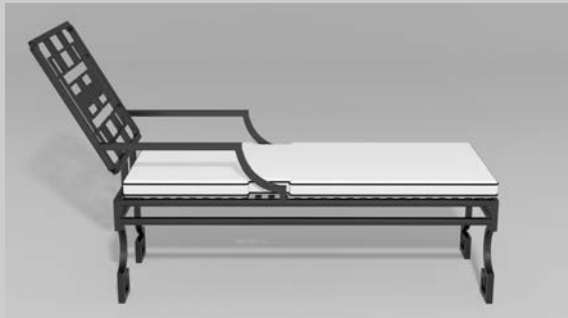

Our Greek Key collection is inspired by the Klismos furniture style of ancient Greece and incorporates the timeless design element known as the Greek Key or Meander. While the earliest Greek furniture was influenced by Egyptian designs, by the 5th century B.C. Greek furniture makers had developed their own style which is embodied in the classic Klismos chair. As a result, their furniture became less square and rigid and more curved and elegant. Furthermore, its smooth and flowing shape inspired cultures of the Middle Ages and the early 19th Century to revive the concept.

Other Products In this Collection

Please note that glass tops and cushions are for display only and are not included with our products. Stone tops and shelving are available on selected products. Please call us for current pricing on stone tops and shelving.

Fine, handcrafted furniture and ornamental pieces for the home, garden, patio, and pool.