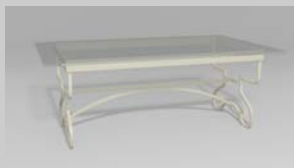

Description: Tuscany Dining Table Base
Item Number: 5710 **Collection:** Tuscany
Materials: Iron, galvanized iron, or aluminum. Please contact us for assistance with material selection.
Weight: 90.00 lbs
Overall Dimensions: 30.00" x 30.00" x 29.00" H
This product can be customized to your exact specifications

This product is available in your choice of our 15 standard finishes.

We also offer over 3,000 optional finishes for an additional charge.

Our Tuscany collection is inspired by the iron furniture produced in Tuscany, Italy. Long considered the birthplace of the Renaissance, the Tuscany region of Italy is renowned for its rich, artistic legacy. The region's cultural heritage features timeless contributions by some of the grand masters of art, literature and music including Michelangelo, Leonardo da Vinci, Dante and Puccini. For centuries, the master furniture makers of the Tuscany region have produced various styles of wrought iron furniture ranging from Gothic to neo-classical. Furniture and decorative works featuring these classic designs continue to adorn estates and formal gardens throughout the Mediterranean coastal areas.

Other Products In this Collection

Item # 5114

Please note that glass tops and cushions are for display only and are not included with our products. Stone tops and shelving are available on selected products. Please call us for current pricing on stone tops and shelving.

Fine, handcrafted furniture and ornamental pieces for the home, garden, patio, and pool.