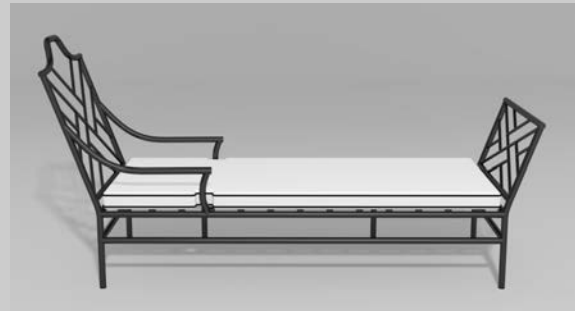

Our Chippendale collection is inspired by Thomas Chippendale's 18th century furniture designs. Chippendale applied the Chinoiserie style of that era to his classic English look. Chinese Chippendale designs were embellished with architectural details from Chinese temples and palaces. Chippendale's seamless blending of English, Rococo and Chinese design elements set a new standard in European furniture design and created a classic style that has remained popular for more than two centuries. All of our Chippendale pieces are not only functional but provide elegant design focal points as well.

Other Products In this Collection

Please note that glass tops and cushions are for display only and are not included with our products. Stone tops and shelving are available on selected products. Please call us for current pricing on stone tops and shelving.

Fine, handcrafted furniture and ornamental pieces for the home, garden, patio, and pool.