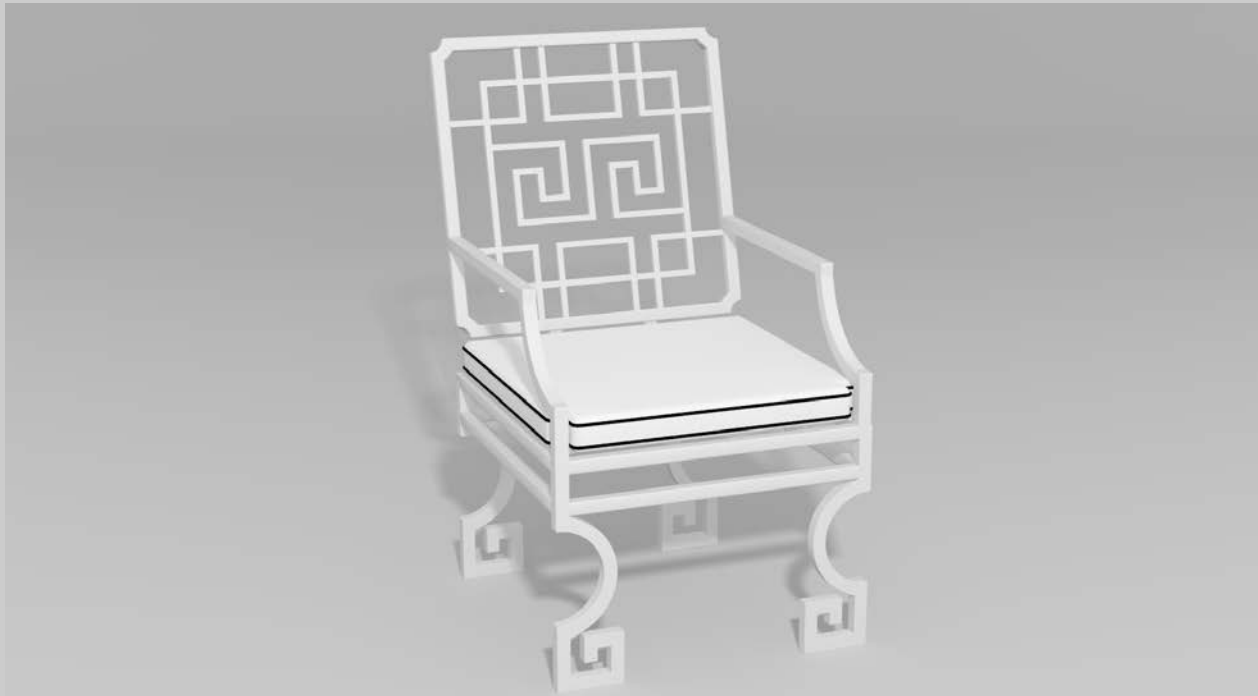

Fine, handcrafted furniture and ornamental pieces for the home, garden, patio, and pool.

Description: Greek Key Club Chair
Item Number: 6401 **Collection:** Greek Key
Materials: Iron, galvanized iron, or aluminum. Please contact us for assistance with material selection.
Weight: 35.00 lbs
Overall Dimensions: 26.00" x 32.00" x 43.00" H **Seat Height:** 17.00" **Seat Dimensions:** 24.00"W x 24.00"D
 This product can be customized to your exact specifications