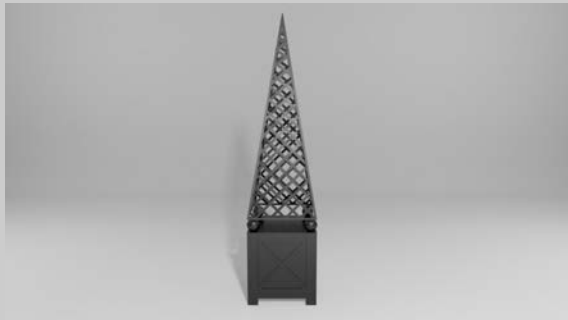

Fine, handcrafted furniture and ornamental pieces for the home, garden, patio, and pool.

Description: Statement Lattice Obelisk
Item Number: 7301 **Collection:** English Conservatory
Materials: Iron, galvanized iron, or aluminum. Please contact us for assistance with material selection.
Weight: 250.00 lbs
Overall Dimensions: 26.00" x 26.00" x 112.00" H
This product can be customized to your exact specifications

This product is available in your choice of our 15 standard finishes.

We also offer over 3,000 optional finishes for an additional charge.

Our English Conservatory collection features pieces inspired by a variety of design styles from the Victorian, Regency, and Empire periods. The original pieces adorned the sophisticated formal gardens and conservatories of France and England during the eighteenth and nineteenth centuries. Most of our conservatory wirework and ornamental pieces are authentic reproductions that are of the same scale and design as the originals.