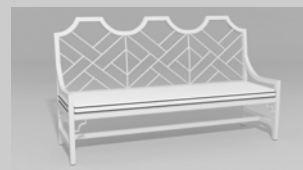

Item # 6703

Please note that glass tops and cushions are for display only and are not included with our products. Stone tops and shelving are available on selected products. Please call us for current pricing on stone tops and shelving.

Fine, handcrafted furniture and ornamental pieces for the home, garden, patio, and pool.