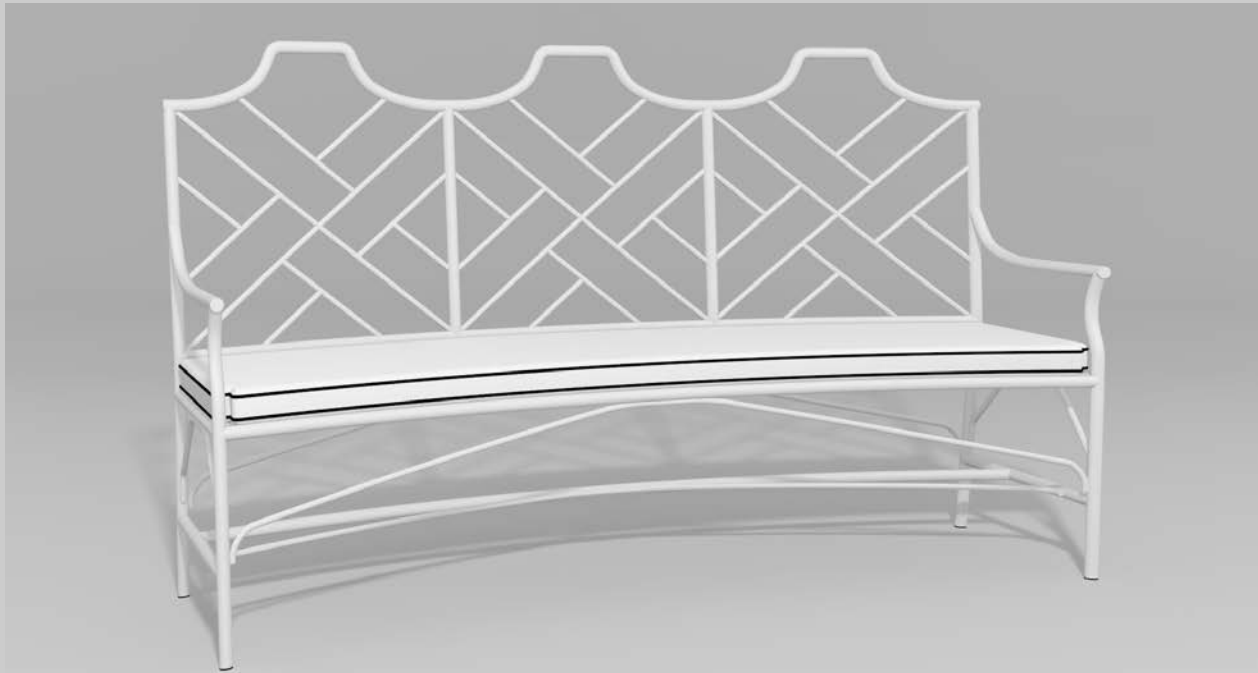

Description: Chinese Chippendale Curved Bench
Item Number: 6315 **Collection:** Chippendale
Materials: Iron, galvanized iron, or aluminum. Please contact us for assistance with material selection.
Weight: 85.00 lbs
Overall Dimensions: 72.00" x 29.00" x 44.00" H **Seat Height:** 17.00" **Seat Dimensions:** 72.00"W x 20.00"D
This product can be customized to your exact specifications