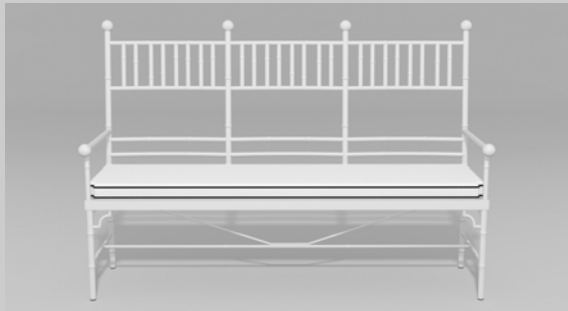

Our Faux Bamboo collection is inspired by the furniture design style that began with the Louis XVI era Chinoiserie and reached its pinnacle in the Royal Pavilion furniture that John Nash designed for the Prince Regent George IV. This design style was heavily influenced by various Oriental design patterns for fretwork, arm rests, back rests, and leg details. We do not use pre-formed material for our Faux Bamboo pieces. Instead, each of the joints or "nodes" in our pieces is individually hand-forged by our master artisans prior to assembly and welding. This important distinction differentiates the pieces in our collection from mass-produced faux bamboo furniture and gives our collection a more natural appearance.

Other Products In this Collection

Please note that glass tops and cushions are for display only and are not included with our products. Stone tops and shelving are available on selected products. Please call us for current pricing on stone tops and shelving.

Fine, handcrafted furniture and ornamental pieces for the home, garden, patio, and pool.