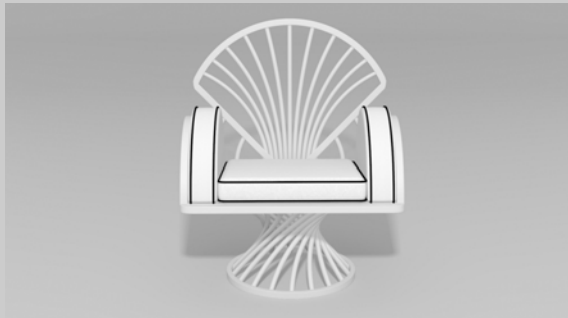

Our Art Deco collection is inspired by the modern furniture designs that first appeared in France following World War I and continued on through the 1940s. The Art Deco style is characterized by streamlined, Machine Age forms and images with rich colors, lavish ornamentation, and bold geometric patterns. Its distinctive symmetry and rectilinear design style marked a departure from the organic and curvilinear style of the Art Nouveau period which preceded it. Throughout this era, the Art Deco style evoked a sense of luxury and glamour, and reflected the rapid pace of technological progress that occurred during the industrialization of the early to mid-20th century.

Other Products In this Collection

Please note that glass tops and cushions are for display only and are not included with our products. Stone tops and shelving are available on selected products. Please call us for current pricing on stone tops and shelving.

Fine, handcrafted furniture and ornamental pieces for the home, garden, patio, and pool.