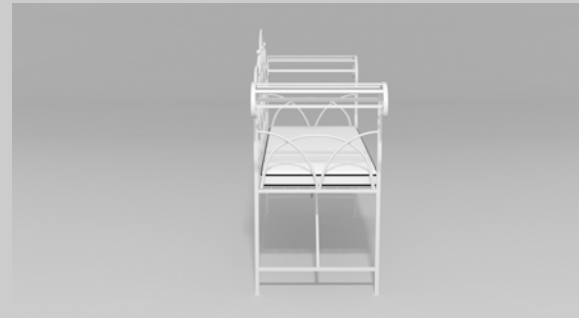

Our Victorian Wire collection features designs inspired by the formal garden furniture and ornamental products that were introduced in France and England during the Victorian period. One of the technological advances that resulted from the Industrial Revolution was the use of wire in the decorative arts and furniture. By the middle of the 19th century, wire was used to make tables, etageres, jardinières, and garden chairs. These elegant designs have remained popular since their introduction and can be found in homes and gardens around the world.

Other Products In this Collection

Please note that glass tops and cushions are for display only and are not included with our products. Stone tops and shelving are available on selected products. Please call us for current pricing on stone tops and shelving.

Fine, handcrafted furniture and ornamental pieces for the home, garden, patio, and pool.