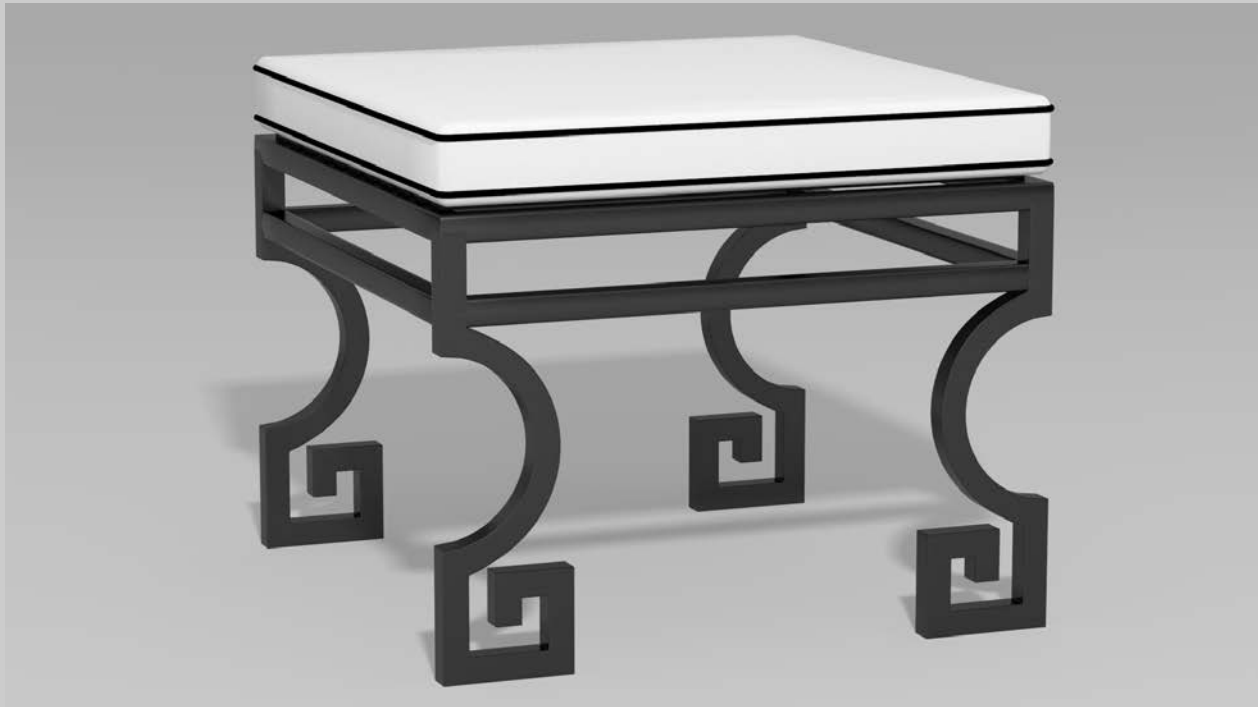

Fine, handcrafted furniture and ornamental pieces for the home, garden, patio, and pool.

Description: Greek Key Ottoman
Item Number: 6402 **Collection:** Greek Key
Materials: Iron, galvanized iron, or aluminum. Please contact us for assistance with material selection.
Weight: 20.00 lbs
Overall Dimensions: 24.00" x 24.00" x 17.00" H **Seat Height:** 17.00"
 This product can be customized to your exact specifications