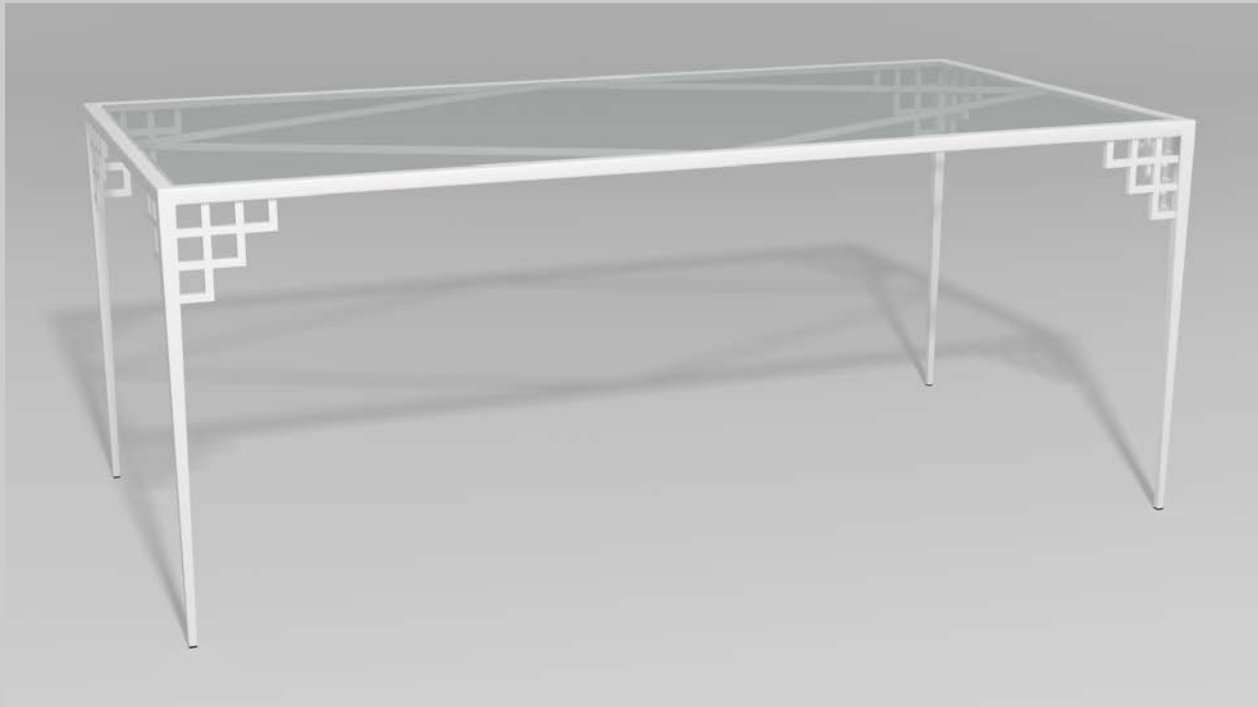

Description: Manhattan Dining Table
Item Number: 5404 **Collection:** Neoclassic
Materials: Iron, galvanized iron, or aluminum. Please contact us for assistance with material selection.
Weight: 100.00 lbs
Overall Dimensions: 72.00" x 36.00" x 29.00" H
This product can be customized to your exact specifications

This product is available in your choice of our 15 standard finishes.