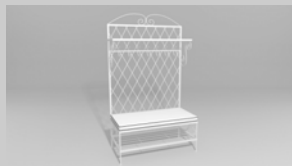

Description: Provence Circular Cafe Table
Item Number: 5821 **Collection:** French Provincial
Materials: Iron, galvanized iron, or aluminum. Please contact us for assistance with material selection.
Weight: 40.00 lbs
Overall Dimensions: 36.00" x 36.00" x 29.00" H
This product can be customized to your exact specifications

This product is available in your choice of our 15 standard finishes.

We also offer over 3,000 optional finishes for an additional charge.

Our French Provincial collection is inspired by the French Provincial furniture that graced country homes and farm houses in Normandy, Provence and Bordeaux from the 18th to mid-19th centuries. This furniture was produced by French artisans in provincial centers such as Blois, Orleans and Lyon who crafted rustic versions of the elaborate Louis XV and Rococo furniture that was popular in Paris. Their designs combined form and functionality with grace, and made finer living accessible to those who lived in the countryside.

Other Products In this Collection

Item # 5810

Please note that glass tops and cushions are for display only and are not included with our products. Stone tops and shelving are available on selected products. Please call us for current pricing on stone tops and shelving.

Fine, handcrafted furniture and ornamental pieces for the home, garden, patio, and pool.