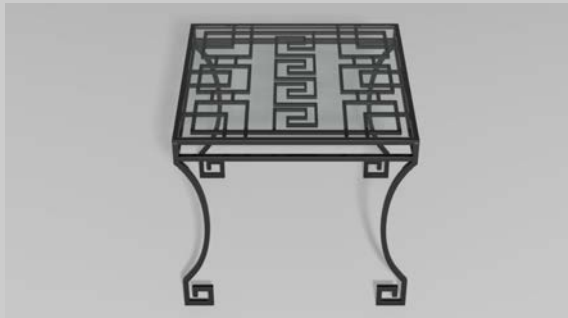

Our Greek Key collection is inspired by the Klismos furniture style of ancient Greece and incorporates the timeless design element known as the Greek Key or Meander. While the earliest Greek furniture was influenced by Egyptian designs, by the 5th century B.C. Greek furniture makers had developed their own style which is embodied in the classic Klismos chair. As a result, their furniture became less square and rigid and more curved and elegant. Furthermore, its smooth and flowing shape inspired cultures of the Middle Ages and the early 19th Century to revive the concept.

Other Products In this Collection

Please note that glass tops and cushions are for display only and are not included with our products. Stone tops and shelving are available on selected products. Please call us for current pricing on stone tops and shelving.

Fine, handcrafted furniture and ornamental pieces for the home, garden, patio, and pool.