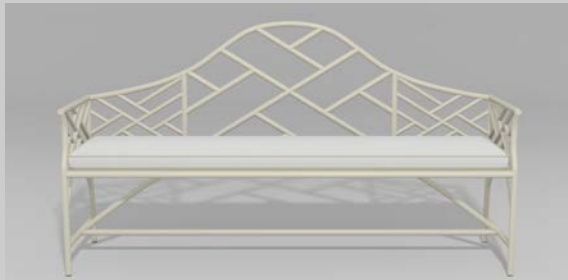

Fine, handcrafted furniture and ornamental pieces for the home, garden, patio, and pool.

Description: Chinese Chippendale Camelback Bench
Item Number: 6340 **Collection:** Chippendale
Materials: Iron, galvanized iron, or aluminum. Please contact us for assistance with material selection.
Weight: 100.00 lbs
Overall Dimensions: 72.00" x 22.00" x 40.00" H **Seat Height:** 17.00" **Seat Dimensions:** 70.00"W x 18.00"D
 This product can be customized to your exact specifications

This product is available in your choice of our 15 standard finishes.

We also offer over 3,000 optional finishes for an additional charge.

Our Chippendale collection is inspired by Thomas Chippendale's 18th century furniture designs. Chippendale applied the Chinoiserie style of that era to his classic English look. Chinese Chippendale designs were embellished with architectural details from Chinese temples and palaces. Chippendale's seamless blending of English, Rococo and Chinese design elements set a new standard in European furniture design and created a classic style that has remained popular for more than two centuries. All of our Chippendale pieces are not only functional but provide elegant design focal points as well.