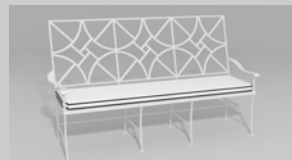

Description: Chinese Chippendale Counter Stool
Item Number: 6304 **Collection:** Chippendale
Materials: Iron, galvanized iron, or aluminum. Please contact us for assistance with material selection.
Weight: 30.00 lbs
Overall Dimensions: 18.00" x 23.00" x 50.00" H **Seat Height:** 24.00" **Seat Dimensions:** 18.00"W x 18.00"D
This product can be customized to your exact specifications

This product is available in your choice of our 15 standard finishes.

We also offer over 3,000 optional finishes for an additional charge.

Our Chippendale collection is inspired by Thomas Chippendale's 18th century furniture designs. Chippendale applied the Chinoiserie style of that era to his classic English look. Chinese Chippendale designs were embellished with architectural details from Chinese temples and palaces. Chippendale's seamless blending of English, Rococo and Chinese design elements set a new standard in European furniture design and created a classic style that has remained popular for more than two centuries. All of our Chippendale pieces are not only functional but provide elegant design focal points as well.

Other Products In this Collection

Item # 5600

Please note that glass tops and cushions are for display only and are not included with our products. Stone tops and shelving are available on selected products. Please call us for current pricing on stone tops and shelving.

Fine, handcrafted furniture and ornamental pieces for the home, garden, patio, and pool.