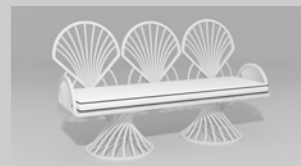

Item # 4500

Please note that glass tops and cushions are for display only and are not included with our products. Stone tops and shelving are available on selected products. Please call us for current pricing on stone tops and shelving.

Fine, handcrafted furniture and ornamental pieces for the home, garden, patio, and pool.