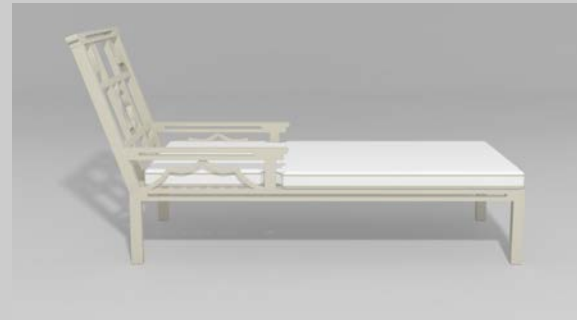

Our Dynasty Collection is inspired by various Chinese furniture designs which boast a history that spans over 4000 years. Classical Chinese furniture traces its origins back to the Tang Dynasty of the first millennium and reached its golden age during the Ming and Qing Dynasties. During this era, master artisans elevated furniture making into an art form. Their pieces were not only used indoors, but also adorned the royal gardens of the emperor, his court, and the Chinese aristocracy. Furniture from this period is prized for its beauty, elegance and design harmony. The distinctive elements of these furniture designs have remained popular in the West since their introduction in the seventeenth century.

Other Products In this Collection

Please note that glass tops and cushions are for display only and are not included with our products. Stone tops and shelving are available on selected products. Please call us for current pricing on stone tops and shelving.

Fine, handcrafted furniture and ornamental pieces for the home, garden, patio, and pool.