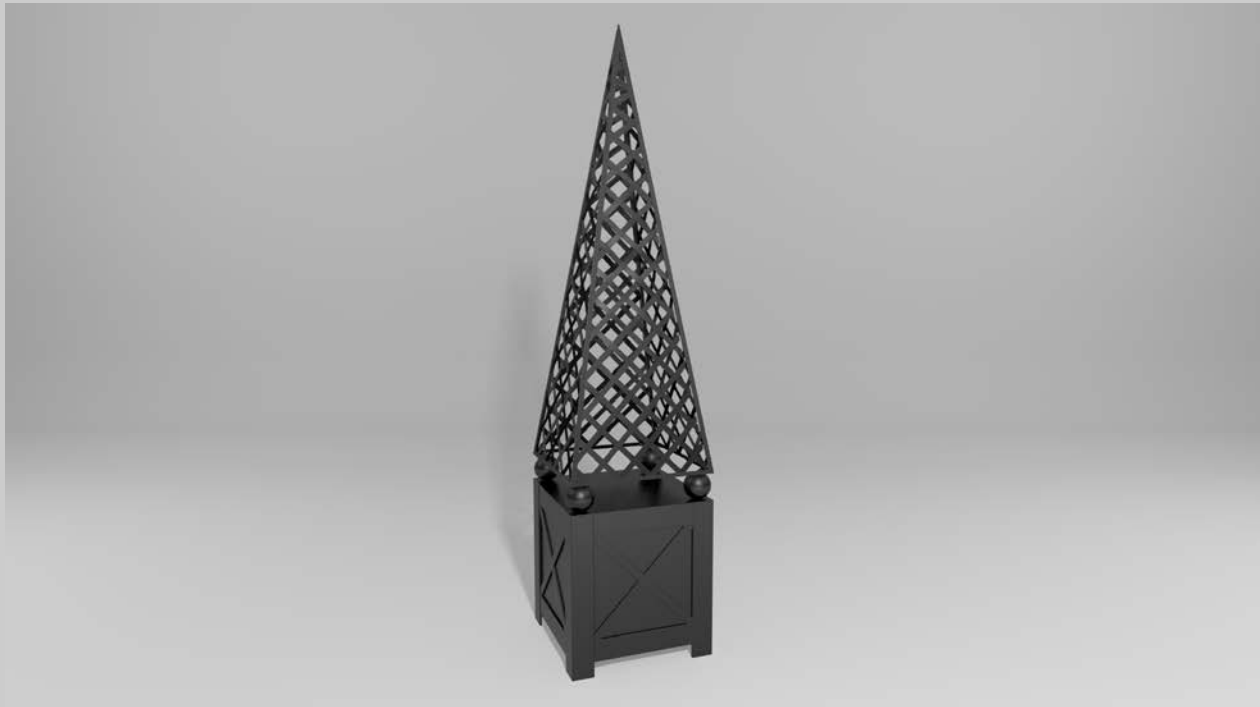

Description: Statement Lattice Obelisk
Item Number: 7301 **Collection:** English Conservatory
Materials: Iron, galvanized iron, or aluminum. Please contact us for assistance with material selection.
Weight: 250.00 lbs
Overall Dimensions: 26.00" x 26.00" x 112.00" H
This product can be customized to your exact specifications

This product is available in your choice of our 15 standard finishes.