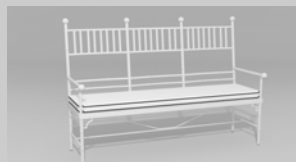

Description: Faux Bamboo Armchair
Item Number: 6026 **Collection:** Faux Bamboo
Materials: Iron, galvanized iron, or aluminum. Please contact us for assistance with material selection.
Weight: 30.00 lbs
Overall Dimensions: 20.00" x 24.00" x 42.00" H **Seat Height:** 17.00" **Seat Dimensions:** 18.00"W x 18.00"D
This product can be customized to your exact specifications

This product is available in your choice of our 15 standard finishes.

We also offer over 3,000 optional finishes for an additional charge.

Our Faux Bamboo collection is inspired by the furniture design style that began with the Louis XVI era Chinoiserie and reached its pinnacle in the Royal Pavilion furniture that John Nash designed for the Prince Regent George IV. This design style was heavily influenced by various Oriental design patterns for fretwork, arm rests, back rests, and leg details. We do not use pre-formed material for our Faux Bamboo pieces. Instead, each of the joints or "nodes" in our pieces is individually hand-forged by our master artisans prior to assembly and welding. This important distinction differentiates the pieces in our collection from mass-produced faux bamboo furniture and gives our collection a more natural appearance.

Other Products In this Collection

Item # 6000

Please note that glass tops and cushions are for display only and are not included with our products. Stone tops and shelving are available on selected products. Please call us for current pricing on stone tops and shelving.

Fine, handcrafted furniture and ornamental pieces for the home, garden, patio, and pool.