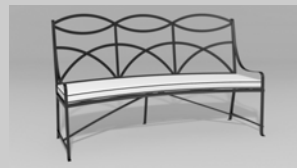

Description: Regency Tete-a-Tete
Item Number: 6140 **Collection:** Regency
Materials: Iron, galvanized iron, or aluminum. Please contact us for assistance with material selection.
Weight: 102.00 lbs
Overall Dimensions: 64.50" x 27.50" x 39.00" H **Seat Height:** 17.00"
This product can be customized to your exact specifications

This product is available in your choice of our 15 standard finishes.

We also offer over 3,000 optional finishes for an additional charge.

Our Regency collection is inspired by the Regency period of Britain under the proxy reign of the Prince Regent George IV. This short era, which lasted from 1811-1820, gave rise to a new design style that followed the neo-classical Georgian Style of the 18th century by adding an elegance and lightness of touch. John Nash, one of the great architects of this period, designed the world renowned Regency terraces of Regent's Park and Regent Street in London. During the Regency period, the use of elegant, wrought iron architectural design elements became popular.

Other Products In this Collection

Item # 6151

Please note that glass tops and cushions are for display only and are not included with our products. Stone tops and shelving are available on selected products. Please call us for current pricing on stone tops and shelving.

Fine, handcrafted furniture and ornamental pieces for the home, garden, patio, and pool.