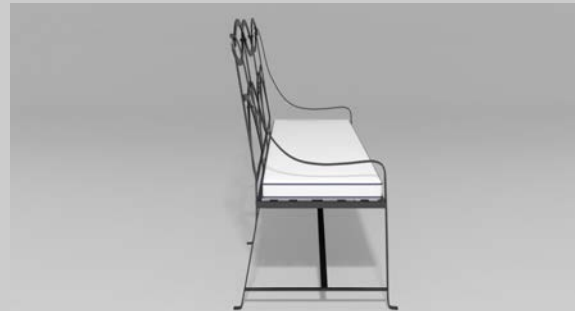

Our Regency collection is inspired by the Regency period of Britain under the proxy reign of the Prince Regent George IV. This short era, which lasted from 1811-1820, gave rise to a new design style that followed the neo-classical Georgian Style of the 18th century by adding an elegance and lightness of touch. John Nash, one of the great architects of this period, designed the world renowned Regency terraces of Regent's Park and Regent Street in London. During the Regency period, the use of elegant, wrought iron architectural design elements became popular.

Other Products In this Collection

Please note that glass tops and cushions are for display only and are not included with our products. Stone tops and shelving are available on selected products. Please call us for current pricing on stone tops and shelving.

Fine, handcrafted furniture and ornamental pieces for the home, garden, patio, and pool.