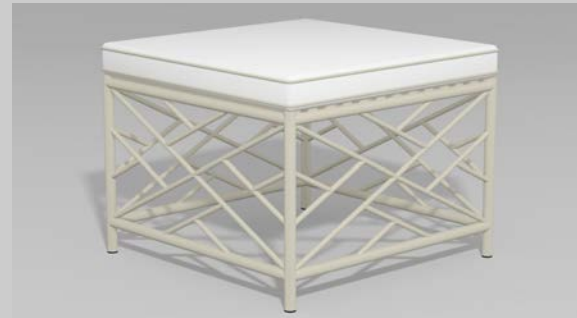

Our Chippendale collection is inspired by Thomas Chippendale's 18th century furniture designs. Chippendale applied the Chinoiserie style of that era to his classic English look. Chinese Chippendale designs were embellished with architectural details from Chinese temples and palaces. Chippendale's seamless blending of English, Rococo and Chinese design elements set a new standard in European furniture design and created a classic style that has remained popular for more than two centuries. All of our Chippendale pieces are not only functional but provide elegant design focal points as well.

Other Products In this Collection

Please note that glass tops and cushions are for display only and are not included with our products. Stone tops and shelving are available on selected products. Please call us for current pricing on stone tops and shelving.

Fine, handcrafted furniture and ornamental pieces for the home, garden, patio, and pool.