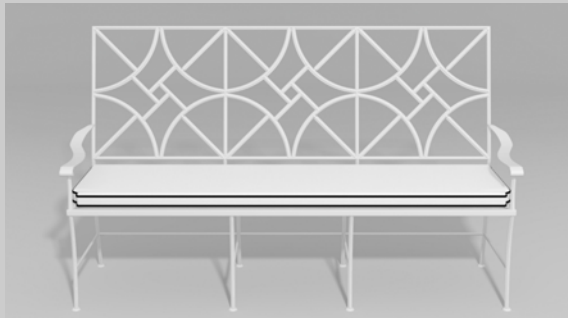

Our Chippendale collection is inspired by Thomas Chippendale's 18th century furniture designs. Chippendale applied the Chinoiserie style of that era to his classic English look. Chinese Chippendale designs were embellished with architectural details from Chinese temples and palaces. Chippendale's seamless blending of English, Rococo and Chinese design elements set a new standard in European furniture design and created a classic style that has remained popular for more than two centuries. All of our Chippendale pieces are not only functional but provide elegant design focal points as well.

Other Products In this Collection

Please note that glass tops and cushions are for display only and are not included with our products. Stone tops and shelving are available on selected products. Please call us for current pricing on stone tops and shelving.

Fine, handcrafted furniture and ornamental pieces for the home, garden, patio, and pool.