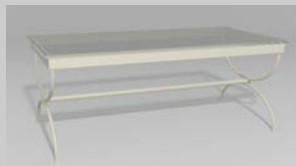

Other Products In this Collection

Item # 5412