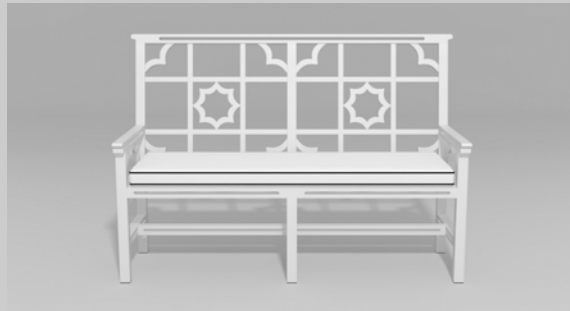

Our Dynasty Collection is inspired by various Chinese furniture designs which boast a history that spans over 4000 years. Classical Chinese furniture traces its origins back to the Tang Dynasty of the first millennium and reached its golden age during the Ming and Qing Dynasties. During this era, master artisans elevated furniture making into an art form. Their pieces were not only used indoors, but also adorned the royal gardens of the emperor, his court, and the Chinese aristocracy. Furniture from this period is prized for its beauty, elegance and design harmony. The distinctive elements of these furniture designs have remained popular in the West since their introduction in the seventeenth century.

Other Products In this Collection

Please note that glass tops and cushions are for display only and are not included with our products. Stone tops and shelving are available on selected products. Please call us for current pricing on stone tops and shelving.

Fine, handcrafted furniture and ornamental pieces for the home, garden, patio, and pool.