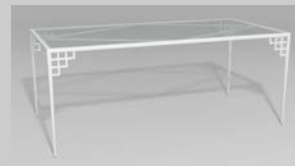

Description: Manhattan Side Table
Item Number: 5420 **Collection:** Neoclassic
Materials: Iron, galvanized iron, or aluminum. Please contact us for assistance with material selection.
Weight: 25.00 lbs
Overall Dimensions: 24.00" x 20.00" x 18.00" H
This product can be customized to your exact specifications

This product is available in your choice of our 14 standard finishes.

We also offer over 3,000 optional finishes for an additional charge.

Our Neoclassic collection is inspired by the Neoclassic style of eighteenth century Europe. This style arose in England and France from a renewed interest in classic Greek and Roman architecture during that time. Neoclassical style is noted for its bold, straight lines and linear forms. Neoclassical designs reflect a distinct transition in which geometric shape and form replaced the opulent designs and the serpentine curves of the Rococo period. As a result, both English and French furniture designs during the second half of the eighteenth century showed strong Greek and Roman influences.

Other Products In this Collection

Item # 5404

Please note that glass tops and cushions are for display only and are not included with our products. Stone tops and shelving are available on selected products. Please call us for current pricing on stone tops and shelving.

Fine, handcrafted furniture and ornamental pieces for the home, garden, patio, and pool.