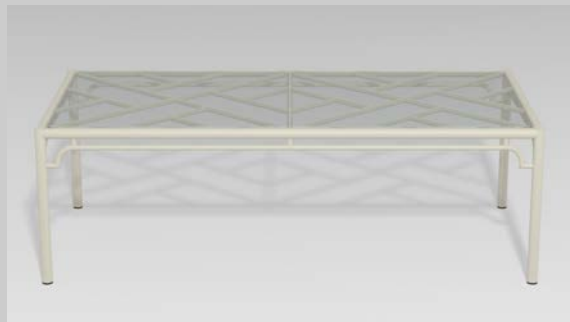

Our Chippendale collection is inspired by Thomas Chippendale's 18th century furniture designs. Chippendale applied the Chinoiserie style of that era to his classic English look. Chinese Chippendale designs were embellished with architectural details from Chinese temples and palaces. Chippendale's seamless blending of English, Rococo and Chinese design elements set a new standard in European furniture design and created a classic style that has remained popular for more than two centuries. All of our Chippendale pieces are not only functional but provide elegant design focal points as well.

Other Products In this Collection

Please note that glass tops and cushions are for display only and are not included with our products. Stone tops and shelving are available on selected products. Please call us for current pricing on stone tops and shelving.

Fine, handcrafted furniture and ornamental pieces for the home, garden, patio, and pool.