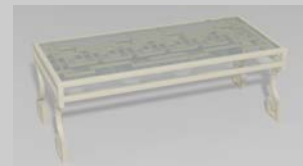

Item # 6404

Please note that glass tops and cushions are for display only and are not included with our products. Stone tops and shelving are available on selected products. Please call us for current pricing on stone tops and shelving.

Fine, handcrafted furniture and ornamental pieces for the home, garden, patio, and pool.