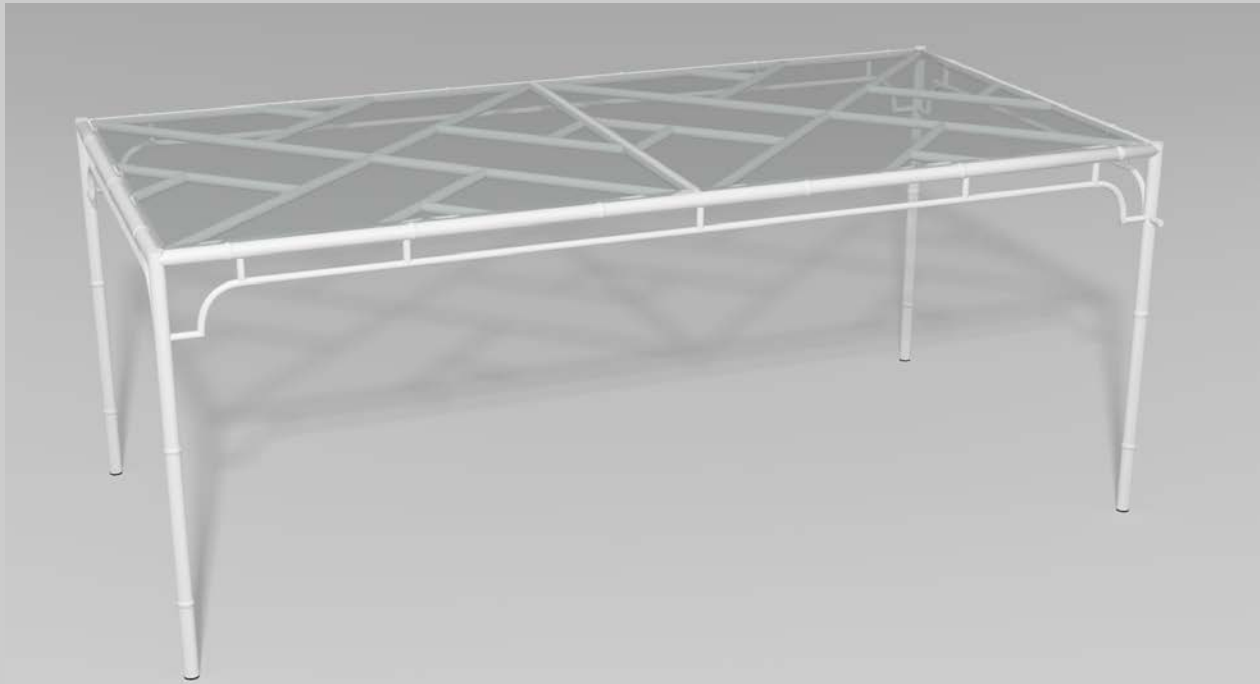

Description: Faux Bamboo Dining Table
Item Number: 6010 **Collection:** Faux Bamboo
Materials: Iron, galvanized iron, or aluminum. Please contact us for assistance with material selection.
Weight: 100.00 lbs
Overall Dimensions: 72.00" x 36.00" x 29.00" H
This product can be customized to your exact specifications