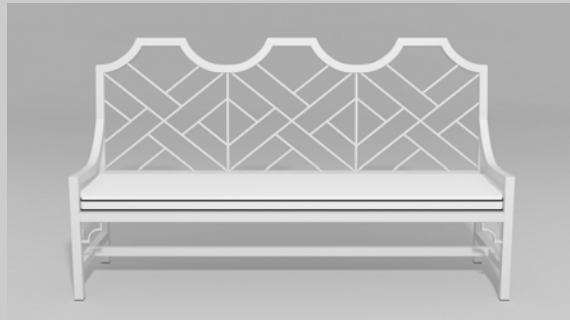

Our Chippendale collection is inspired by Thomas Chippendale's 18th century furniture designs. Chippendale applied the Chinoiserie style of that era to his classic English look. Chinese Chippendale designs were embellished with architectural details from Chinese temples and palaces. Chippendale's seamless blending of English, Rococo and Chinese design elements set a new standard in European furniture design and created a classic style that has remained popular for more than two centuries. All of our Chippendale pieces are not only functional but provide elegant design focal points as well.

Other Products In this Collection

Please note that glass tops and cushions are for display only and are not included with our products. Stone tops and shelving are available on selected products. Please call us for current pricing on stone tops and shelving.

Fine, handcrafted furniture and ornamental pieces for the home, garden, patio, and pool.