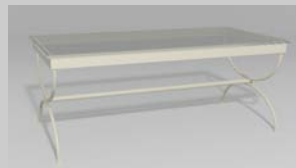

Description: Manhattan Coffee Table
Item Number: 5415 **Collection:** Neoclassic
Materials: Iron, galvanized iron, or aluminum. Please contact us for assistance with material selection.
Weight: 40.00 lbs
Overall Dimensions: 48.00" x 20.00" x 18.00" H
This product can be customized to your exact specifications

This product is available in your choice of our 14 standard finishes.

We also offer over 3,000 optional finishes for an additional charge.

Our Neoclassic collection is inspired by the Neoclassic style of eighteenth century Europe. This style arose in England and France from a renewed interest in classic Greek and Roman architecture during that time. Neoclassical style is noted for its bold, straight lines and linear forms. Neoclassical designs reflect a distinct transition in which geometric shape and form replaced the opulent designs and the serpentine curves of the Rococo period. As a result, both English and French furniture designs during the second half of the eighteenth century showed strong Greek and Roman influences.

Other Products In this Collection

Item # 5412

Please note that glass tops and cushions are for display only and are not included with our products. Stone tops and shelving are available on selected products. Please call us for current pricing on stone tops and shelving.

Fine, handcrafted furniture and ornamental pieces for the home, garden, patio, and pool.