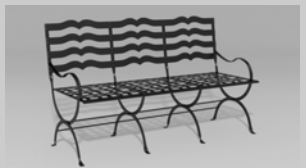

Description: French Ladderback Bench
Item Number: 5880 **Collection:** French Provincial
Materials: Iron, galvanized iron, or aluminum. Please contact us for assistance with material selection.
Weight: 95.00 lbs
Overall Dimensions: 72.00" x 22.00" x 45.00" H
This product can be customized to your exact specifications

This product is available in your choice of our 15 standard finishes.

We also offer over 3,000 optional finishes for an additional charge.

Our French Provincial collection is inspired by the French Provincial furniture that graced country homes and farm houses in Normandy, Provence and Bordeaux from the 18th to mid-19th centuries. This furniture was produced by French artisans in provincial centers such as Blois, Orleans and Lyon who crafted rustic versions of the elaborate Louis XV and Rococo furniture that was popular in Paris. Their designs combined form and functionality with grace, and made finer living accessible to those who lived in the countryside.

Other Products In this Collection

Item # 5300

Please note that glass tops and cushions are for display only and are not included with our products. Stone tops and shelving are available on selected products. Please call us for current pricing on stone tops and shelving.

Fine, handcrafted furniture and ornamental pieces for the home, garden, patio, and pool.