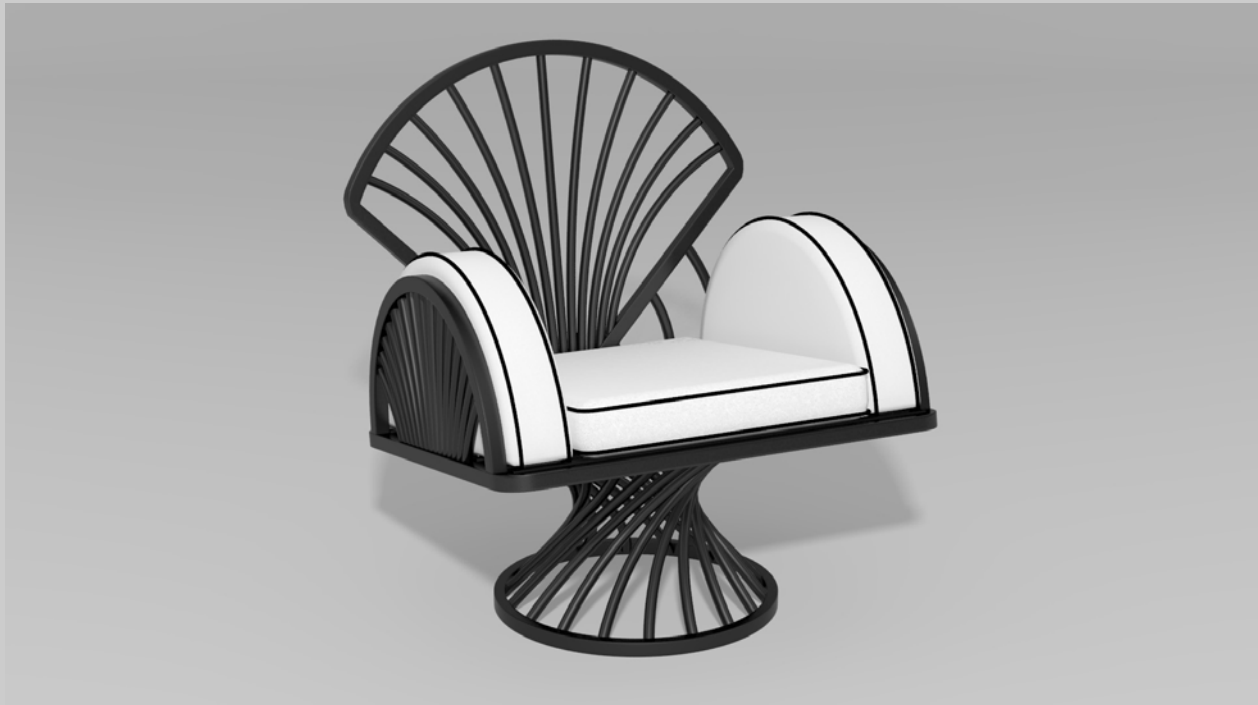

This product is available in your choice of our 15 standard finishes.

We also offer over 3,000 optional finishes for an additional charge.

Our Art Deco collection is inspired by the modern furniture designs that first appeared in France following World War I and continued on through the 1940s. The Art Deco style is characterized by streamlined, Machine Age forms and images with rich colors, lavish ornamentation, and bold geometric patterns. Its distinctive symmetry and rectilinear design style marked a departure from the organic and curvilinear style of the Art Nouveau period which preceded it. Throughout this era, the Art Deco style evoked a sense of luxury and glamour, and reflected the rapid pace of technological progress that occurred during the industrialization of the early to mid-20th century.

Fine, handcrafted furniture and ornamental pieces for the home, garden, patio, and pool.

Description: Neptune Club Chair
Item Number: 4510 **Collection:** Art Deco
Materials: Iron, galvanized iron, or aluminum. Please contact us for assistance with material selection.
Weight: 40.00 lbs
Overall Dimensions: 30.00" x 30.00" x 36.00" H **Seat Height:** 15.00" **Seat Dimensions:** 28.00"W x 24.00"D
 This product can be customized to your exact specifications