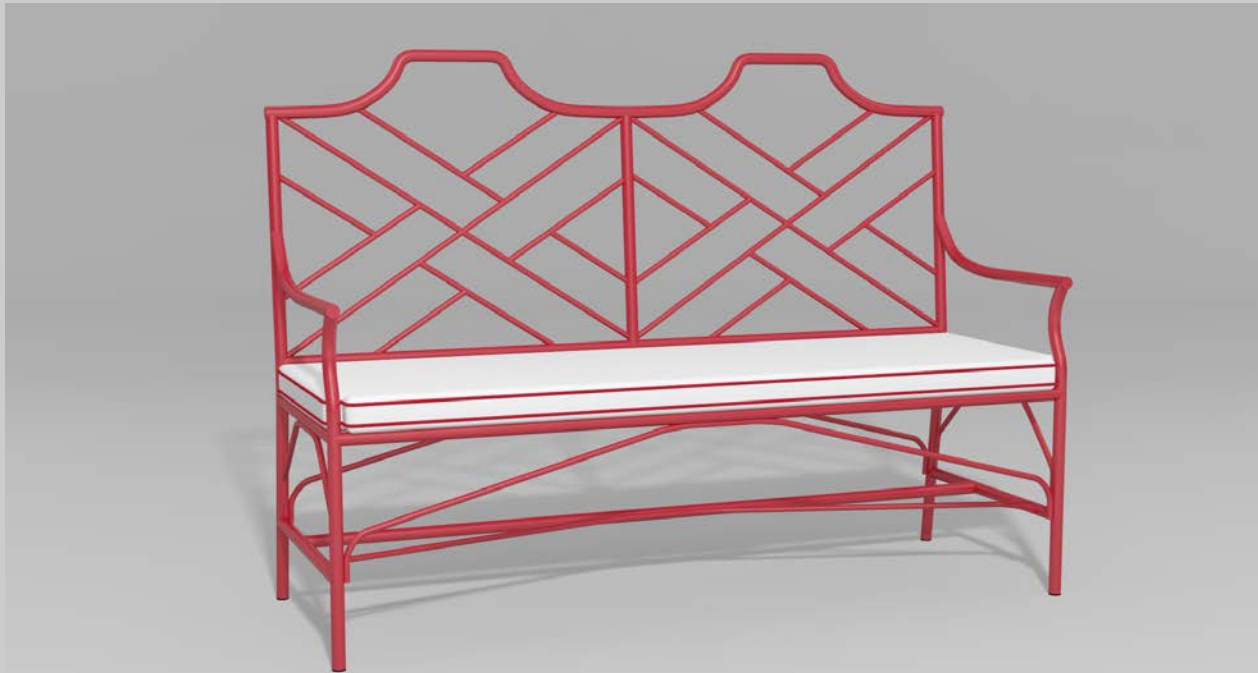

Other Products In this Collection

Item # 6305

Item # 6308

Item # 6315

Item # 7101

Please note that glass tops and cushions are for display only and are not included with our products. Stone tops and shelving are available on selected products. Please call us for current pricing on stone tops and shelving.

Fine, handcrafted furniture and ornamental pieces for the home, garden, patio, and pool.

Description: Chinese Chippendale Settee
Item Number: 6300 **Collection:** Chippendale
Materials: Iron, galvanized iron, or aluminum. Please contact us for assistance with material selection.
Weight: 75.00 lbs
Overall Dimensions: 60.00" x 24.00" x 44.00" H **Seat Height:** 17.00" **Seat Dimensions:** 60.00"W x 20.00"D
 This product can be customized to your exact specifications