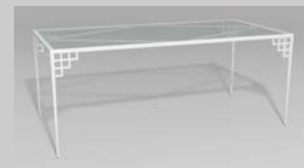

Item # 5404

Please note that glass tops and cushions are for display only and are not included with our products. Stone tops and shelving are available on selected products. Please call us for current pricing on stone tops and shelving.

Fine, handcrafted furniture and ornamental pieces for the home, garden, patio, and pool.