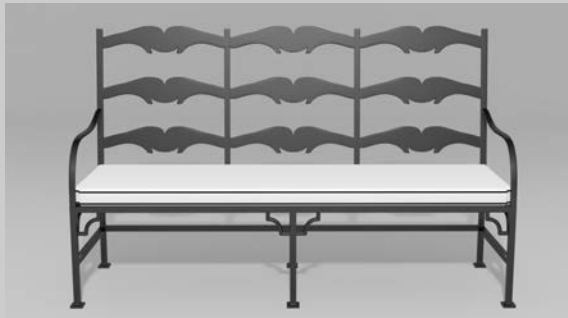

Our French Provincial collection is inspired by the French Provincial furniture that graced country homes and farm houses in Normandy, Provence and Bordeaux from the 18th to mid-19th centuries. This furniture was produced by French artisans in provincial centers such as Blois, Orleans and Lyon who crafted rustic versions of the elaborate Louis XV and Rococo furniture that was popular in Paris. Their designs combined form and functionality with grace, and made finer living accessible to those who lived in the countryside.

Other Products In this Collection

Please note that glass tops and cushions are for display only and are not included with our products. Stone tops and shelving are available on selected products. Please call us for current pricing on stone tops and shelving.

Fine, handcrafted furniture and ornamental pieces for the home, garden, patio, and pool.