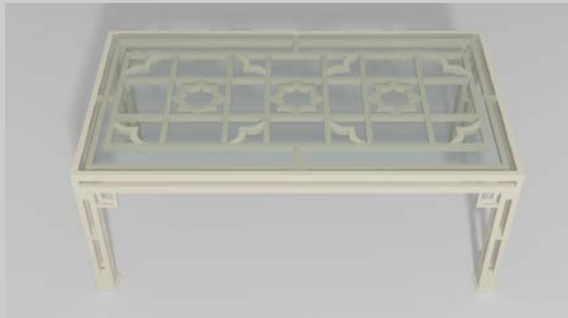

Our Dynasty Collection is inspired by various Chinese furniture designs which boast a history that spans over 4000 years. Classical Chinese furniture traces its origins back to the Tang Dynasty of the first millennium and reached its golden age during the Ming and Qing Dynasties. During this era, master artisans elevated furniture making into an art form. Their pieces were not only used indoors, but also adorned the royal gardens of the emperor, his court, and the Chinese aristocracy. Furniture from this period is prized for its beauty, elegance and design harmony. The distinctive elements of these furniture designs have remained popular in the West since their introduction in the seventeenth century.

Other Products In this Collection

Please note that glass tops and cushions are for display only and are not included with our products. Stone tops and shelving are available on selected products. Please call us for current pricing on stone tops and shelving.

Fine, handcrafted furniture and ornamental pieces for the home, garden, patio, and pool.