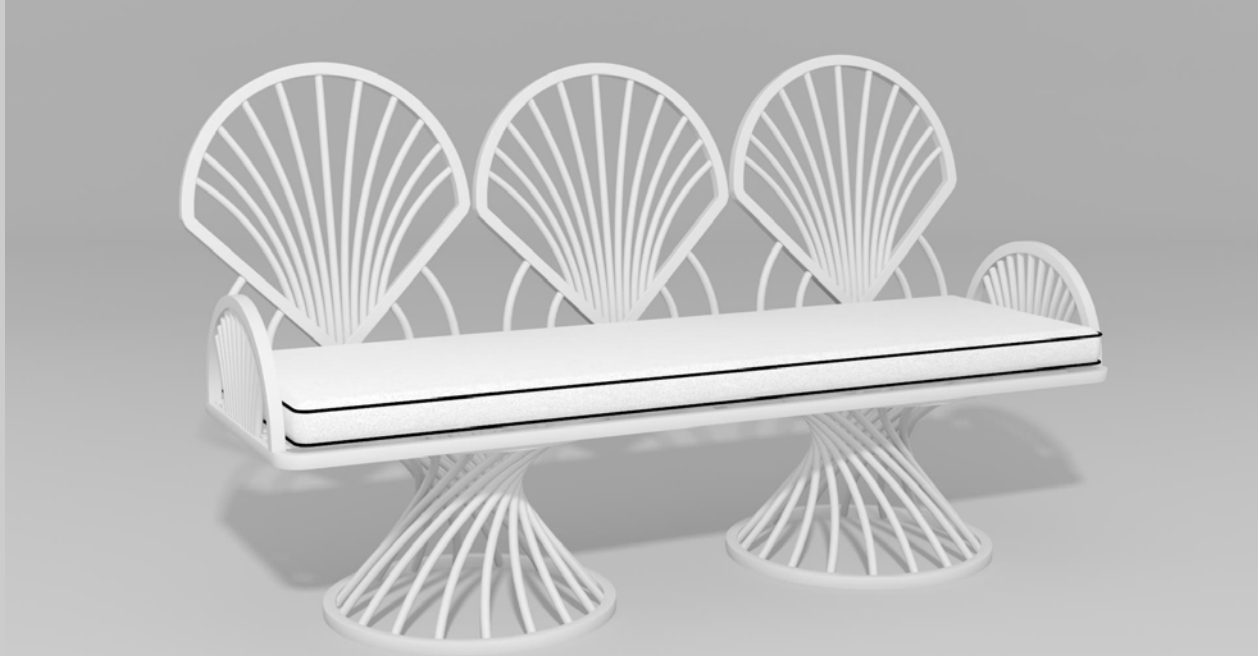

Introducing our new Chinese Chippendale camelback bench.

Fine, handcrafted furniture and ornamental pieces for the home, garden, patio, and pool.

Description: Neptune Garden Bench
Item Number: 4500 **Collection:** Art Deco
Materials: Iron, galvanized iron, or aluminum. Please contact us for assistance with material selection.
Weight: 110.00 lbs
Overall Dimensions: 72.00" x 27.00" x 42.00" H **Seat Height:** 17.00" **Seat Dimensions:** 70.00"W x 22.00"D
 This product can be customized to your exact specifications