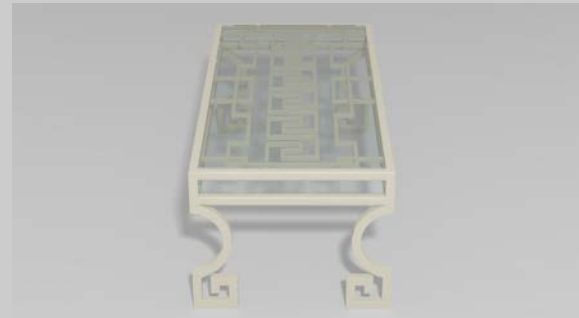

Our Greek Key collection is inspired by the Klismos furniture style of ancient Greece and incorporates the timeless design element known as the Greek Key or Meander. While the earliest Greek furniture was influenced by Egyptian designs, by the 5th century B.C. Greek furniture makers had developed their own style which is embodied in the classic Klismos chair. As a result, their furniture became less square and rigid and more curved and elegant. Furthermore, its smooth and flowing shape inspired cultures of the Middle Ages and the early 19th Century to revive the concept.

Other Products In this Collection

Please note that glass tops and cushions are for display only and are not included with our products. Stone tops and shelving are available on selected products. Please call us for current pricing on stone tops and shelving.

Fine, handcrafted furniture and ornamental pieces for the home, garden, patio, and pool.