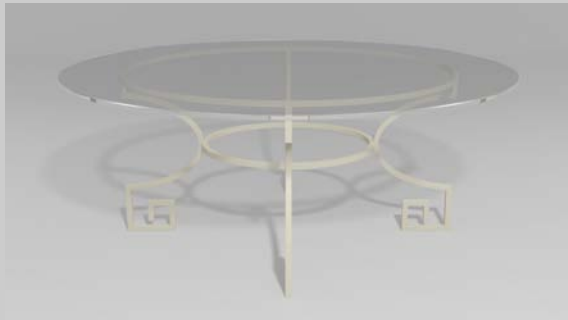

Our Greek Key collection is inspired by the Klismos furniture style of ancient Greece and incorporates the timeless design element known as the Greek Key or Meander. While the earliest Greek furniture was influenced by Egyptian designs, by the 5th century B.C. Greek furniture makers had developed their own style which is embodied in the classic Klismos chair. As a result, their furniture became less square and rigid and more curved and elegant. Furthermore, its smooth and flowing shape inspired cultures of the Middle Ages and the early 19th Century to revive the concept.

Other Products In this Collection

Please note that glass tops and cushions are for display only and are not included with our products. Stone tops and shelving are available on selected products. Please call us for current pricing on stone tops and shelving.

Fine, handcrafted furniture and ornamental pieces for the home, garden, patio, and pool.