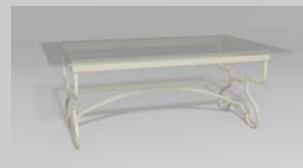

Item # 5114

Please note that glass tops and cushions are for display only and are not included with our products. Stone tops and shelving are available on selected products. Please call us for current pricing on stone tops and shelving.

Fine, handcrafted furniture and ornamental pieces for the home, garden, patio, and pool.