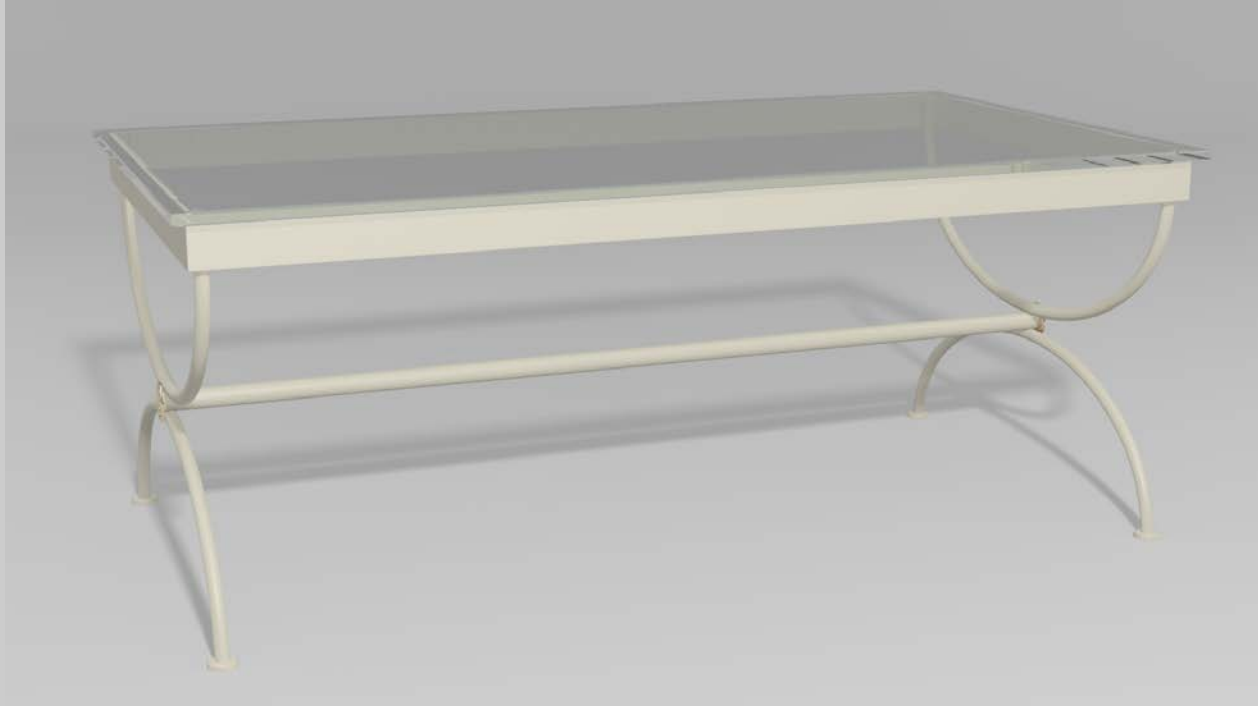

Description: Palatine Dining Table Base
Item Number: 5412 **Collection:** Neoclassic
Materials: Iron, galvanized iron, or aluminum. Please contact us for assistance with material selection.
Weight: 100.00 lbs
Overall Dimensions: 72.00" x 38.00" x 29.00" H
This product can be customized to your exact specifications

This product is available in your choice of our 15 standard finishes.