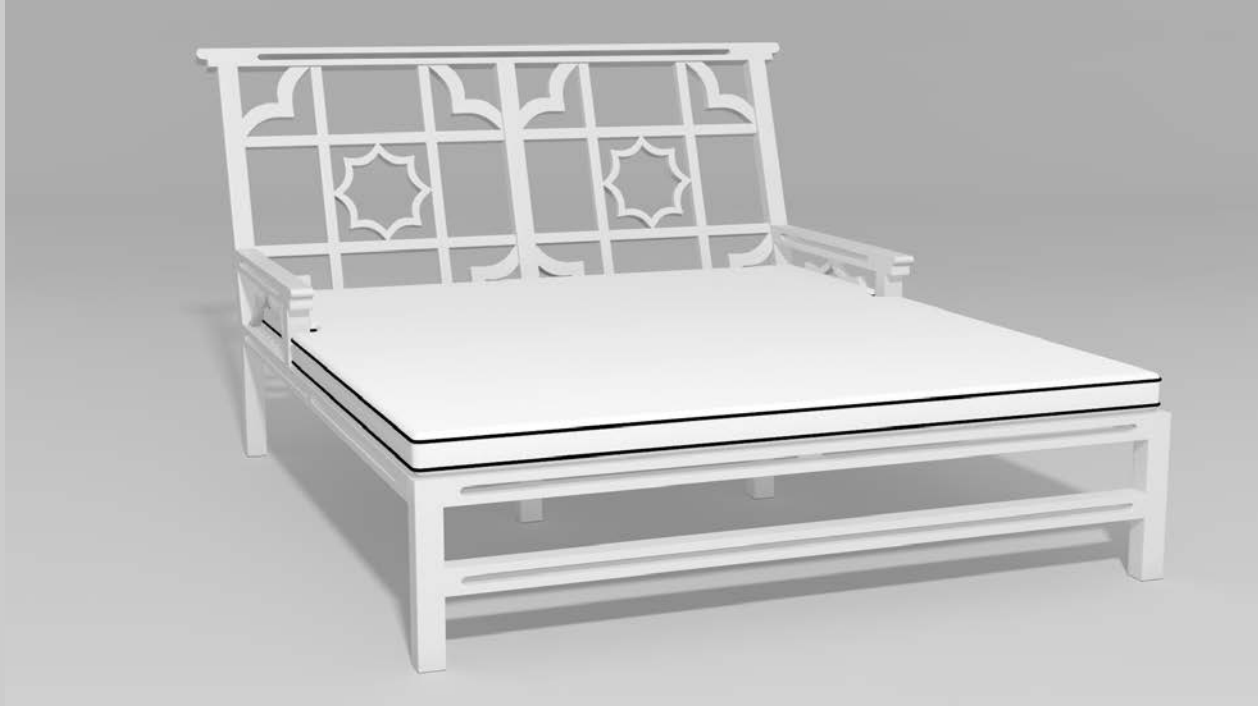

Description: Mandarin Recamier
Item Number: 6820 **Collection:** Dynasty
Materials: Iron, galvanized iron, or aluminum. Please contact us for assistance with material selection.
Weight: 125.00 lbs
Overall Dimensions: 54.00" x 70.00" x 36.00" H **Seat Height:** 12.00" **Seat Dimensions:** 48.00"W x 60.00"D
This product can be customized to your exact specifications

This product is available in your choice of our 14 standard finishes.