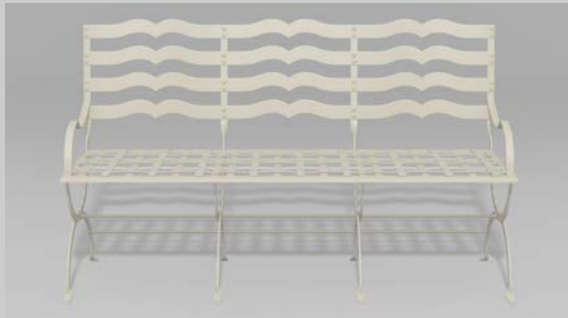

Our French Provincial collection is inspired by the French Provincial furniture that graced country homes and farm houses in Normandy, Provence and Bordeaux from the 18th to mid-19th centuries. This furniture was produced by French artisans in provincial centers such as Blois, Orleans and Lyon who crafted rustic versions of the elaborate Louis XV and Rococo furniture that was popular in Paris. Their designs combined form and functionality with grace, and made finer living accessible to those who lived in the countryside.

Other Products In this Collection

Please note that glass tops and cushions are for display only and are not included with our products. Stone tops and shelving are available on selected products. Please call us for current pricing on stone tops and shelving.

Fine, handcrafted furniture and ornamental pieces for the home, garden, patio, and pool.