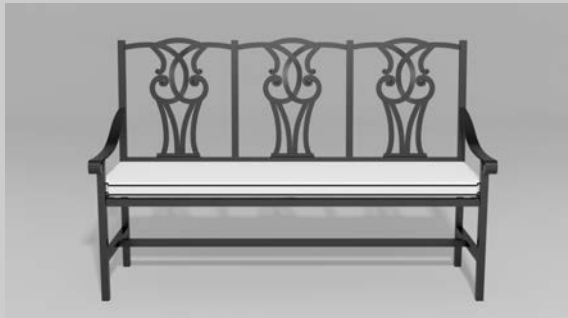

Our English Conservatory collection features pieces inspired by a variety of design styles from the Victorian, Regency, and Empire periods. The original pieces adorned the sophisticated formal gardens and conservatories of France and England during the eighteenth and nineteenth centuries. Most of our conservatory wirework and ornamental pieces are authentic reproductions that are of the same scale and design as the originals.

Other Products In this Collection

Please note that glass tops and cushions are for display only and are not included with our products. Stone tops and shelving are available on selected products. Please call us for current pricing on stone tops and shelving.

Fine, handcrafted furniture and ornamental pieces for the home, garden, patio, and pool.