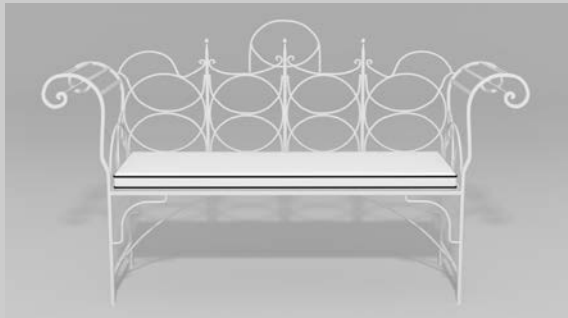

Our Victorian Wire collection features designs inspired by the formal garden furniture and ornamental products that were introduced in France and England during the Victorian period. One of the technological advances that resulted from the Industrial Revolution was the use of wire in the decorative arts and furniture. By the middle of the 19th century, wire was used to make tables, etageres, jardinières, and garden chairs. These elegant designs have remained popular since their introduction and can be found in homes and gardens around the world.

Other Products In this Collection

Please note that glass tops and cushions are for display only and are not included with our products. Stone tops and shelving are available on selected products. Please call us for current pricing on stone tops and shelving.

Fine, handcrafted furniture and ornamental pieces for the home, garden, patio, and pool.