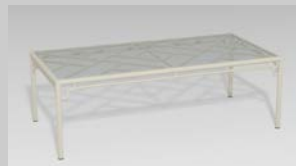

Description: Chippendale Oblong Tree Box. Available with optional, removable liner.
Item Number: 7150 **Collection:** Chippendale
Materials: Iron, galvanized iron, or aluminum. Please contact us for assistance with material selection.
Weight: 150.00 lbs
Overall Dimensions: 40.00" x 26.50" x 32.50" H
This product can be customized to your exact specifications

This product is available in your choice of our 15 standard finishes.

We also offer over 3,000 optional finishes for an additional charge.

Our Chippendale collection is inspired by Thomas Chippendale's 18th century furniture designs. Chippendale applied the Chinoiserie style of that era to his classic English look. Chinese Chippendale designs were embellished with architectural details from Chinese temples and palaces. Chippendale's seamless blending of English, Rococo and Chinese design elements set a new standard in European furniture design and created a classic style that has remained popular for more than two centuries. All of our Chippendale pieces are not only functional but provide elegant design focal points as well.

Other Products In this Collection

Item # 6324

Please note that glass tops and cushions are for display only and are not included with our products. Stone tops and shelving are available on selected products. Please call us for current pricing on stone tops and shelving.

Fine, handcrafted furniture and ornamental pieces for the home, garden, patio, and pool.