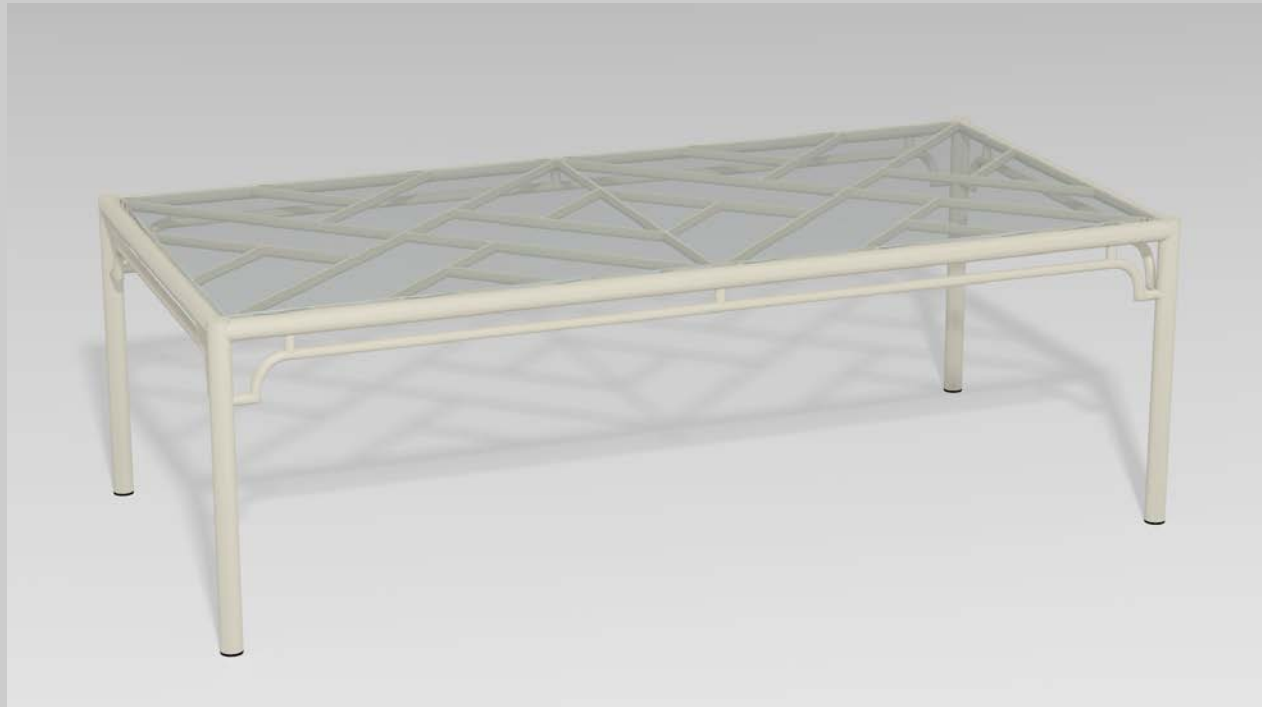

Fine, handcrafted furniture and ornamental pieces for the home, garden, patio, and pool.

Description: Chinese Chippendale Coffee Table
Item Number: 6324 **Collection:** Chippendale
Materials: Iron, galvanized iron, or aluminum. Please contact us for assistance with material selection.
Weight: 50.00 lbs
Overall Dimensions: 46.00" x 23.00" x 15.00" H
This product can be customized to your exact specifications