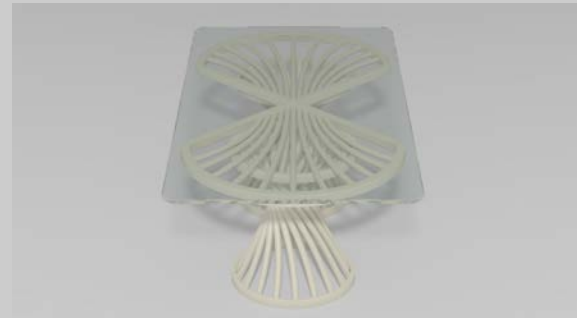

Fine, handcrafted furniture and ornamental pieces for the home, garden, patio, and pool.

Description: Neptune Coffee Table
Item Number: 4514 **Collection:** Art Deco
Materials: Iron, galvanized iron, or aluminum. Please contact us for assistance with material selection.
Weight: 55.00 lbs
Overall Dimensions: 48.00" x 24.00" x 17.00" H
 This product can be customized to your exact specifications

This product is available in your choice of our 15 standard finishes.

We also offer over 3,000 optional finishes for an additional charge.

Our Art Deco collection is inspired by the modern furniture designs that first appeared in France following World War I and continued on through the 1940s. The Art Deco style is characterized by streamlined, Machine Age forms and images with rich colors, lavish ornamentation, and bold geometric patterns. Its distinctive symmetry and rectilinear design style marked a departure from the organic and curvilinear style of the Art Nouveau period which preceded it. Throughout this era, the Art Deco style evoked a sense of luxury and glamour, and reflected the rapid pace of technological progress that occurred during the industrialization of the early to mid-20th century.