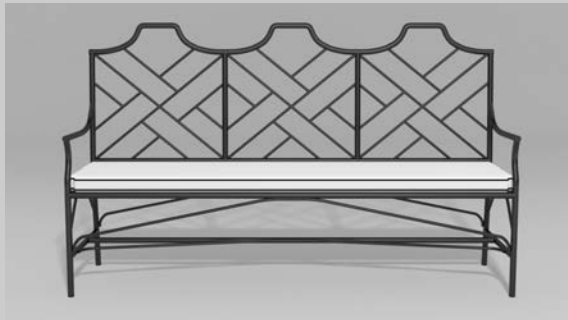

Our Chippendale collection is inspired by Thomas Chippendale's 18th century furniture designs. Chippendale applied the Chinoiserie style of that era to his classic English look. Chinese Chippendale designs were embellished with architectural details from Chinese temples and palaces. Chippendale's seamless blending of English, Rococo and Chinese design elements set a new standard in European furniture design and created a classic style that has remained popular for more than two centuries. All of our Chippendale pieces are not only functional but provide elegant design focal points as well.

Other Products In this Collection

Please note that glass tops and cushions are for display only and are not included with our products. Stone tops and shelving are available on selected products. Please call us for current pricing on stone tops and shelving.

Fine, handcrafted furniture and ornamental pieces for the home, garden, patio, and pool.