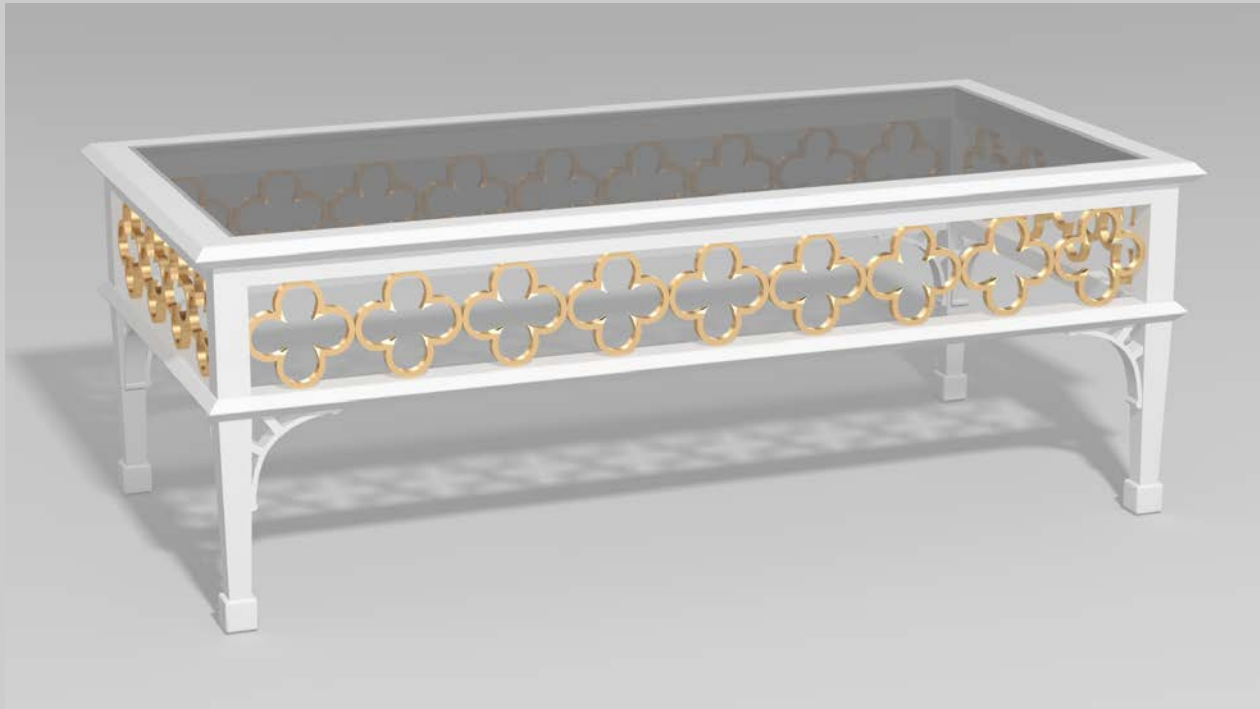

Fine, handcrafted furniture and ornamental pieces for the home, garden, patio, and pool.

Description: Windsor Coffee Table
Item Number: 6932 **Collection:** Gothic Revival
Materials: Iron, galvanized iron, or aluminum. Please contact us for assistance with material selection.
Weight: 75.00 lbs
Overall Dimensions: 24.00" x 48.00" x 18.00" H
This product can be customized to your exact specifications