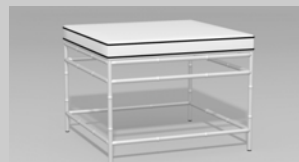

Item # 6022

Please note that glass tops and cushions are for display only and are not included with our products. Stone tops and shelving are available on selected products. Please call us for current pricing on stone tops and shelving.

Fine, handcrafted furniture and ornamental pieces for the home, garden, patio, and pool.