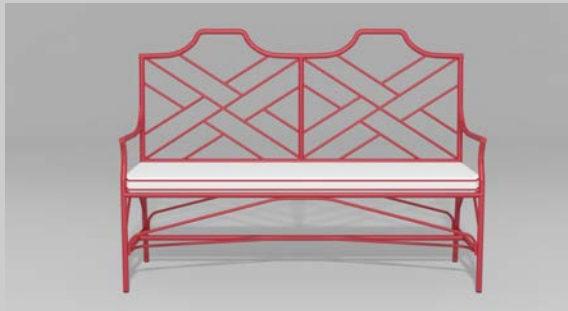

Fine, handcrafted furniture and ornamental pieces for the home, garden, patio, and pool.

Description: Chinese Chippendale Settee
Item Number: 6300 **Collection:** Chippendale
Materials: Iron, galvanized iron, or aluminum. Please contact us for assistance with material selection.
Weight: 75.00 lbs
Overall Dimensions: 60.00" x 24.00" x 44.00" H **Seat Height:** 17.00" **Seat Dimensions:** 60.00"W x 20.00"D
 This product can be customized to your exact specifications

This product is available in your choice of our 15 standard finishes.

We also offer over 3,000 optional finishes for an additional charge.

Our Chippendale collection is inspired by Thomas Chippendale's 18th century furniture designs. Chippendale applied the Chinoiserie style of that era to his classic English look. Chinese Chippendale designs were embellished with architectural details from Chinese temples and palaces. Chippendale's seamless blending of English, Rococo and Chinese design elements set a new standard in European furniture design and created a classic style that has remained popular for more than two centuries. All of our Chippendale pieces are not only functional but provide elegant design focal points as well.