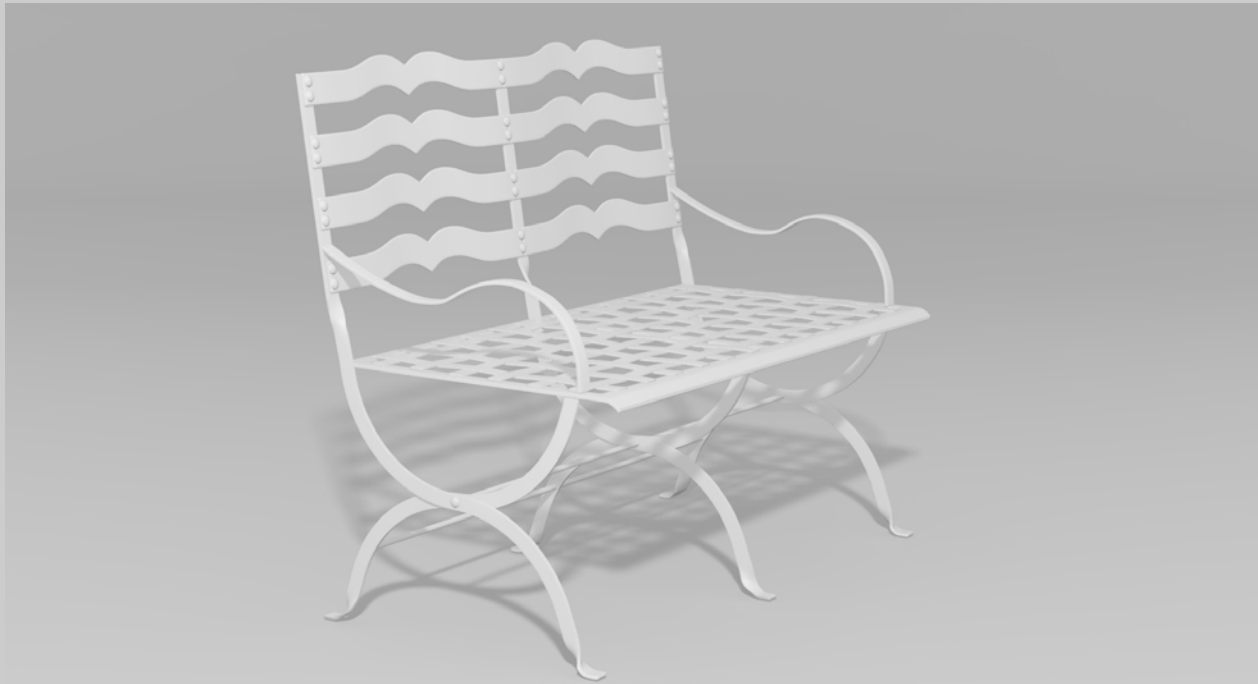

Fine, handcrafted furniture and ornamental pieces for the home, garden, patio, and pool.

Description: Avignon Settee
Item Number: 5302 **Collection:** French Provincial
Materials: Iron, galvanized iron, or aluminum. Please contact us for assistance with material selection.
Weight: 75.00 lbs
Overall Dimensions: 40.00" x 24.00" x 36.00" H **Seat Height:** 17.00" **Seat Dimensions:** 36.00"W x 20.00"D
 This product can be customized to your exact specifications