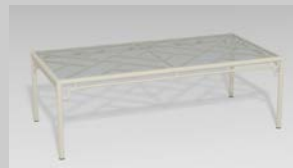

Description: Chinese Chippendale Console
Item Number: 6327 **Collection:** Chippendale
Materials: Iron, galvanized iron, or aluminum. Please contact us for assistance with material selection.
Weight: 50.00 lbs
Overall Dimensions: 60.00" x 16.00" x 35.00" H
This product can be customized to your exact specifications

This product is available in your choice of our 15 standard finishes.

We also offer over 3,000 optional finishes for an additional charge.

Our Chippendale collection is inspired by Thomas Chippendale's 18th century furniture designs. Chippendale applied the Chinoiserie style of that era to his classic English look. Chinese Chippendale designs were embellished with architectural details from Chinese temples and palaces. Chippendale's seamless blending of English, Rococo and Chinese design elements set a new standard in European furniture design and created a classic style that has remained popular for more than two centuries. All of our Chippendale pieces are not only functional but provide elegant design focal points as well.

Other Products In this Collection

Item # 6324

Please note that glass tops and cushions are for display only and are not included with our products. Stone tops and shelving are available on selected products. Please call us for current pricing on stone tops and shelving.

Fine, handcrafted furniture and ornamental pieces for the home, garden, patio, and pool.