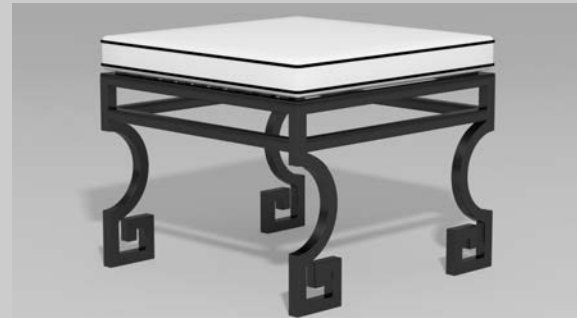

Our Greek Key collection is inspired by the Klismos furniture style of ancient Greece and incorporates the timeless design element known as the Greek Key or Meander. While the earliest Greek furniture was influenced by Egyptian designs, by the 5th century B.C. Greek furniture makers had developed their own style which is embodied in the classic Klismos chair. As a result, their furniture became less square and rigid and more curved and elegant. Furthermore, its smooth and flowing shape inspired cultures of the Middle Ages and the early 19th Century to revive the concept.

Other Products In this Collection

Please note that glass tops and cushions are for display only and are not included with our products. Stone tops and shelving are available on selected products. Please call us for current pricing on stone tops and shelving.

Fine, handcrafted furniture and ornamental pieces for the home, garden, patio, and pool.