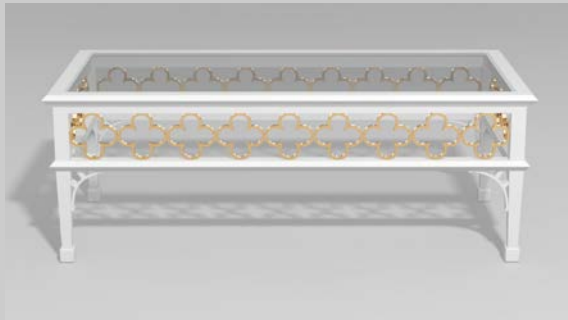

Our Gothic Revival collection is inspired by the Gothic castle furniture designs of the Middle Ages and the Victorian Gothic period furniture of nineteenth century England. Gothic era design is unique in that it is the only European architectural style that is not based on classical design patterns. Many of the design elements of the Gothic style originated from the architecture of the opulent churches of the Middle Ages and include: pointed or cusped arches, elaborate tracery, columns, and trefoil or quatrefoil details.

Other Products In this Collection

Please note that glass tops and cushions are for display only and are not included with our products. Stone tops and shelving are available on selected products. Please call us for current pricing on stone tops and shelving.

Fine, handcrafted furniture and ornamental pieces for the home, garden, patio, and pool.