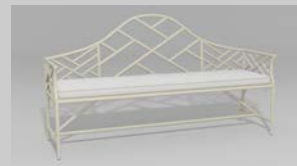

Description: Chinese Chippendale Counter Stool with Arms
Item Number: 6305 **Collection:** Chippendale
Materials: Iron, galvanized iron, or aluminum. Please contact us for assistance with material selection.
Weight: 35.00 lbs
Overall Dimensions: 22.00" x 23.00" x 44.00" H **Seat Height:** 24.00" **Seat Dimensions:** 18.00"W x 18.00"D
This product can be customized to your exact specifications

This product is available in your choice of our 15 standard finishes.

We also offer over 3,000 optional finishes for an additional charge.

Our Chippendale collection is inspired by Thomas Chippendale's 18th century furniture designs. Chippendale applied the Chinoiserie style of that era to his classic English look. Chinese Chippendale designs were embellished with architectural details from Chinese temples and palaces. Chippendale's seamless blending of English, Rococo and Chinese design elements set a new standard in European furniture design and created a classic style that has remained popular for more than two centuries. All of our Chippendale pieces are not only functional but provide elegant design focal points as well.

Other Products In this Collection

Item # 6340

Please note that glass tops and cushions are for display only and are not included with our products. Stone tops and shelving are available on selected products. Please call us for current pricing on stone tops and shelving.

Fine, handcrafted furniture and ornamental pieces for the home, garden, patio, and pool.