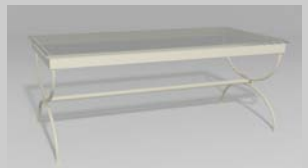

Description: Palatine Writing Desk
Item Number: 5410 **Collection:** Neoclassic
Materials: Iron, galvanized iron, or aluminum. Please contact us for assistance with material selection.
Weight: 45.00 lbs
Overall Dimensions: 44.00" x 28.00" x 29.00" H
This product can be customized to your exact specifications

This product is available in your choice of our 15 standard finishes.

We also offer over 3,000 optional finishes for an additional charge.

Our Neoclassic collection is inspired by the Neoclassic style of eighteenth century Europe. This style arose in England and France from a renewed interest in classic Greek and Roman architecture during that time. Neoclassical style is noted for its bold, straight lines and linear forms. Neoclassical designs reflect a distinct transition in which geometric shape and form replaced the opulent designs and the serpentine curves of the Rococo period. As a result, both English and French furniture designs during the second half of the eighteenth century showed strong Greek and Roman influences.

Other Products In this Collection

Item # 5412

Please note that glass tops and cushions are for display only and are not included with our products. Stone tops and shelving are available on selected products. Please call us for current pricing on stone tops and shelving.

Fine, handcrafted furniture and ornamental pieces for the home, garden, patio, and pool.