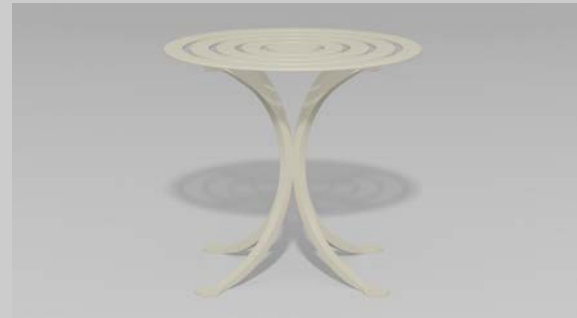

Weight: 20.00 lbs

Overall Dimensions: 20.00" x 20.00" x 18.00" H

This product can be customized to your exact specifications

This product is available in your choice of our 15 standard finishes.

We also offer over 3,000 optional finishes for an additional charge.