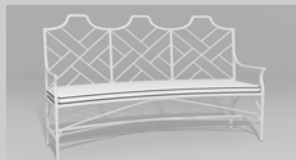

Other Products In this Collection

Item # 6315