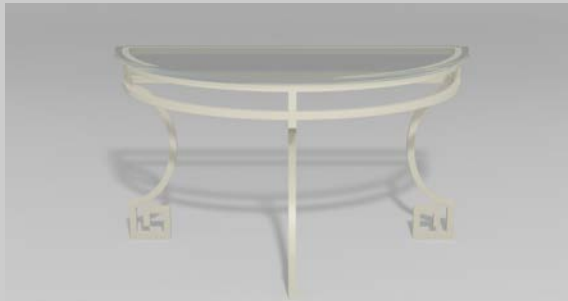

Our Greek Key collection is inspired by the Klismos furniture style of ancient Greece and incorporates the timeless design element known as the Greek Key or Meander. While the earliest Greek furniture was influenced by Egyptian designs, by the 5th century B.C. Greek furniture makers had developed their own style which is embodied in the classic Klismos chair. As a result, their furniture became less square and rigid and more curved and elegant. Furthermore, its smooth and flowing shape inspired cultures of the Middle Ages and the early 19th Century to revive the concept.

Other Products In this Collection

Please note that glass tops and cushions are for display only and are not included with our products. Stone tops and shelving are available on selected products. Please call us for current pricing on stone tops and shelving.

Fine, handcrafted furniture and ornamental pieces for the home, garden, patio, and pool.