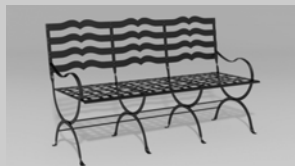

Other Products In this Collection

Item # 5300