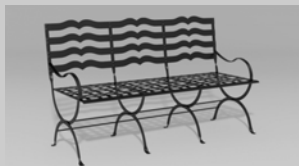

Description: Provence Circular Cafe Table
Item Number: 5821 **Collection:** French Provincial
Materials: Iron, galvanized iron, or aluminum. Please contact us for assistance with material selection.
Weight: 40.00 lbs
Overall Dimensions: 36.00" x 36.00" x 29.00" H
This product can be customized to your exact specifications

This product is available in your choice of our 15 standard finishes.

We also offer over 3,000 optional finishes for an additional charge.

Our French Provincial collection is inspired by the French Provincial furniture that graced country homes and farm houses in Normandy, Provence and Bordeaux from the 18th to mid-19th centuries. This furniture was produced by French artisans in provincial centers such as Blois, Orleans and Lyon who crafted rustic versions of the elaborate Louis XV and Rococo furniture that was popular in Paris. Their designs combined form and functionality with grace, and made finer living accessible to those who lived in the countryside.

Other Products In this Collection

Item # 5300

Please note that glass tops and cushions are for display only and are not included with our products. Stone tops and shelving are available on selected products. Please call us for current pricing on stone tops and shelving.

Fine, handcrafted furniture and ornamental pieces for the home, garden, patio, and pool.