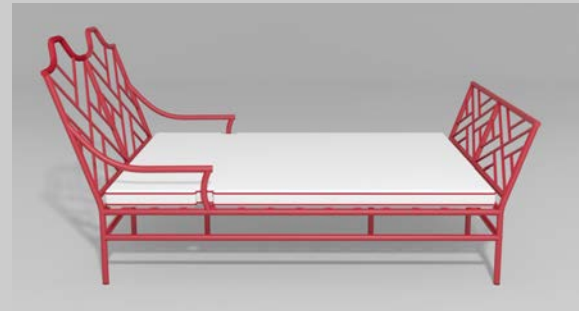

This product is available in your choice of our 15 standard finishes.

We also offer over 3,000 optional finishes for an additional charge.

Our Chippendale collection is inspired by Thomas Chippendale's 18th century furniture designs. Chippendale applied the Chinoiserie style of that era to his classic English look. Chinese Chippendale designs were embellished with architectural details from Chinese temples and palaces. Chippendale's seamless blending of English, Rococo and Chinese design elements set a new standard in European furniture design and created a classic style that has remained popular for more than two centuries. All of our Chippendale pieces are not only functional but provide elegant design focal points as well.