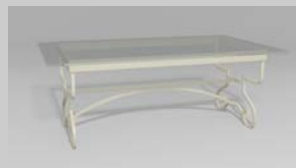

Description: Terracina Coffee Table
Item Number: 5114 **Collection:** Tuscany
Materials: Iron, galvanized iron, or aluminum. Please contact us for assistance with material selection.
Weight: 62.00 lbs
Overall Dimensions: 48.00" x 24.00" x 17.00" H
This product can be customized to your exact specifications

This product is available in your choice of our 15 standard finishes.

We also offer over 3,000 optional finishes for an additional charge.

Our Tuscany collection is inspired by the iron furniture produced in Tuscany, Italy. Long considered the birthplace of the Renaissance, the Tuscany region of Italy is renowned for its rich, artistic legacy. The region's cultural heritage features timeless contributions by some of the grand masters of art, literature and music including Michelangelo, Leonardo da Vinci, Dante and Puccini. For centuries, the master furniture makers of the Tuscany region have produced various styles of wrought iron furniture ranging from Gothic to neo-classical. Furniture and decorative works featuring these classic designs continue to adorn estates and formal gardens throughout the Mediterranean coastal areas.

Other Products In this Collection

Item # 5113

Please note that glass tops and cushions are for display only and are not included with our products. Stone tops and shelving are available on selected products. Please call us for current pricing on stone tops and shelving.

Fine, handcrafted furniture and ornamental pieces for the home, garden, patio, and pool.