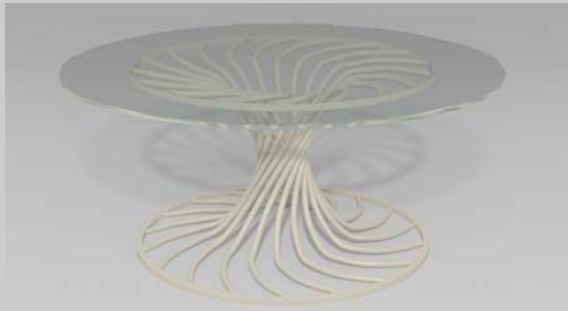

Fine, handcrafted furniture and ornamental pieces for the home, garden, patio, and pool.

Description: Neptune Dining Table
Item Number: 4520 **Collection:** Art Deco
Materials: Iron, galvanized iron, or aluminum. Please contact us for assistance with material selection.
Weight: 110.00 lbs
Overall Dimensions: 48.00" x 48.00" x 29.00" H
 This product can be customized to your exact specifications

This product is available in your choice of our 15 standard finishes.

We also offer over 3,000 optional finishes for an additional charge.

Our Art Deco collection is inspired by the modern furniture designs that first appeared in France following World War I and continued on through the 1940s. The Art Deco style is characterized by streamlined, Machine Age forms and images with rich colors, lavish ornamentation, and bold geometric patterns. Its distinctive symmetry and rectilinear design style marked a departure from the organic and curvilinear style of the Art Nouveau period which preceded it. Throughout this era, the Art Deco style evoked a sense of luxury and glamour, and reflected the rapid pace of technological progress that occurred during the industrialization of the early to mid-20th century.