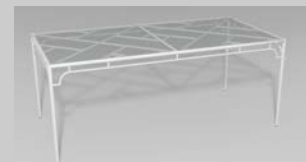

Item # 6010

Please note that glass tops and cushions are for display only and are not included with our products. Stone tops and shelving are available on selected products. Please call us for current pricing on stone tops and shelving.

Fine, handcrafted furniture and ornamental pieces for the home, garden, patio, and pool.