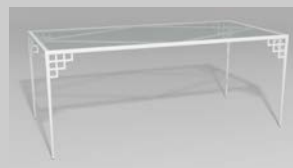

Description: Manhattan Console
Item Number: 5409 **Collection:** Neoclassic
Materials: Iron, galvanized iron, or aluminum. Please contact us for assistance with material selection.
Weight: 35.00 lbs
Overall Dimensions: 34.00" x 16.00" x 36.00" H
This product can be customized to your exact specifications

This product is available in your choice of our 15 standard finishes.

We also offer over 3,000 optional finishes for an additional charge.

Our Neoclassic collection is inspired by the Neoclassic style of eighteenth century Europe. This style arose in England and France from a renewed interest in classic Greek and Roman architecture during that time. Neoclassical style is noted for its bold, straight lines and linear forms. Neoclassical designs reflect a distinct transition in which geometric shape and form replaced the opulent designs and the serpentine curves of the Rococo period. As a result, both English and French furniture designs during the second half of the eighteenth century showed strong Greek and Roman influences.

Other Products In this Collection

Item # 5404

Please note that glass tops and cushions are for display only and are not included with our products. Stone tops and shelving are available on selected products. Please call us for current pricing on stone tops and shelving.

Fine, handcrafted furniture and ornamental pieces for the home, garden, patio, and pool.