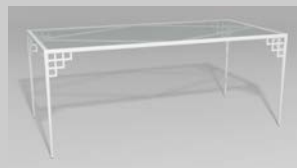

Other Products In this Collection

Item # 5404