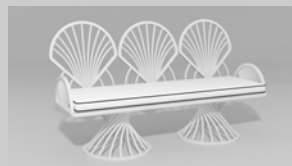

Description: Neptune Demilune
Item Number: 4518 **Collection:** Art Deco
Materials: Iron, galvanized iron, or aluminum. Please contact us for assistance with material selection.
Weight: 50.00 lbs
Overall Dimensions: 40.00" x 20.00" x 34.00" H
This product can be customized to your exact specifications

This product is available in your choice of our 15 standard finishes.

We also offer over 3,000 optional finishes for an additional charge.

Our Art Deco collection is inspired by the modern furniture designs that first appeared in France following World War I and continued on through the 1940s. The Art Deco style is characterized by streamlined, Machine Age forms and images with rich colors, lavish ornamentation, and bold geometric patterns. Its distinctive symmetry and rectilinear design style marked a departure from the organic and curvilinear style of the Art Nouveau period which preceded it. Throughout this era, the Art Deco style evoked a sense of luxury and glamour, and reflected the rapid pace of technological progress that occurred during the industrialization of the early to mid-20th century.

Other Products In this Collection

Item # 4500

Please note that glass tops and cushions are for display only and are not included with our products. Stone tops and shelving are available on selected products. Please call us for current pricing on stone tops and shelving.

Fine, handcrafted furniture and ornamental pieces for the home, garden, patio, and pool.