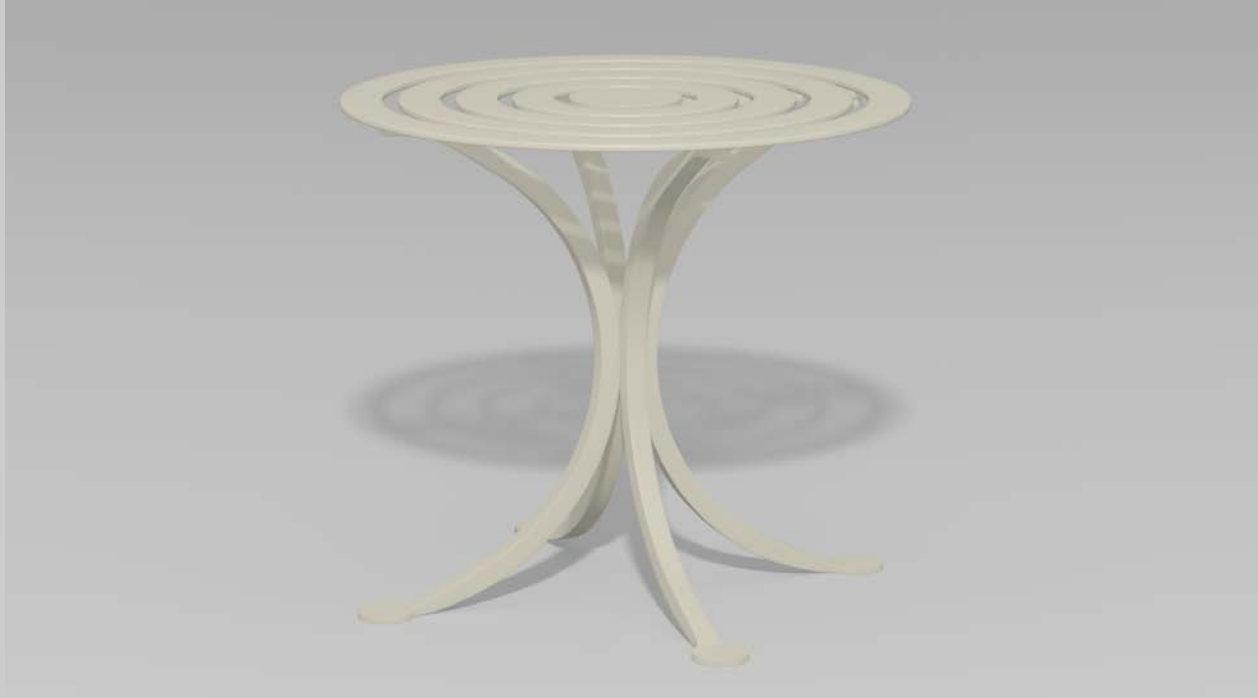

Weight: 20.00 lbs

Overall Dimensions: 20.00" x 20.00" x 18.00" H

This product can be customized to your exact specifications

This product is available in your choice of our 15 standard finishes.

We also offer over 3,000 optional finishes for an additional charge.