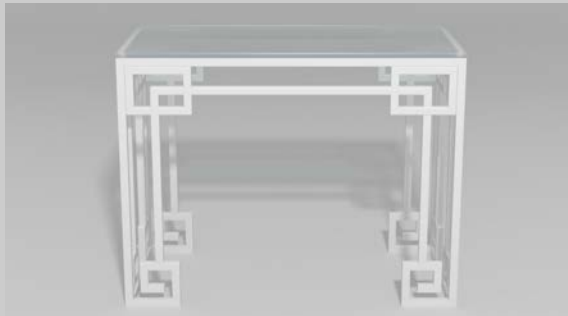

Our Greek Key collection is inspired by the Klismos furniture style of ancient Greece and incorporates the timeless design element known as the Greek Key or Meander. While the earliest Greek furniture was influenced by Egyptian designs, by the 5th century B.C. Greek furniture makers had developed their own style which is embodied in the classic Klismos chair. As a result, their furniture became less square and rigid and more curved and elegant. Furthermore, its smooth and flowing shape inspired cultures of the Middle Ages and the early 19th Century to revive the concept.

Other Products In this Collection

Please note that glass tops and cushions are for display only and are not included with our products. Stone tops and shelving are available on selected products. Please call us for current pricing on stone tops and shelving.

Fine, handcrafted furniture and ornamental pieces for the home, garden, patio, and pool.