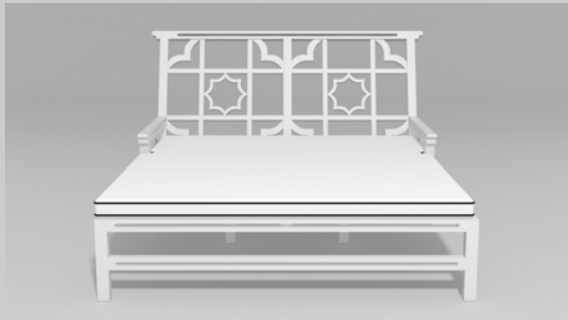

This product is available in your choice of our 14 standard finishes.

We also offer over 3,000 optional finishes for an additional charge.

Our Dynasty Collection is inspired by various Chinese furniture designs which boast a history that spans over 4000 years. Classical Chinese furniture traces its origins back to the Tang Dynasty of the first millennium and reached its golden age during the Ming and Qing Dynasties. During this era, master artisans elevated furniture making into an art form. Their pieces were not only used indoors, but also adorned the royal gardens of the emperor, his court, and the Chinese aristocracy. Furniture from this period is prized for its beauty, elegance and design harmony. The distinctive elements of these furniture designs have remained popular in the West since their introduction in the seventeenth century.