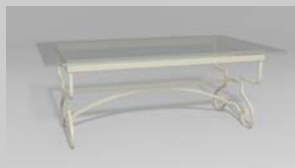

Other Products In this Collection

Item # 5113