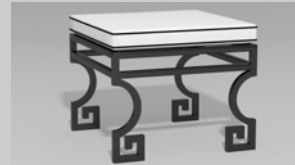

Description: Greek Key Garden Bench. Also available with straight legs.
Item Number: 6410 **Collection:** Greek Key
Materials: Iron, galvanized iron, or aluminum. Please contact us for assistance with material selection.
Weight: 100.00 lbs
Overall Dimensions: 72.00" x 26.00" x 43.00" H **Seat Height:** 17.00" **Seat Dimensions:** 70.00"W x 22.00"D
This product can be customized to your exact specifications

This product is available in your choice of our 15 standard finishes.

We also offer over 3,000 optional finishes for an additional charge.

Our Greek Key collection is inspired by the Klismos furniture style of ancient Greece and incorporates the timeless design element known as the Greek Key or Meander. While the earliest Greek furniture was influenced by Egyptian designs, by the 5th century B.C. Greek furniture makers had developed their own style which is embodied in the classic Klismos chair. As a result, their furniture became less square and rigid and more curved and elegant. Furthermore, its smooth and flowing shape inspired cultures of the Middle Ages and the early 19th Century to revive the concept.

Other Products In this Collection

Item # 6402

Please note that glass tops and cushions are for display only and are not included with our products. Stone tops and shelving are available on selected products. Please call us for current pricing on stone tops and shelving.

Fine, handcrafted furniture and ornamental pieces for the home, garden, patio, and pool.